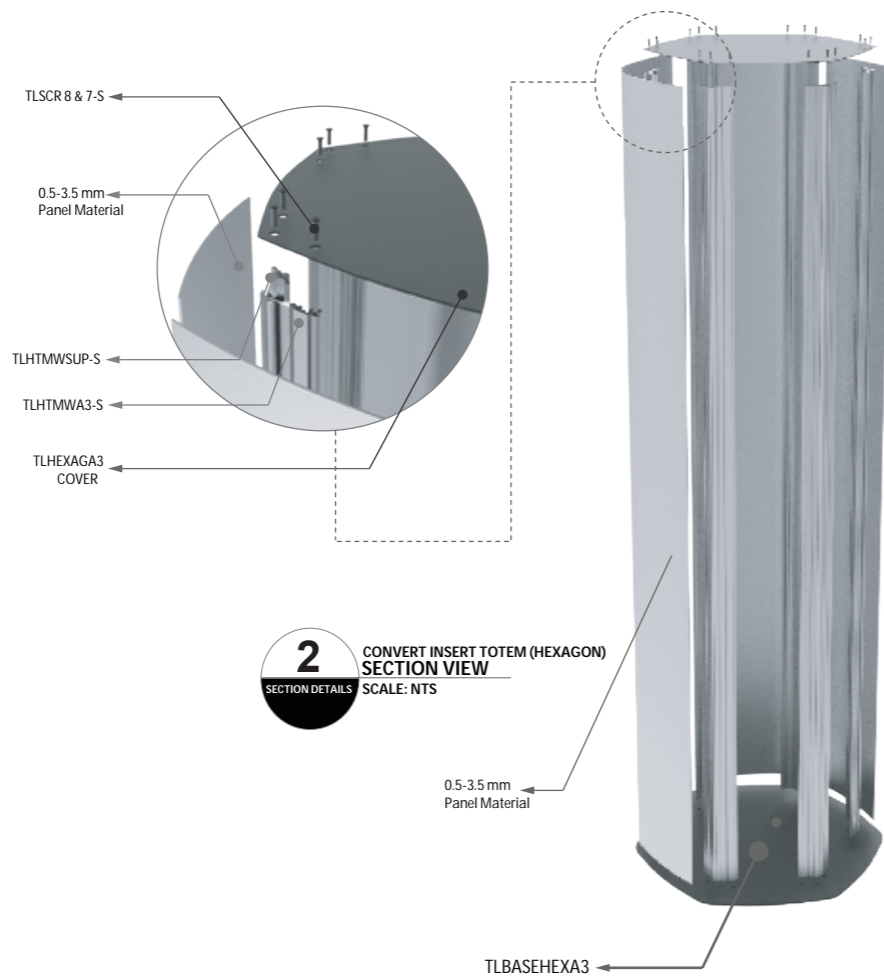

- COMPONENTS**
- A TLHEXAGA3
- B TLHTMWA-S
- C TLHTMWSUP-S
- D TLBASEHEXA3
- E TLSCR 7 & 8-S

CONVEX INSERT TOTEM (HEXAGON)

Assembly and Section Details

- APPLICATIONS**
 - * Informational Sign
 - * Directional Sign
 - * Regulatory Signs etc.
- MOUNTING POSSIBILITIES**
 - * Interior Signs for Totem with base plate.
- SECTION DETAILS**
 - * Using TLHTP26 as electrical base screws as base plate.
 - * PROFILES have standard length of 3500 mm
 - * Standard Finish:
 - Mill
 - Silver Anodized