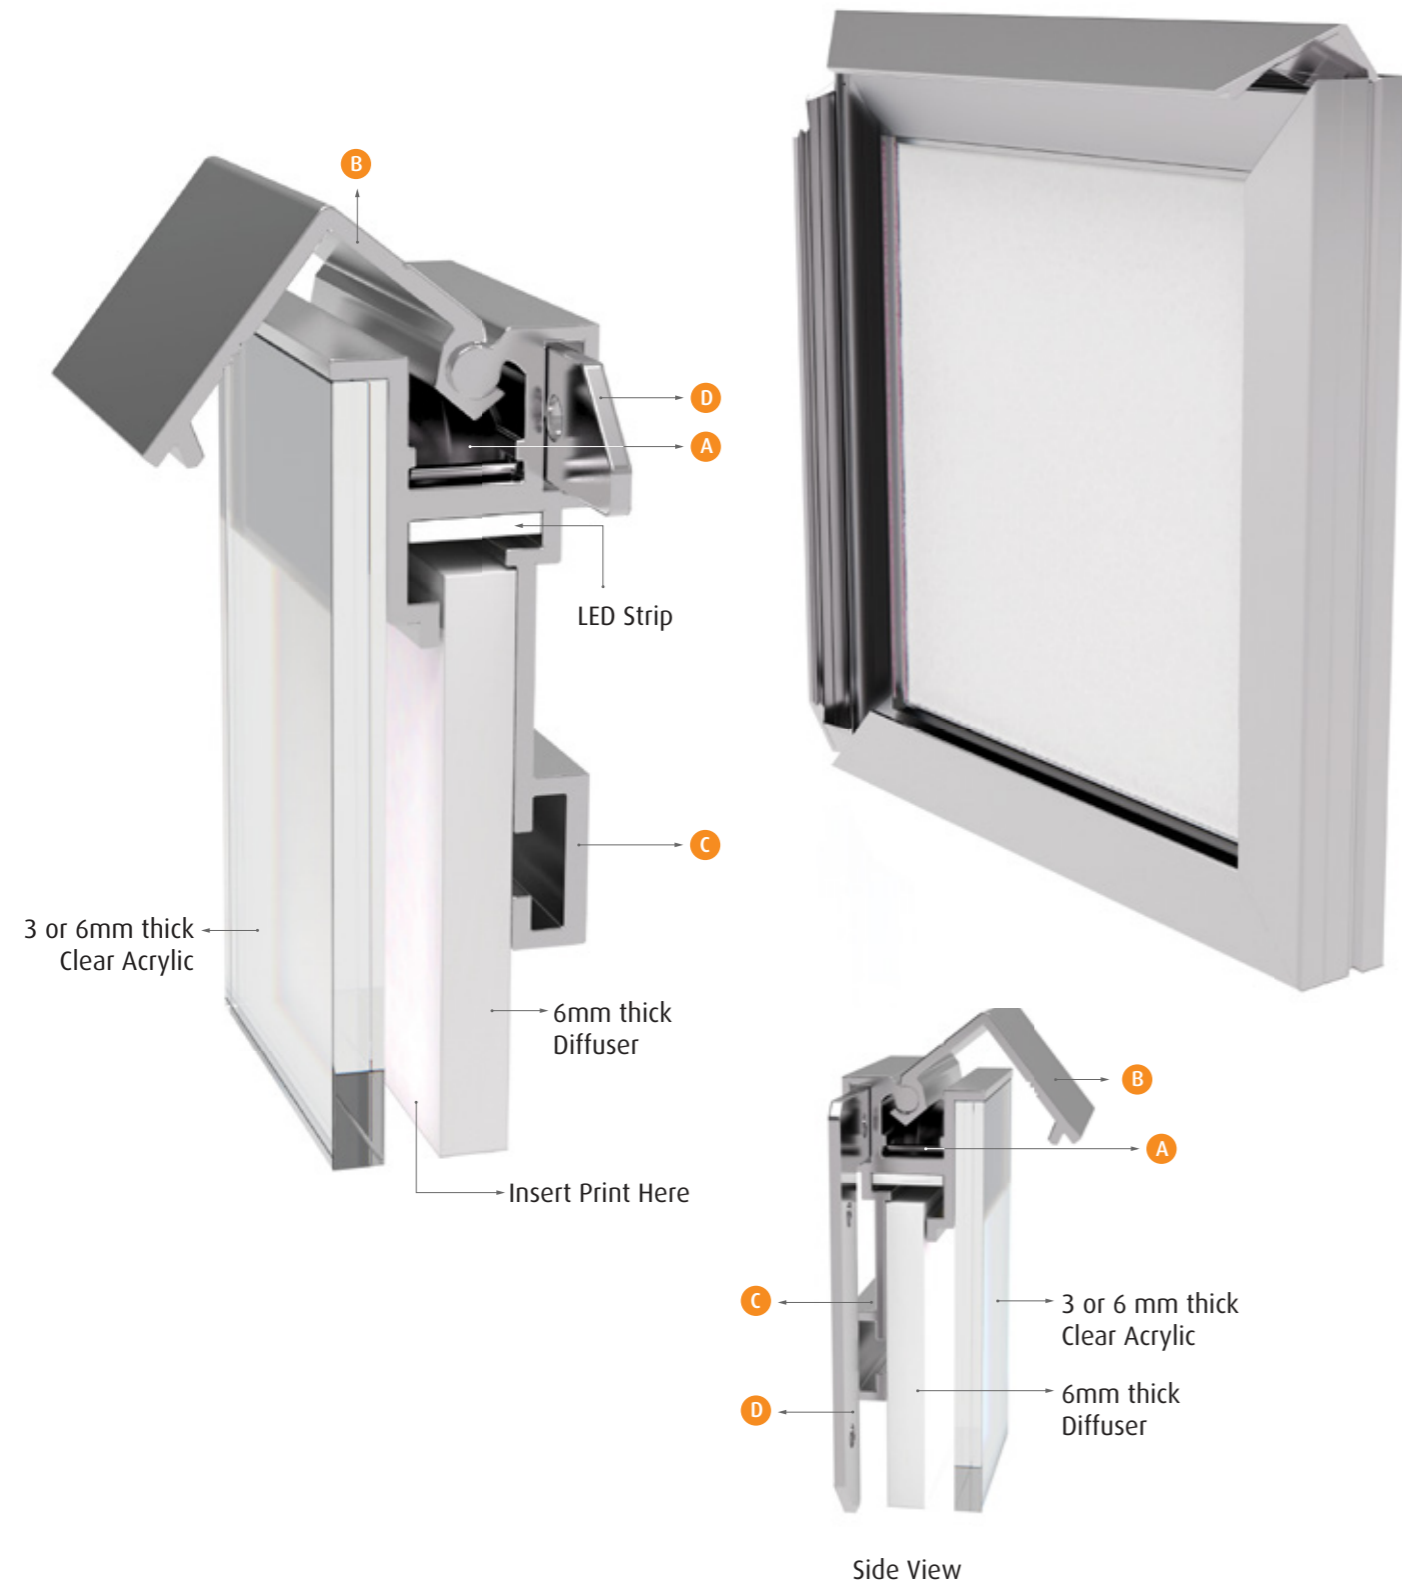

SLIM SNAP FRAME APPLICATION WITH LED

Free Standing Totem

Another high-end and very much premium with innovative design that offer a range of small, medium to large signs. Allowing the display sign to fit together using only basic assembly tools.

Its certainly a self supporting display - fixed, free-standing display light box option - that accepts variety of inserts such as paper, acrylic, aluminum, metal, glass, etc..

Technical Details

Profiles & Accessories List