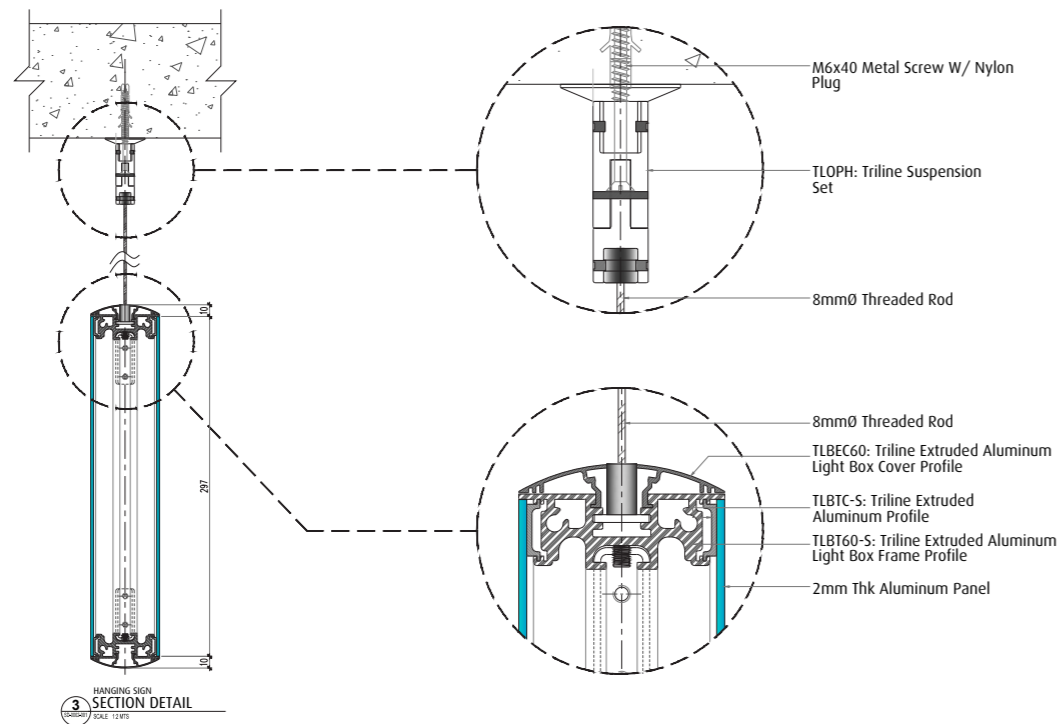

Technical Details