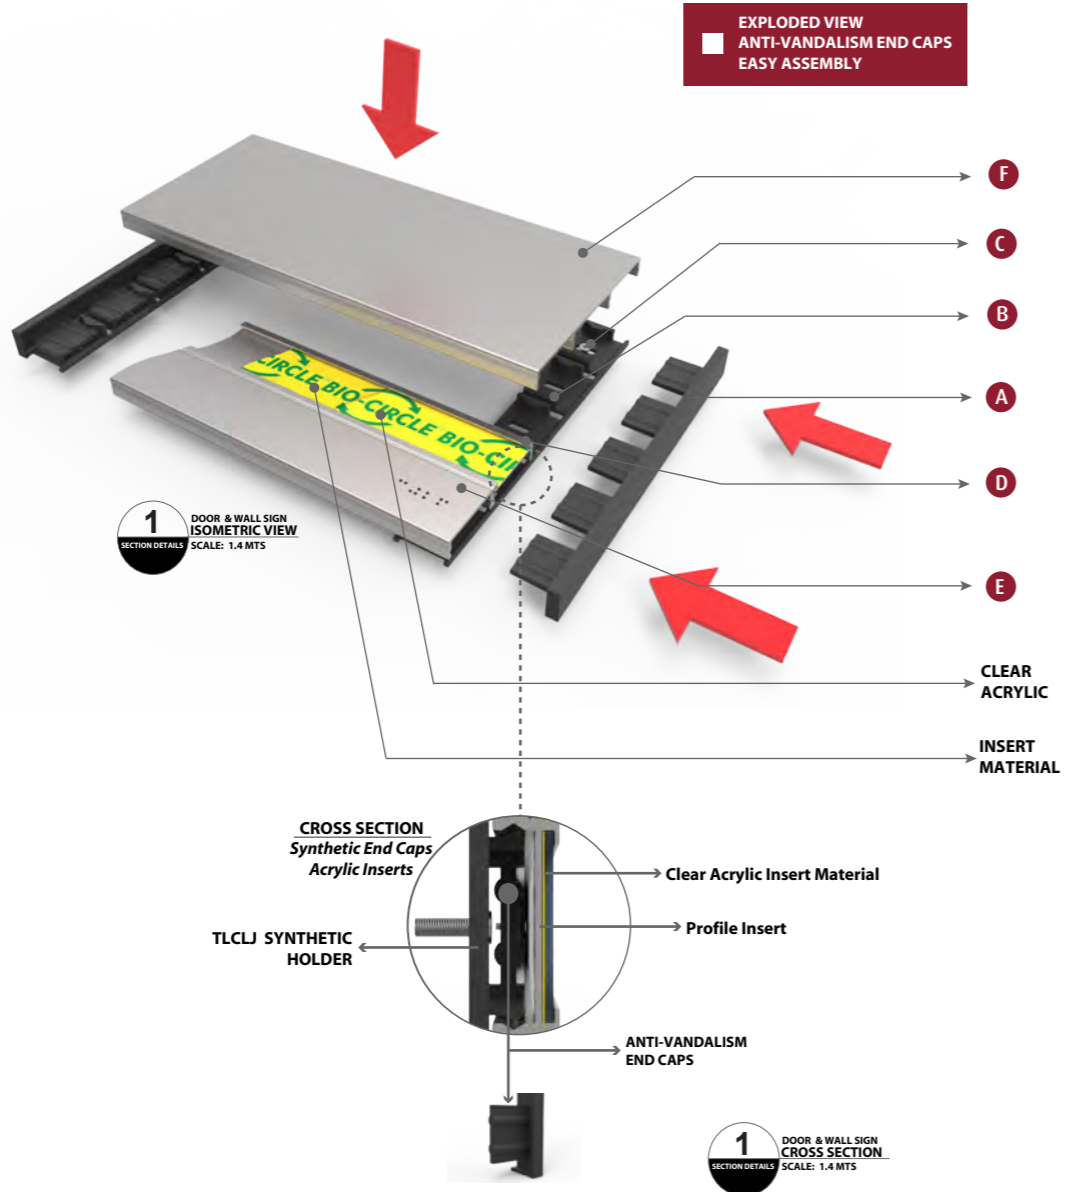

Door & Wall Sign

Synthetic End Caps

With anti-vandalism solution (patented) - Exploded view

COMPONENTS

- A** TLE155-B
- B** TLCLJ-B
- C** TLSCRW3-B
- D** TL31S-S
- E** TL31-S
- F** TL93-S

DOOR & WALL SIGN

(Synthetic End Caps)