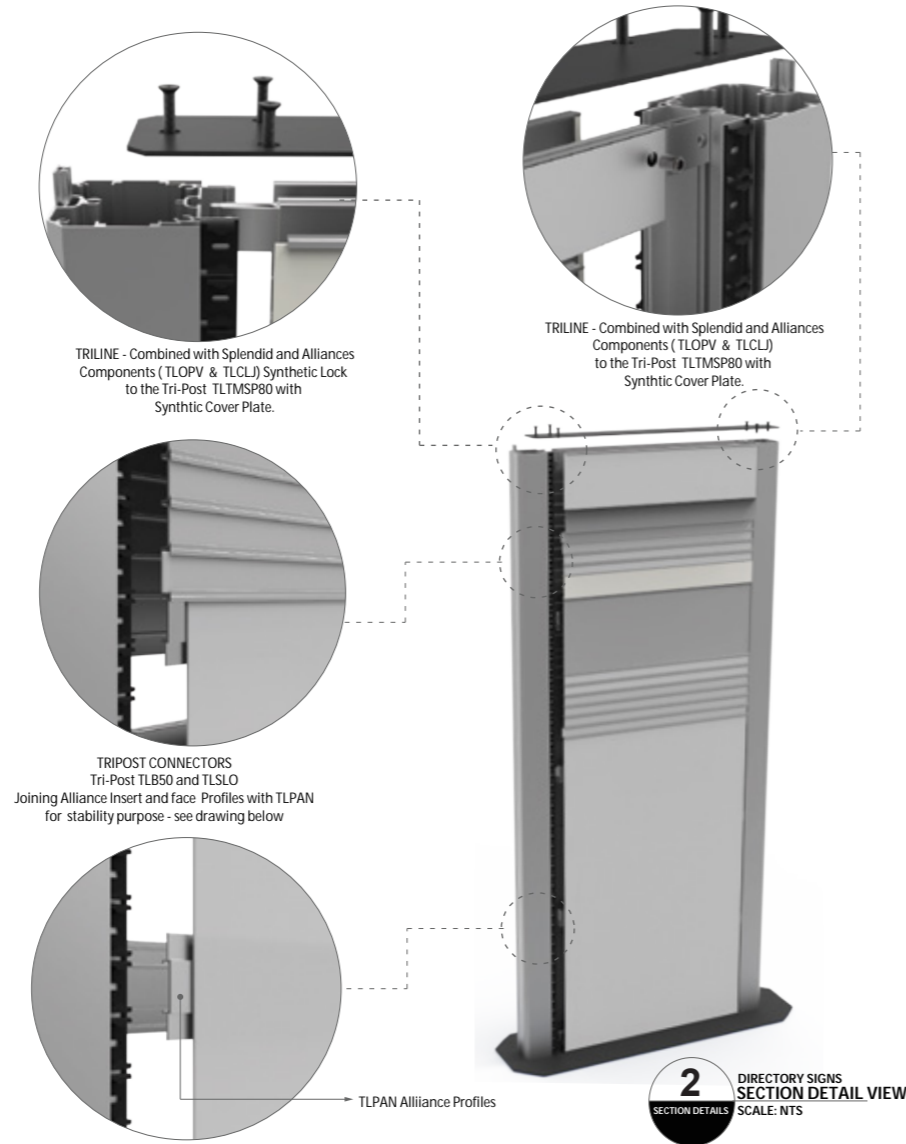

1. **APPLICATIONS**
2. Ideal for Interior Directory Sign
   - Corporate Directional Signs
   - Standee Signs and more..
3. **MOUNTING POSSIBILITIES**
4. Using TLSV90 - Support standee is so easy to assemble.