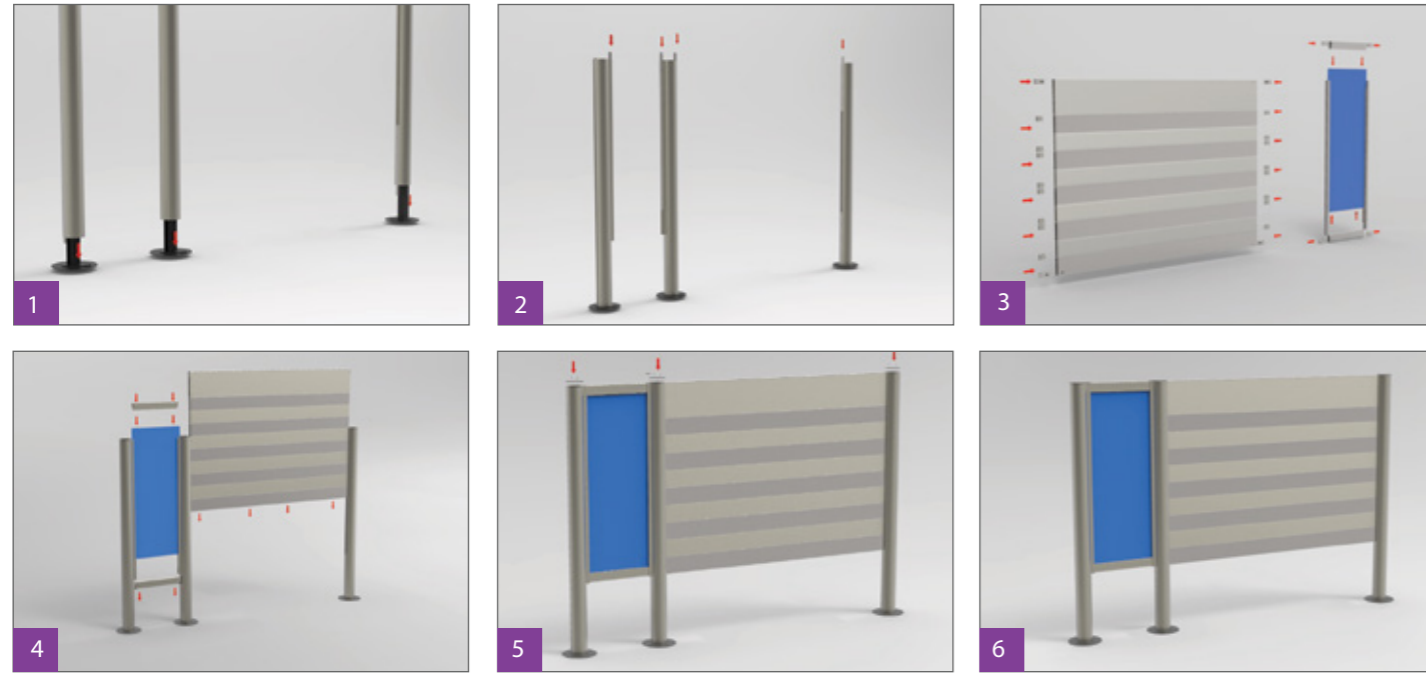

POSTS AND PANELS SIGN

Assembly and Section Details