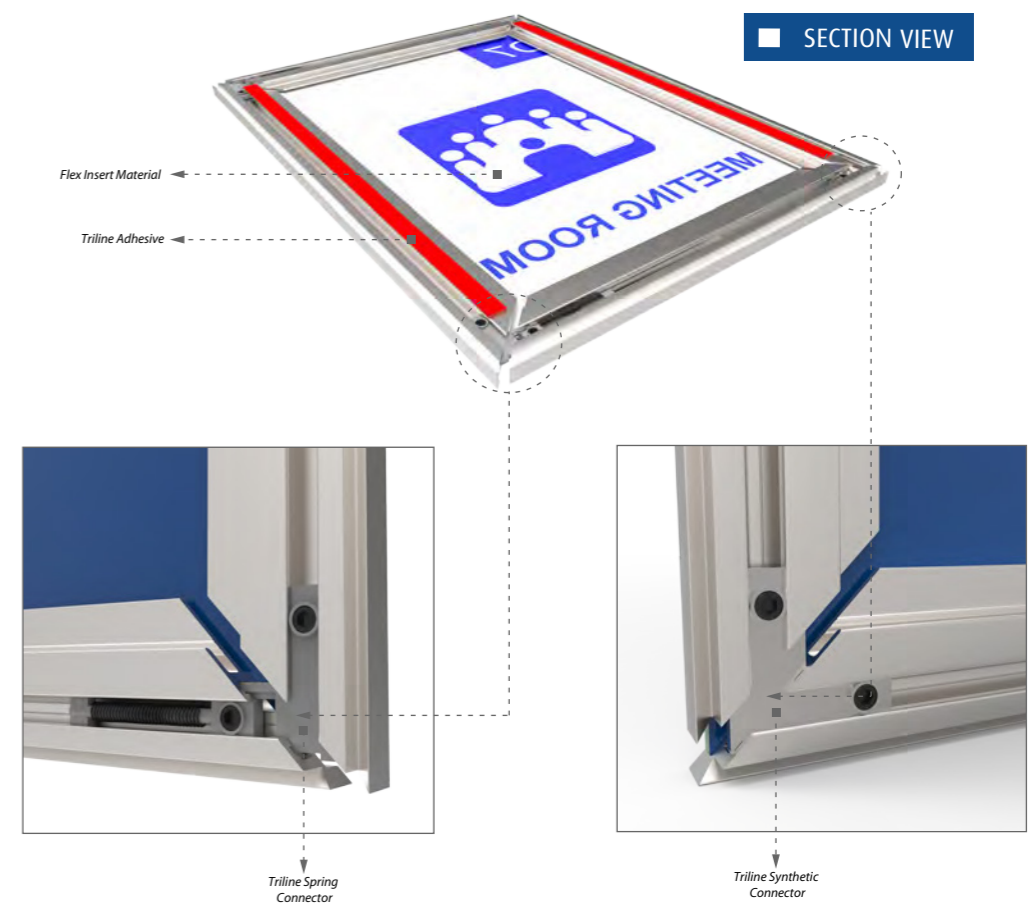

FLEX is-of-the-shelf, prefabricate with sophisticated look by spring loaded versatile sign system. It Can be installed & effortlessly constructed with double sided tape or by using the adjustable wall mount component that fit for frequent sign updates requirement such as hospital, corporate offices etc.

Trisign Flex ready made, wall mounted:

- * Attached spring locked on the right side of the frame on TRIFLEX-3 Aluminum profile.
- * Connect synthetic Angle on the left side of the frame on TRIFLEX-2 Aluminum profile.
- * Reconnect 4 sides of frame for easy assemble, with TLSCRW on spring side.

MOUNTING POSSIBILITIES

- * Double Sided Tape
- * Glued with sticky plug

APPLICATIONS

- * Vinyl Lettering
- * Direct Digital Printing
- * Paper Insert

SECTION VIEW

TRI-SIGN FLEX (Suspended)

Tri-sign Suspended sign is a contemporary sign that offer a stylish twist to create hanging directional system, and can be used either Tri-Sign system the FLEX or FIX application. Ideal for double sided sign and available in set of sizes for flexibility and durability.