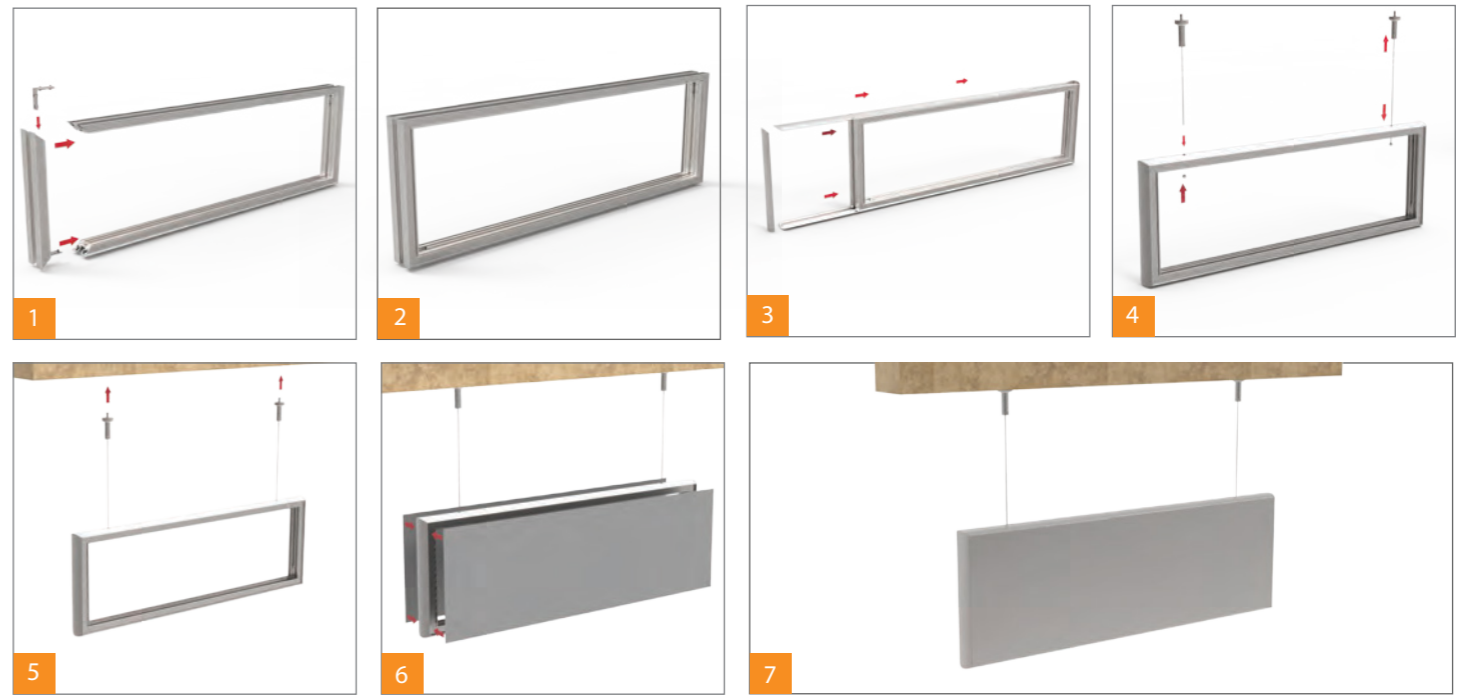

Assembly and Section Details

- APPLICATIONS**
- * VINYL LETTERING
 - * DIGITAL PRINTING
 - * ENGRAVING
 - * BRAILE TEXT
 - * SCREEN PRINTING
 - * LIGHTED BOX SIGN
- MOUNTING POSSIBILITIES**
- * With screws and plug for mount to ceiling etc.

- SECTION DETAILS**
- Basic Colors:
- Silver
- Gray
- * PROFILES have standard length of 3500 - 4500mm
- * Standard Finish:
- Mill
- Silver Anodized

Technical Details

Recto-Verso Hanging System

Small space interior is one of the aspect that Triline considered to give you an effective wayfinding solution without damaging the aesthetic of the design.

With this innovation, you can create a wayfinding and identification that provided assistance in a less spacious area.

RECTO-VERSO HANGING SIGN

Assembly and Section Details

- APPLICATIONS**

 - * VINYL LETTERING
 - * DIGITAL PRINTING
 - * ENGRAVING
 - * BRAILLE TEXT
 - * SCREEN PRINTING
 - * LIGHTED BOX SIGN