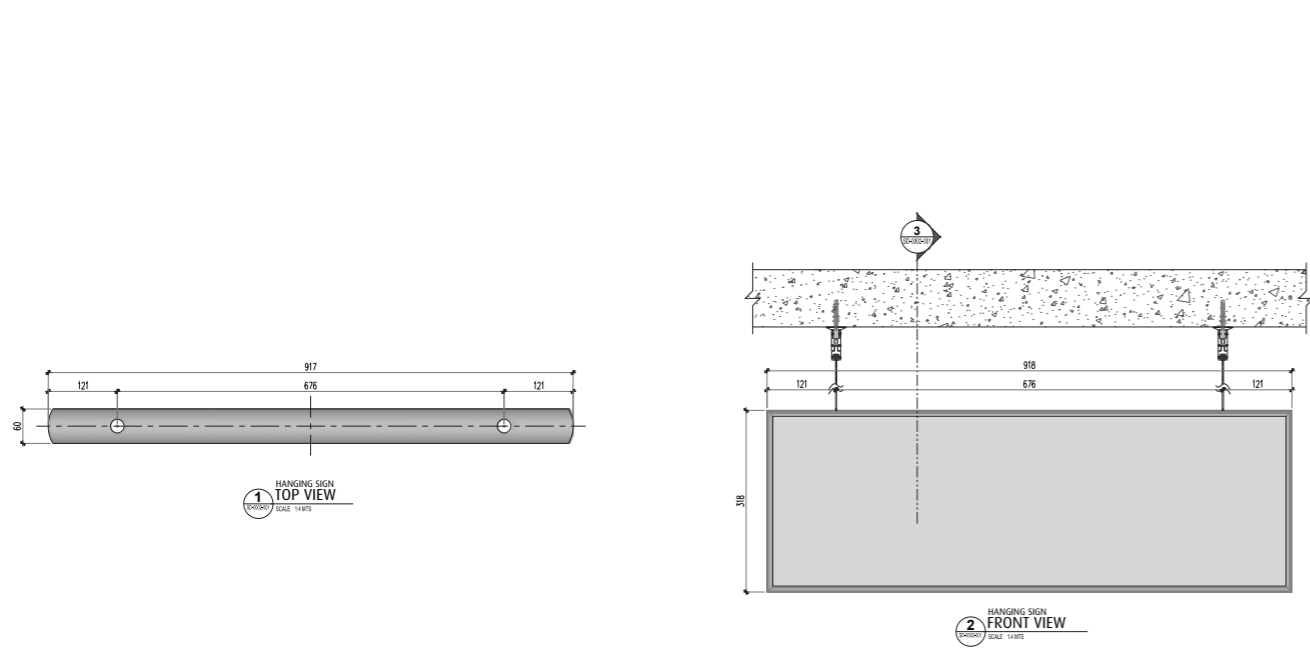

Technical Details