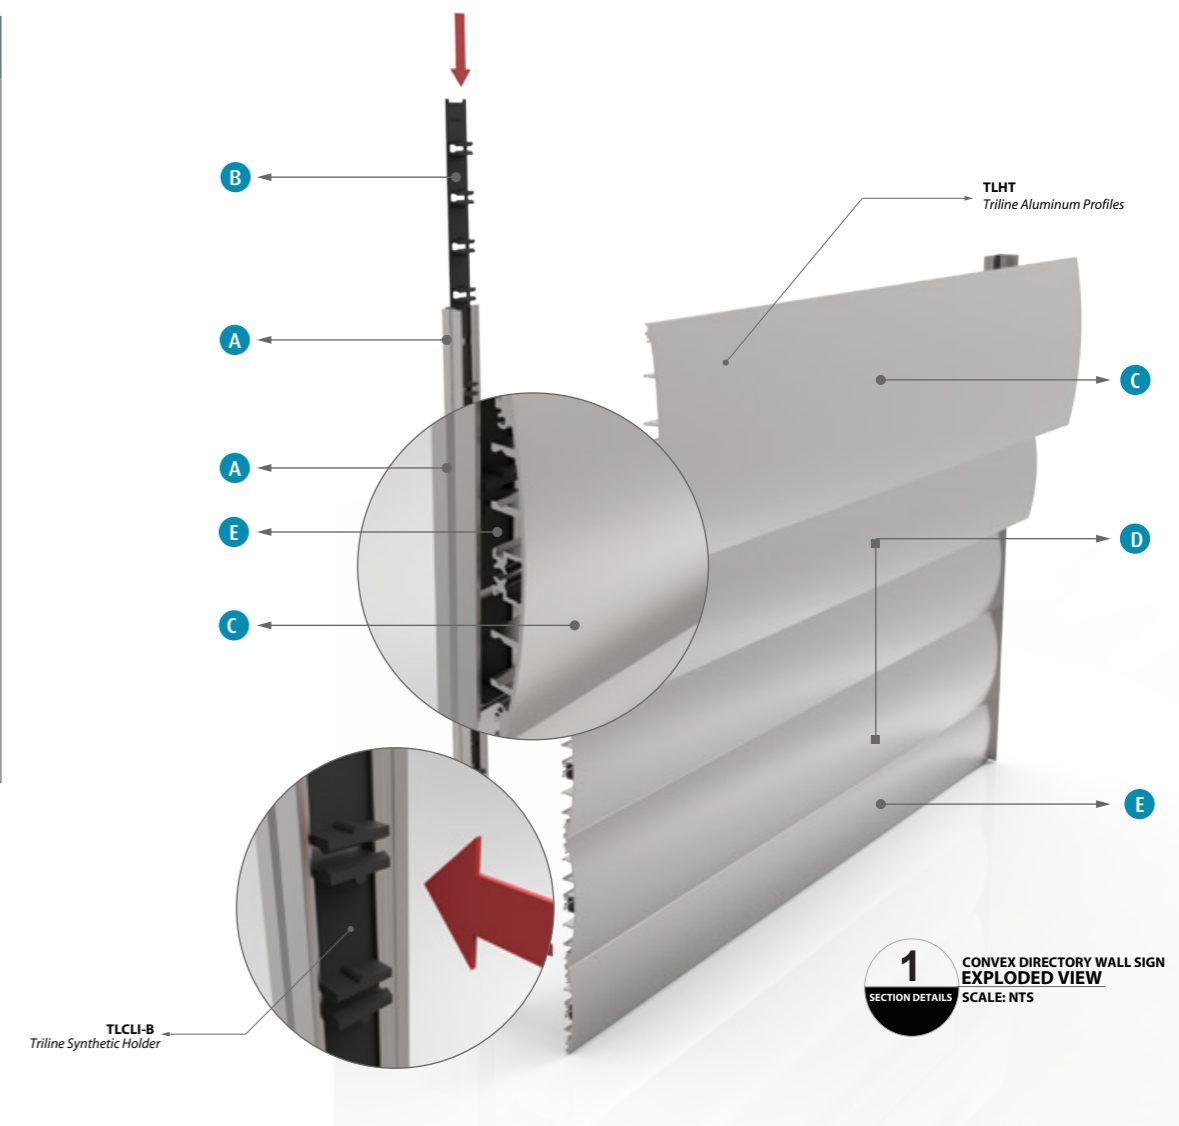

Convex Directory Sign

The convex aluminium profiles can be snapped on the adjusted TLCLI clips which have been previously integrated in the side tracks TLHTSF. Before snapping the profile on the clips, transform convex profiles with your choice of square, round or ellipse insert profiles.

Antitheft solution: synthetic blocking pin that slides between clips. Room identification, directories, directional signs and more...