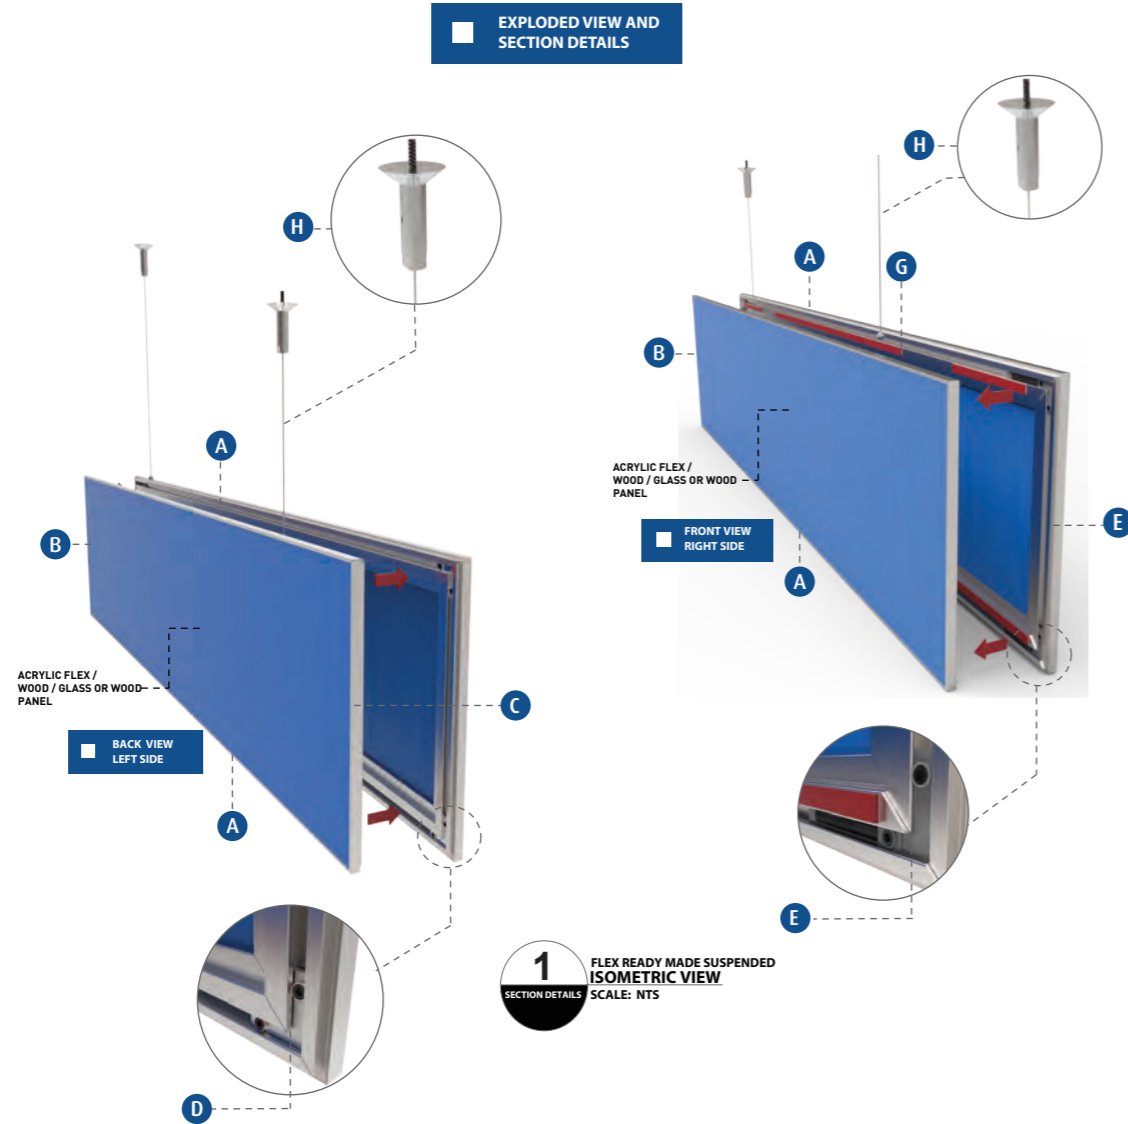

1. **COMPONENTS**
2. A TRI-FIX1-S
   - B TRI-FLEX2-S
   - C TRI-FLEX3-S
   - D TRI-SIGN BRACKET
   - E TRI-SIGN SPRING
   - F TLSCRW
   - G DOUBLE SIDED TAPE
   - H TLOPH SUSPENSION