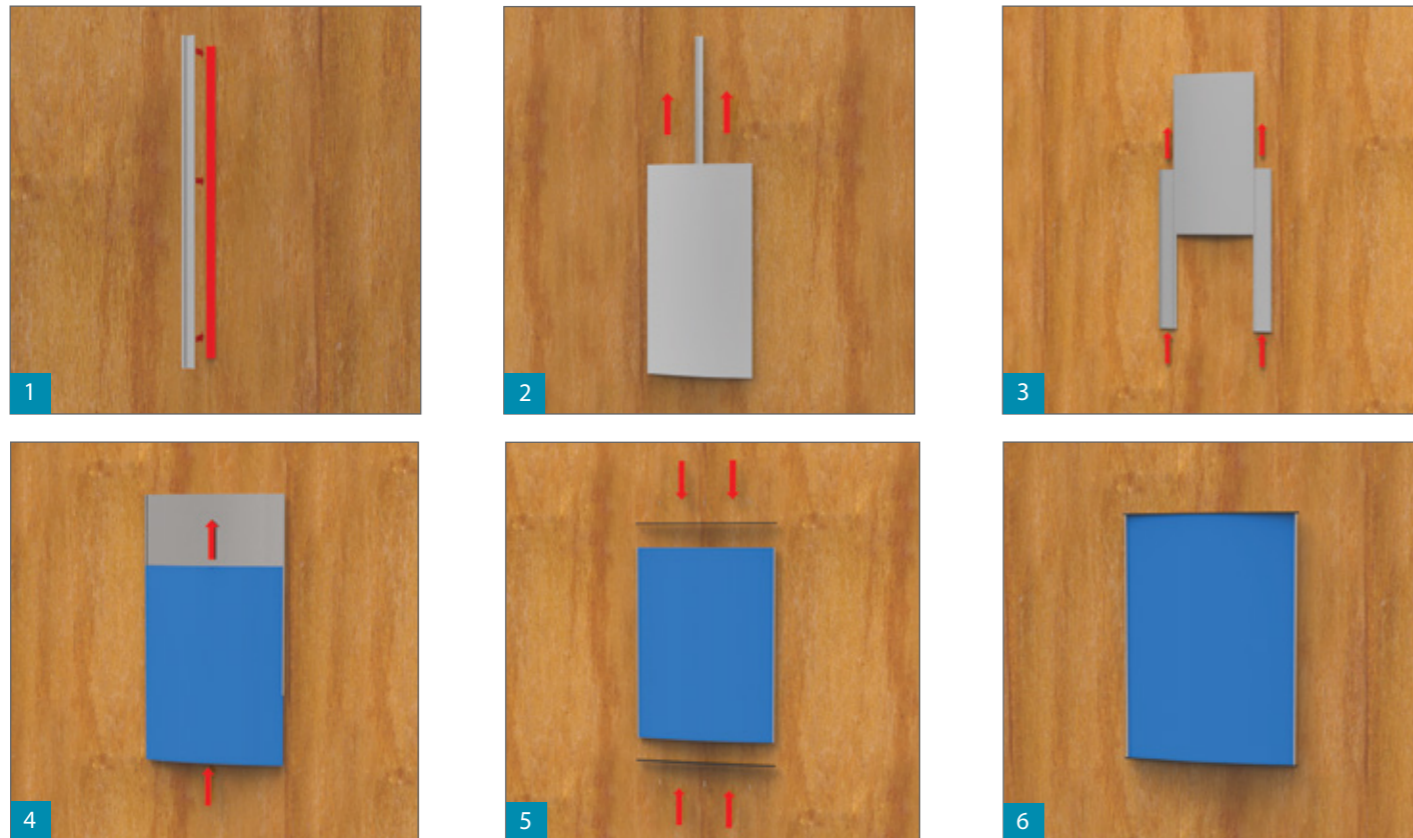

CONVERT INSERT WALL SIGN (DIN)

Assembly and Section Details