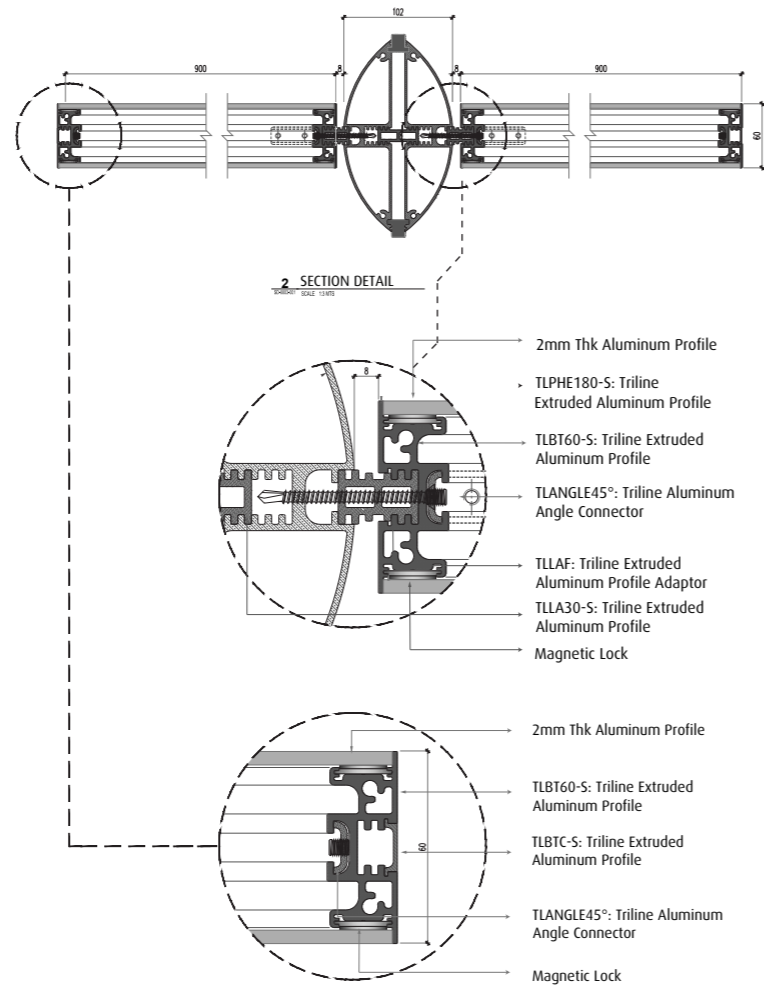

Technical Details