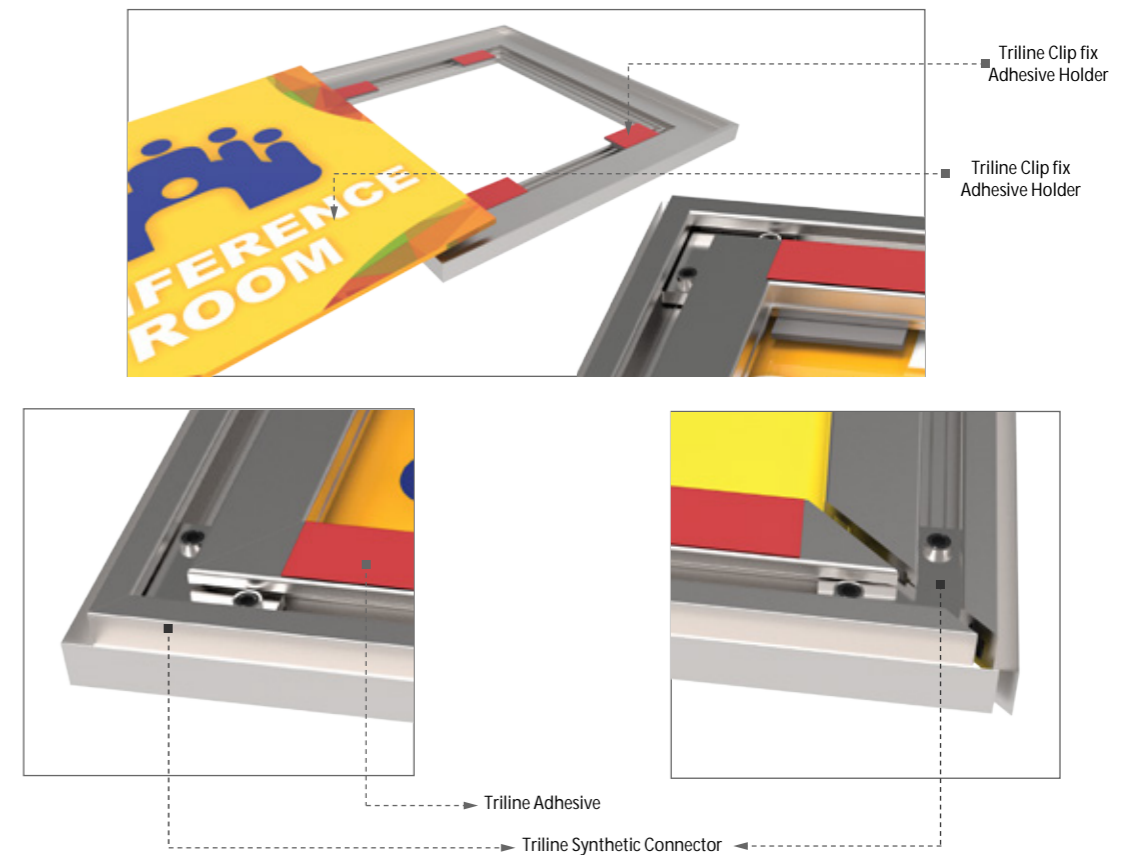

MOUNTING POSSIBILITIES

- * Double Sided Tape
- * Glued with sticky plug

APPLICATIONS

- * Vinyl Lettering
- * Direct Digital Printing
- * Paper Insert

SECTION VIEW

TRI-SIGN CLIP FIX (Wall Mounted)

Fix provides a reliable way and easy to mount using double sided tape which don't require constant changes to create contemporary system for offices, hospital, etc. Frames are suited for customized materials once constructed.

SECTION DETAILS

CLIP FIX READY MADE (Wall Mounted)

ASSEMBLY

SECTION VIEWS

ASSEMBLING

Trisign Clip Fix Ready made, wall mounted:

- *Connect synthetic Angle on all sides of the frame using TRI-FIX1-s Aluminum profile.
- * Reconnect 4 sides of frame for easy assemble, with TLSCRW on spring side.
- * Synthetic clip fix holds Aluminum plate material with glued 3M adhesive material.

MOUNTING POSSIBILITIES

- * Double Sided Tape
- * Glued with sticky plug

APPLICATIONS

- * Vinyl Lettering
- * Direct Digital Printing
- * Paper Insert

TRI-SIGN FLAG (Projected)

Tri-sign Flag is a complex solution that incorporates infinite flexibility. Easy to install a double-sided sign version for internal & external application and can be used in direct print and braille application.