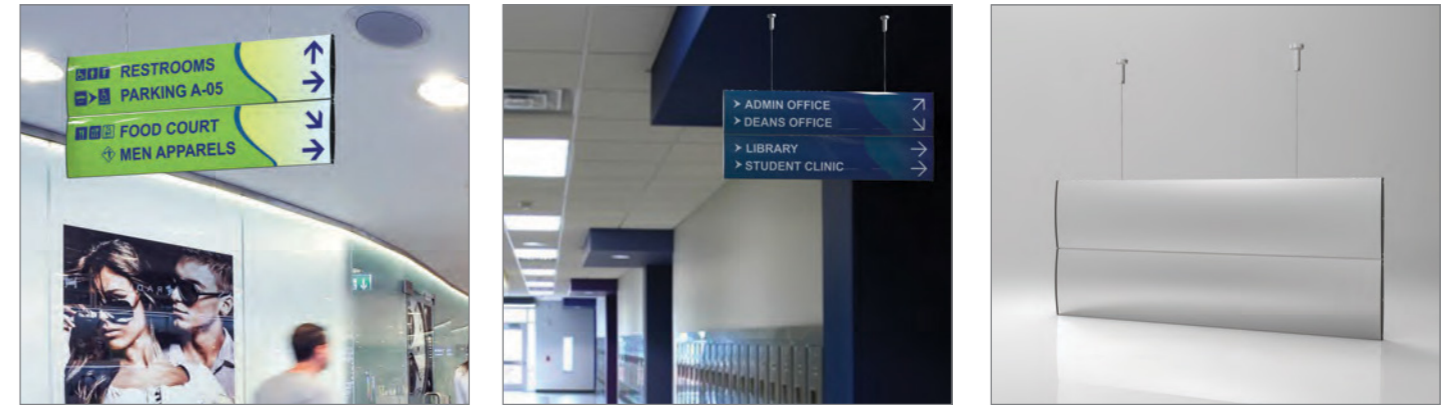

- **COMPONENTS**
- **A** TLOPH
- **B** TLHTADE186-B
- **C** TLHT186-S
- **D** TLHTCON-S
- **E** TLHTP26-S
- **F** TLHTC-S
- **G** TLSCR7-S
- **H** TLSCR8-S