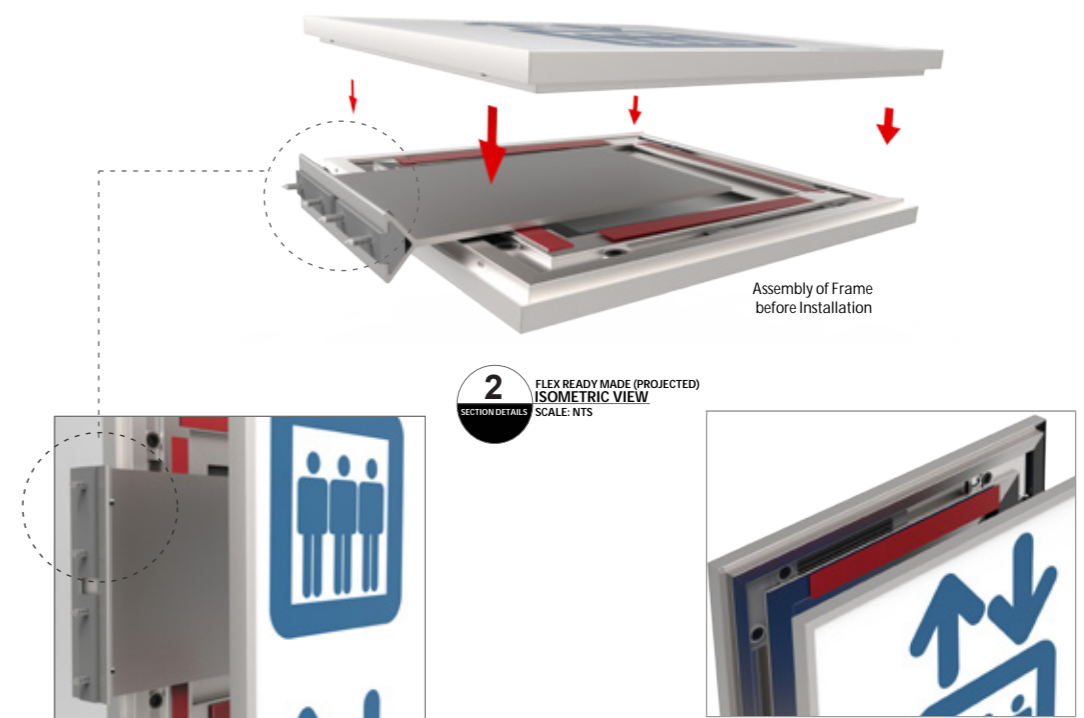

ASSEMBLY

ASSEMBLING

Trisign Flex ready made, Projected:

- * With Trisign Spring and bracket with assemble frame combined together to create a Flex or Clip projected Frame Sign.
- * Connect synthetic Angle on the left side of the frame on TRIFLEX-2 Aluminum profile.
- * Reconnect 4 sides of frame for easy assemble, with TLSCRW on spring side.

MOUNTING POSSIBILITIES

- * Double Sided Tape
- * Glued with sticky plug

APPLICATIONS

- * Vinyl Lettering
- * Direct Digital Printing
- * Paper Insert

SECTION VIEW

TRI-SIGN CLIP FIX (Wall Mounted)

Fix provides a reliable way and easy to mount using double sided tape which don't require constant changes to create contemporary system for offices, hospital, etc. Frames are suited for customized materials once constructed.

SECTION DETAILS

CLIP FIX READY MADE (Wall Mounted)

ASSEMBLY

SECTION VIEWS

ASSEMBLING

Trisign Clip Fix Ready made, wall mounted:

- *Connect synthetic Angle on all sides of the frame using TRI-FIX1-s Aluminum profile.
- * Reconnect 4 sides of frame for easy assemble, with TLSCRW on spring side.
- * Synthetic clip fix holds Aluminum plate material with glued 3M adhesive material.