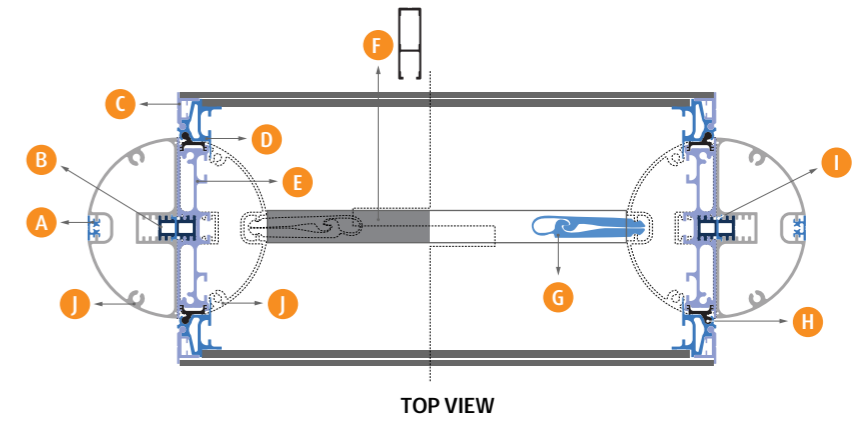

Insert Printed Graphics