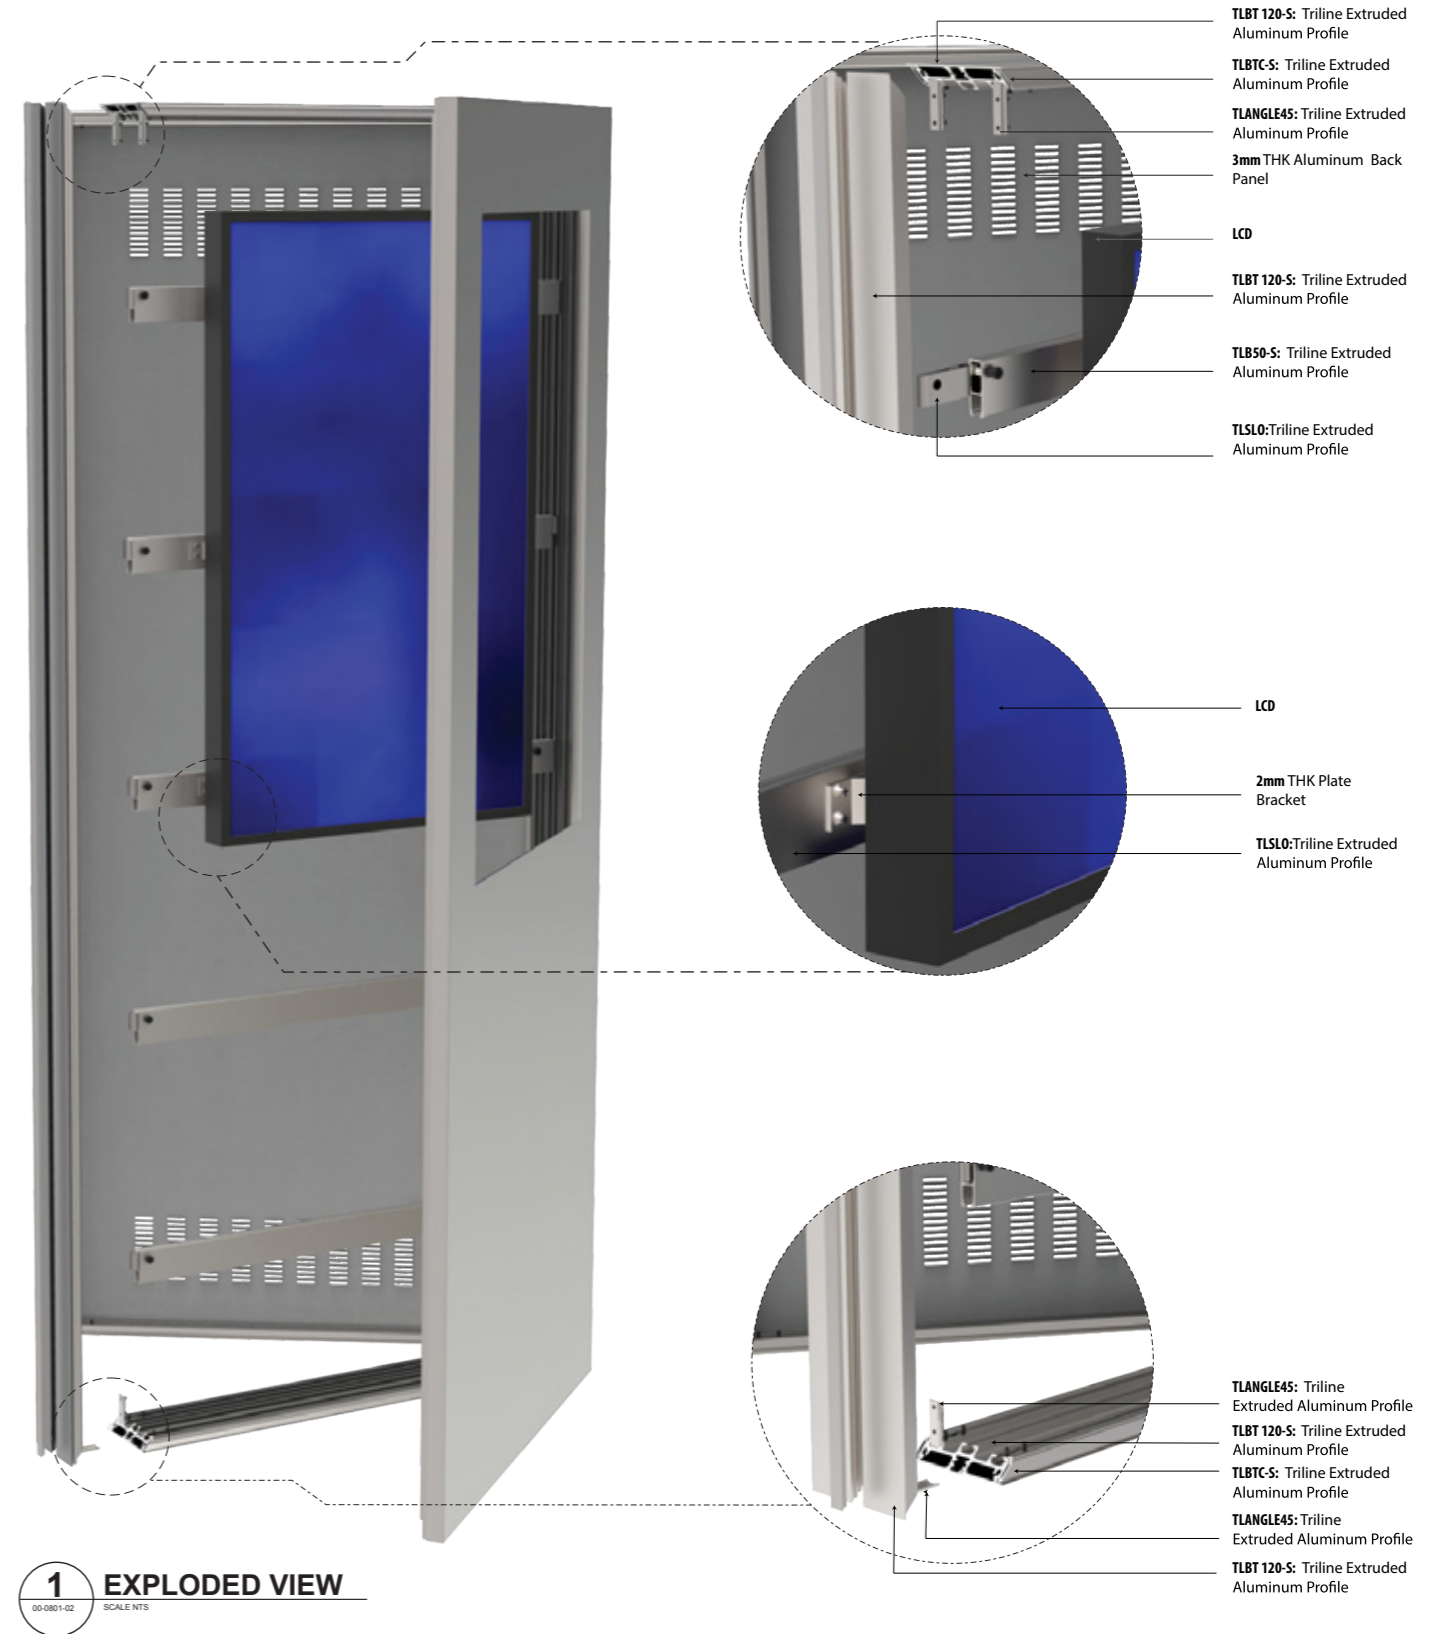

SLIM SNAP FRAME APPLICATION WITH LED

Free Standing Totem

Another high-end and very much premium with innovative design that offer a range of small, medium to large signs. Allowing the display sign to fit together using only basic assembly tools.

Its certainly a self supporting display - fixed, free-standing display light box option - that accepts variety of inserts such as paper, acrylic, aluminum, metal, glass, etc..

Technical Details

Profiles & Accessories List