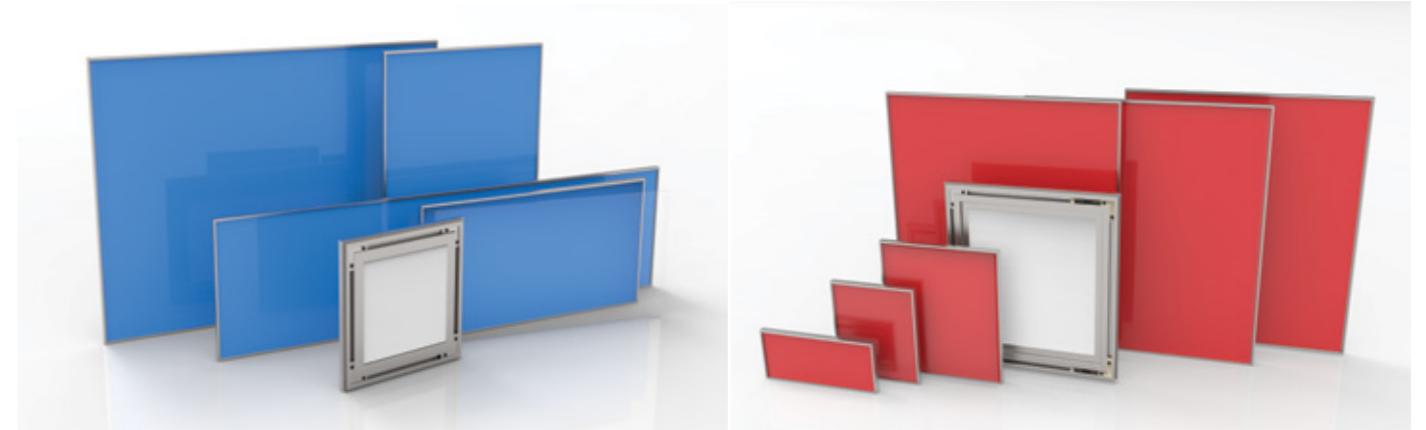

INNOVATIVE AND DYNAMIC
Slim designed signed boxes and display systems

Ultra Slim Design

TRI-SIGN™

With Ingenious Efficiency

FEATURES

An attractive off-the-shelf modular sign system that is well structured with variety of components combination.

Tri-Sign was created with versatility that provides unlimited design variation achieving the simple, aesthetic look with bold and strong features.

Tri-Sign gives also a modern appearance for indoor flexible wayfinding solution that can be used as wall mounted, projected and suspended application with sleek results of clean installation.