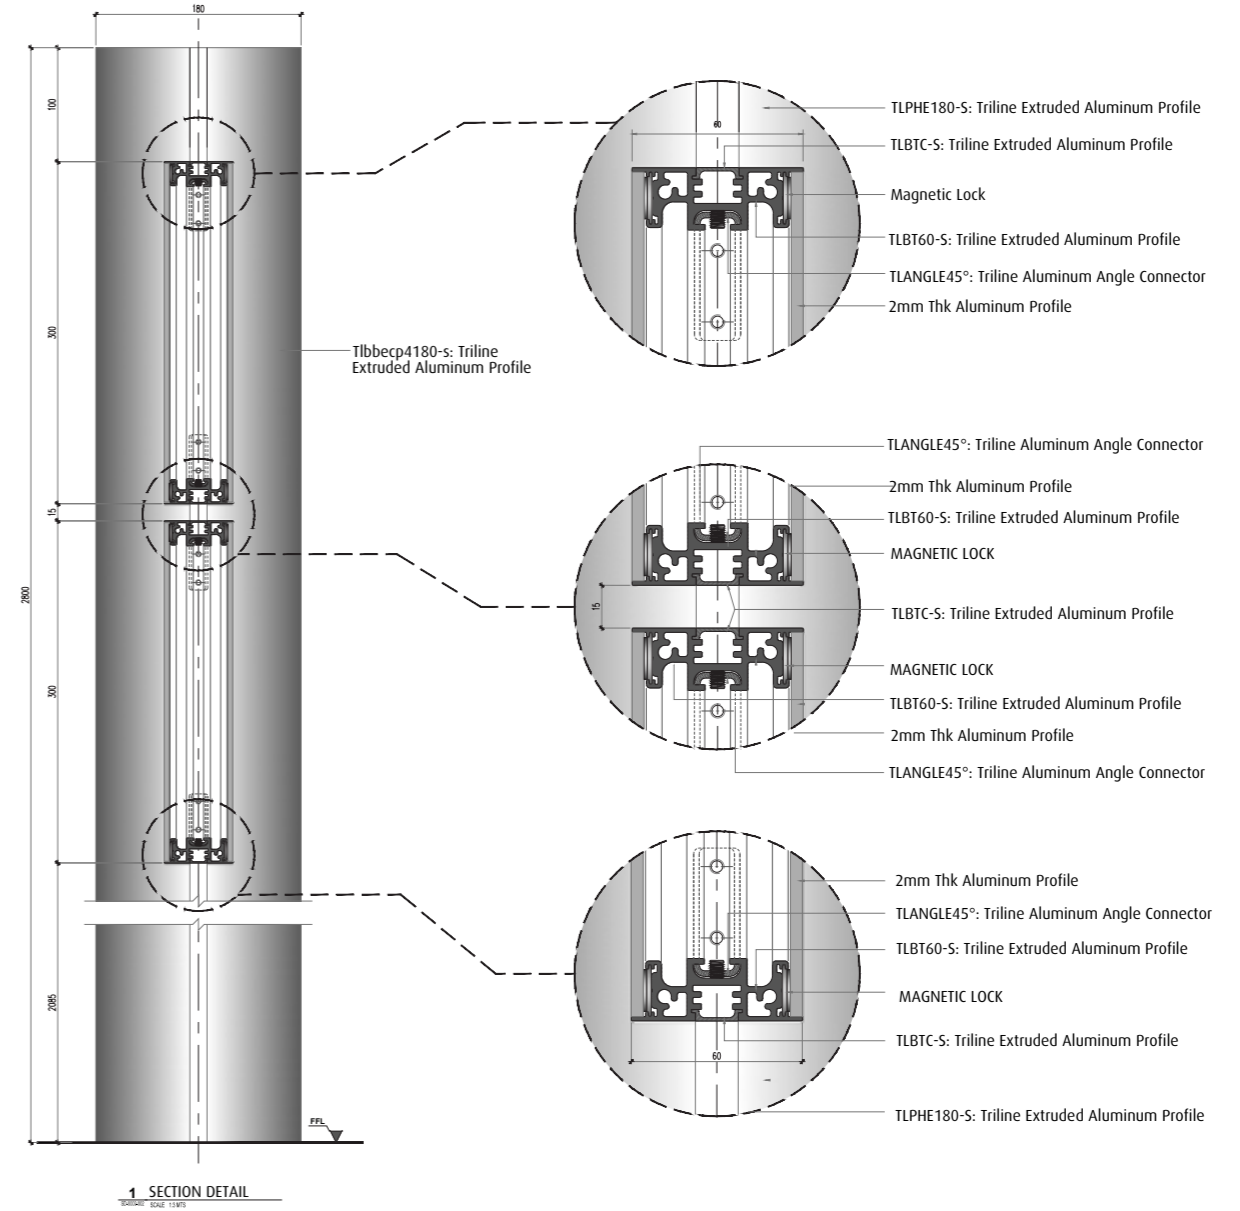

Free Standing Poster Box

Powerful and modern, a totem that is highly versatile poster frame box which are ideal for small and huge applications.

Quick and easy to assemble that allows various different models for indoor use.