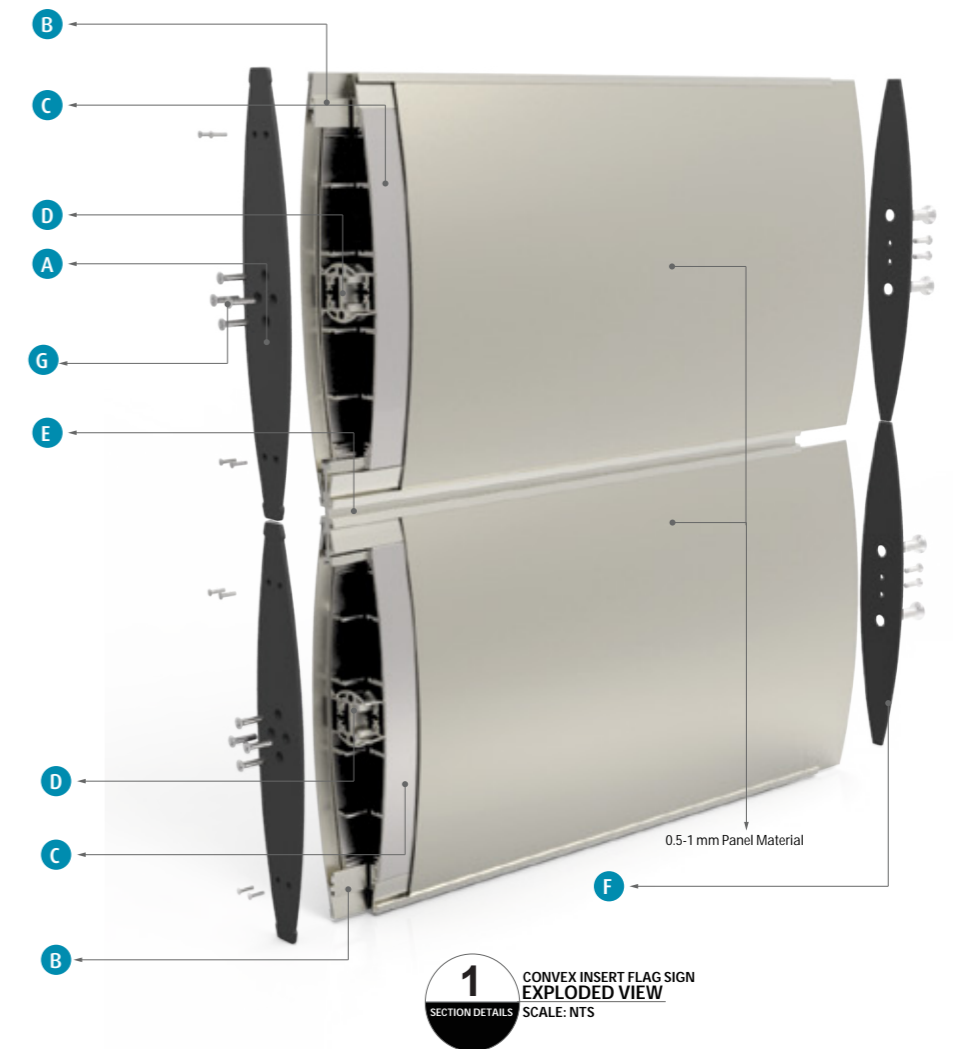

1 CONVEX INSERT FLAG SIGN
EXPLODED VIEW
SCALE: NTS