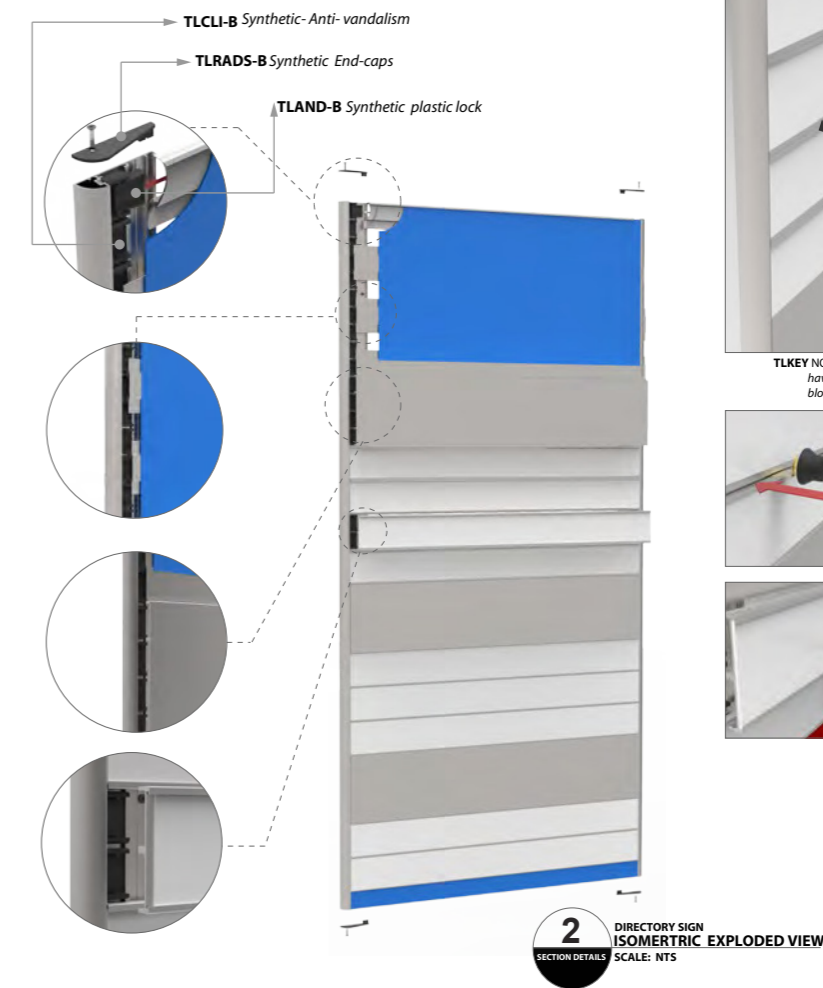

SECTION DETAILS

- Single End Caps has 2 basic colors:
  - Black
  - Gray
- PROFILES have standard length of 3500mm -
  - Standard Finish:
    - Mill
    - Silver Anodized