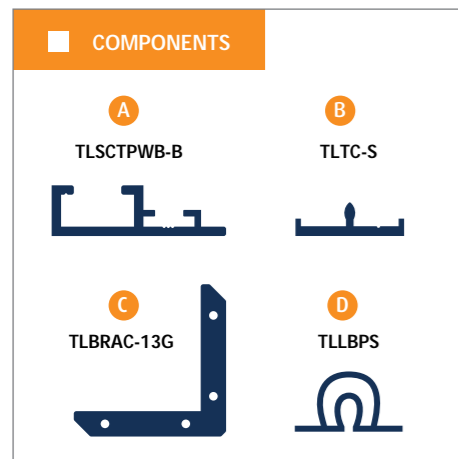

SIMPLE TENSIONING BANNER APPLICATION

1 NON-ILLUMINATED WALL MOUNTED BANNER APPLICATION

SIMPLE TENSIONING FABRIC APPLICATION

1 ILLUMINATED FREE STANDING 2 SIDES FABRIC TOTEM

2 ILLUMINATED / NON-ILLUMINATED WALL MOUNTED BANNER APPLICATION

2 NON-ILLUMINATED WALL MOUNTED SIGN

3 NON-ILLUMINATED WALL MOUNTED BANNER APPLICATION

3 NON-ILLUMINATED FREE STANDING 4 SIDES FABRIC TOTEM