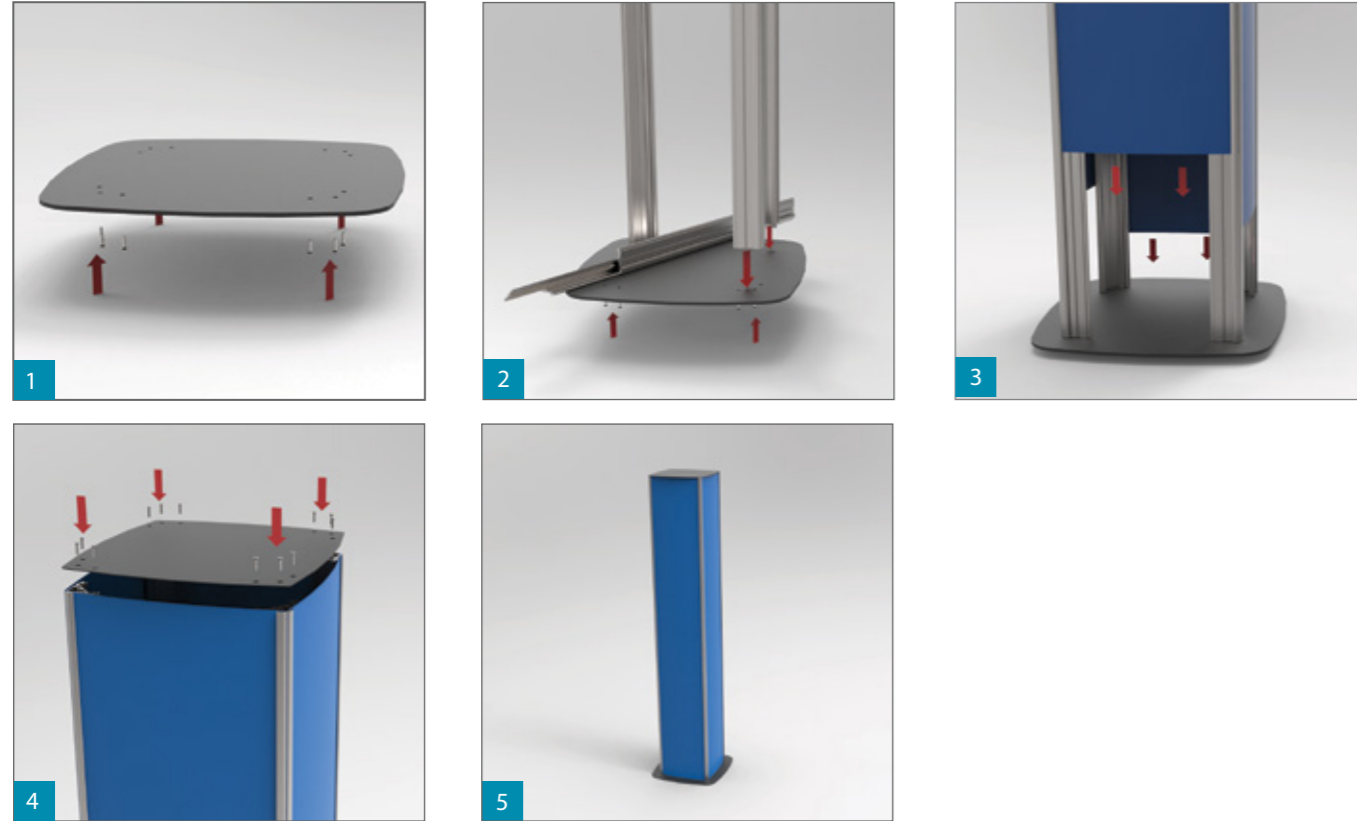

CONVEX INSERT TOTEM (SQUARE)

Assembly and Section Details