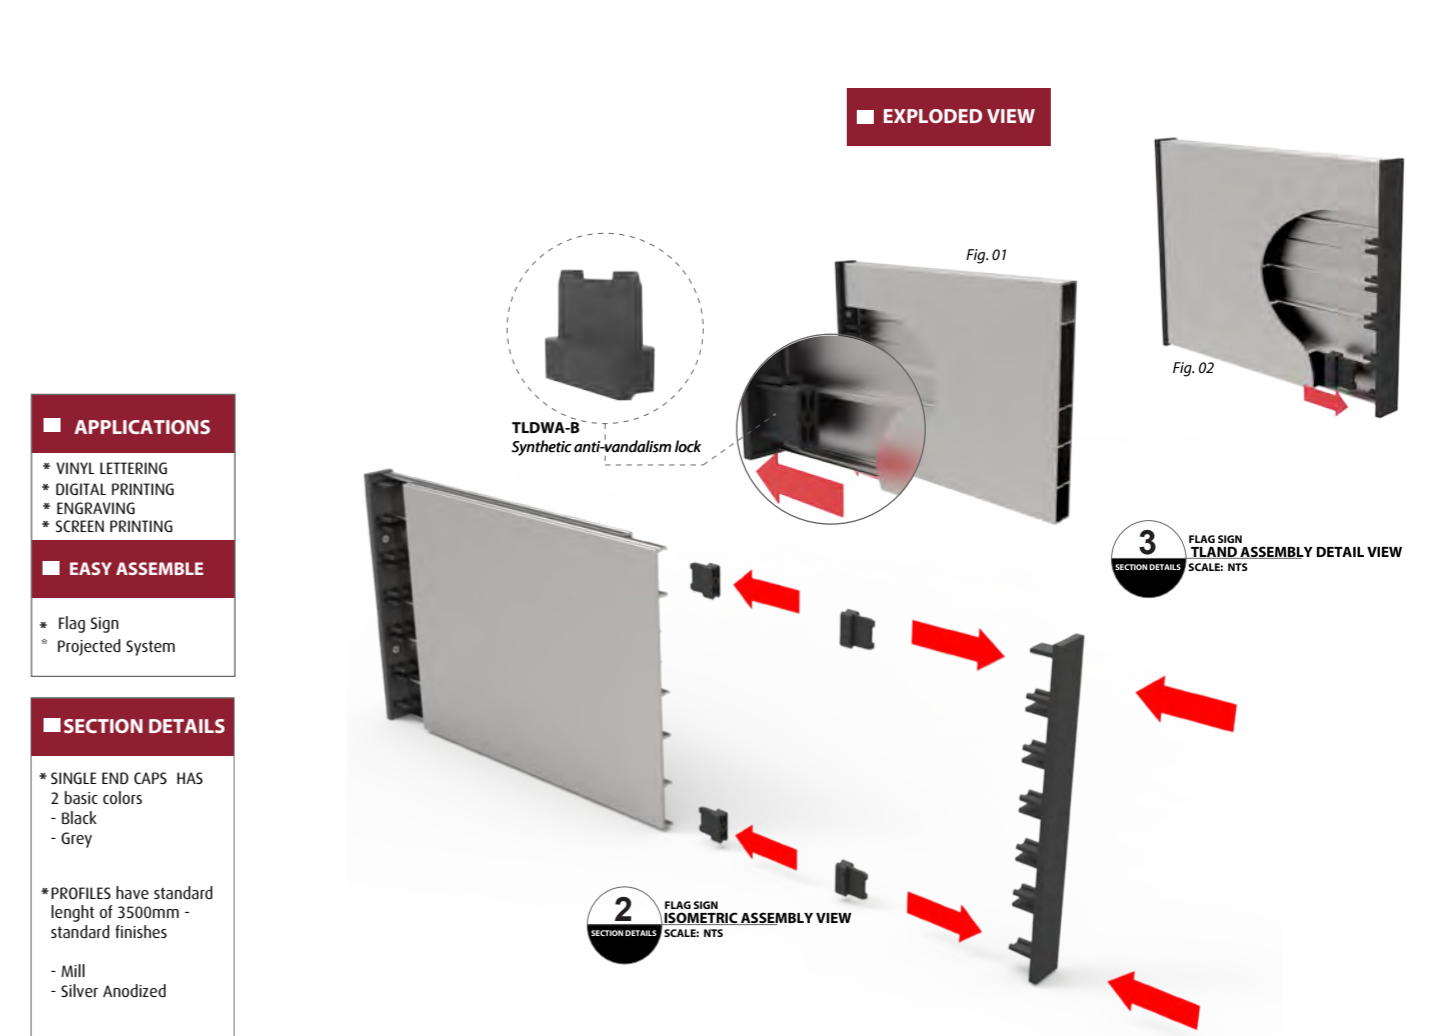

Flag Sign

Assembly and Section Details