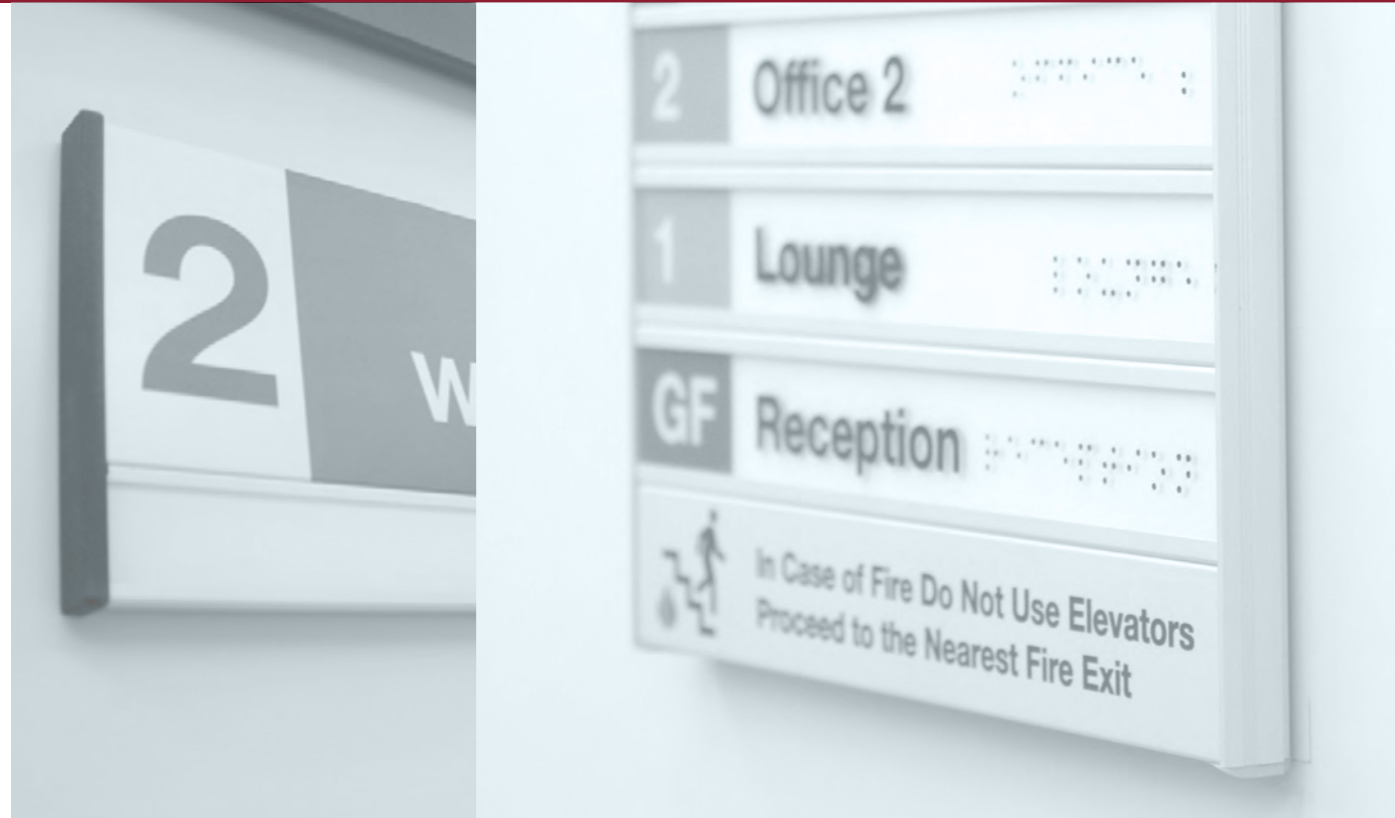

FEATURES

Straight Designs.

ALLIANCE™

Suitable for all architectural applications.

Inexhaustible combinations due to diverse range of component.

Alliance gamut is a line for interior and exterior signage in a straight design, selected to be the trend for the coming decades.

The Alliance product line excels through it's elegant simplicity. It is classic in approach but extremely multifunctional, thus being suitable for applications in merely every architectural context.

- Modular snap-on system with endless combinations.
- Everlasting concept with straight face panels in 9 different sizes and insert panels in 7 different sizes.
- 2 variable insert profiles adaptable to any size.
- Synthetic end caps or aluminum side-track system available in 5 styles (Ellipse, Classic, Slim, Triangle, Round).
- Easy to assemble and to install.
- Antivandalism and anti-theft features