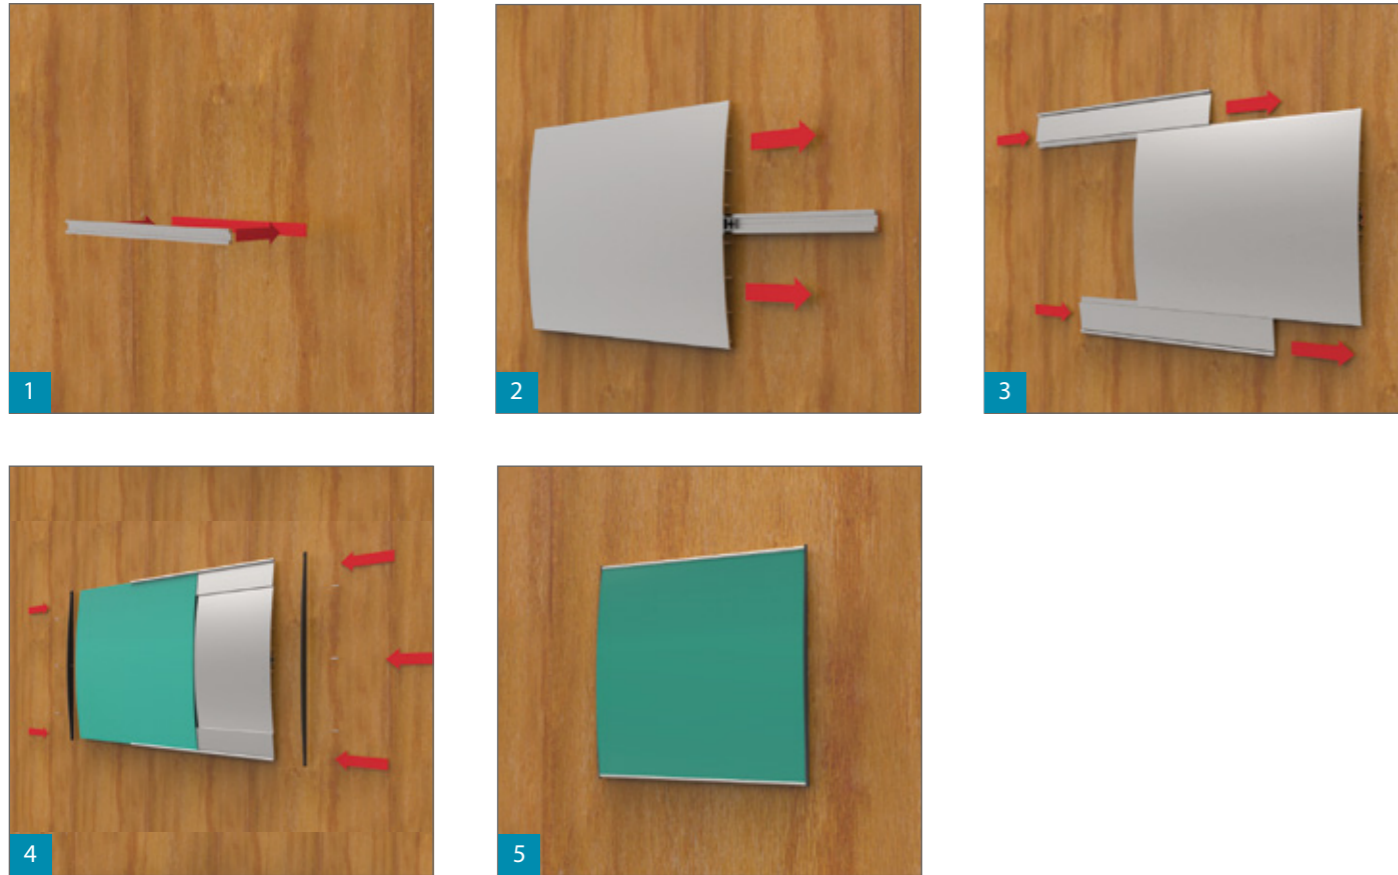

CONVERT INSERT WALL SIGN (Radius)

Assembly and Section Details

- **APPLICATIONS**
  - Personal Signs
  - Room Identifications
  - Wall Projections Signs
  - Emergency Signs
- **MOUNTING POSSIBILITIES**
  - With double adhesive for wall mounting.
- **SECTION DETAILS**
  - Using TLHTFIX-S basic colors:
    - Silver
    - Gray
  - PROFILES have standard length of 3500 mm
  - Standard Finish:
    - Mill
    - Silver Anodized

2 CONVERT INSERT WALL SIGN SECTION VIEW SCALE: NTS

Convex Insert Wall Sign (Square)

The convex profile is slide in the TLHTFIX (antivandalism) profile. You can extend the convex sign with insert profiles in 3 different looks: square, round and ellipse. Finish with synthetic single end-caps square (from 93 to 248 mm), round or ellipse (from 93mm to 297mm). Easy assembly.

Ideal for personnel signs, room identification, wall projection signs, emergency signage and more.