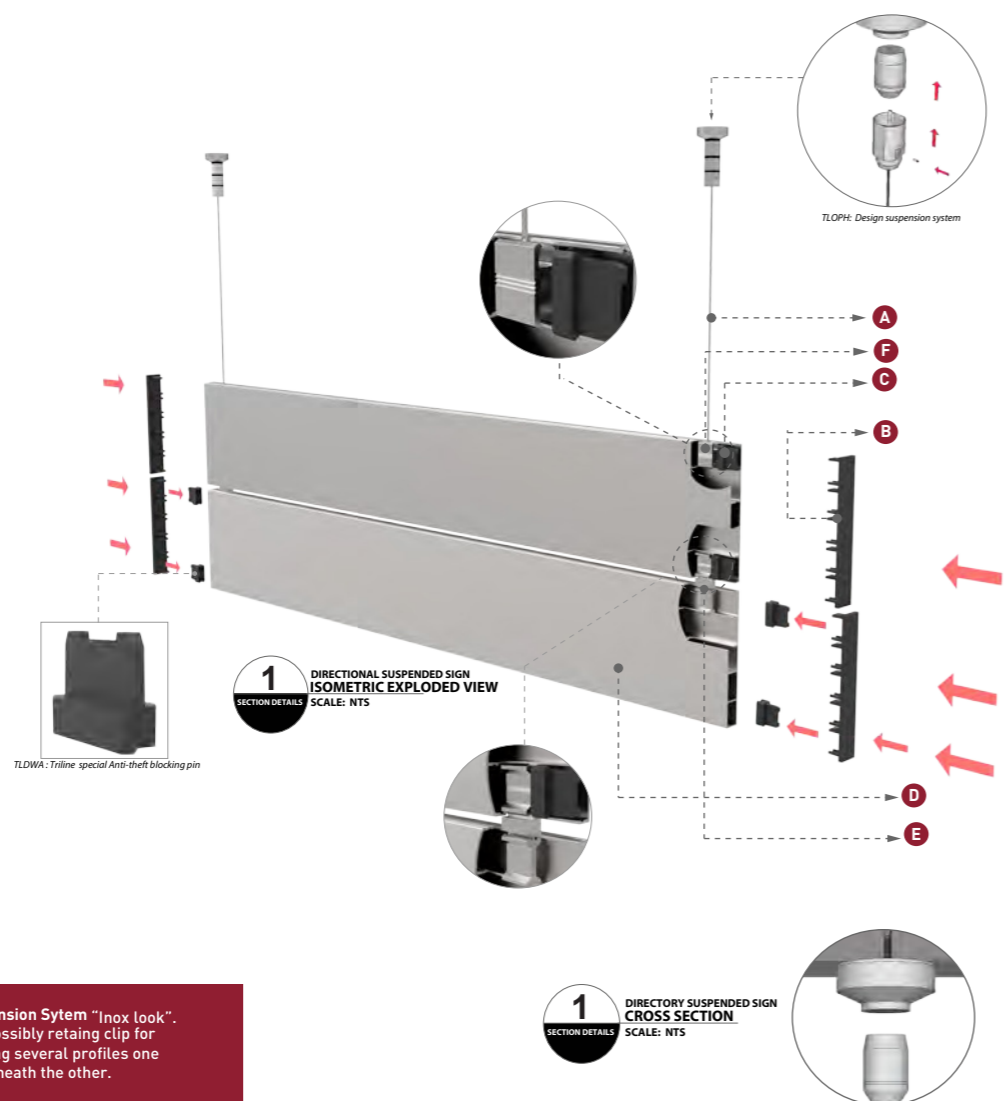

COMPONENTS

- **A** TLOPH
- **B** TLD155-B
- **C** TLDWA-B
- **D** TL155-S
- **E** TLDST-S
- **F** TLEST-B

Suspension Sytem "Inox look". Can possibly retaining clip for hanging several profiles one underneath the other.