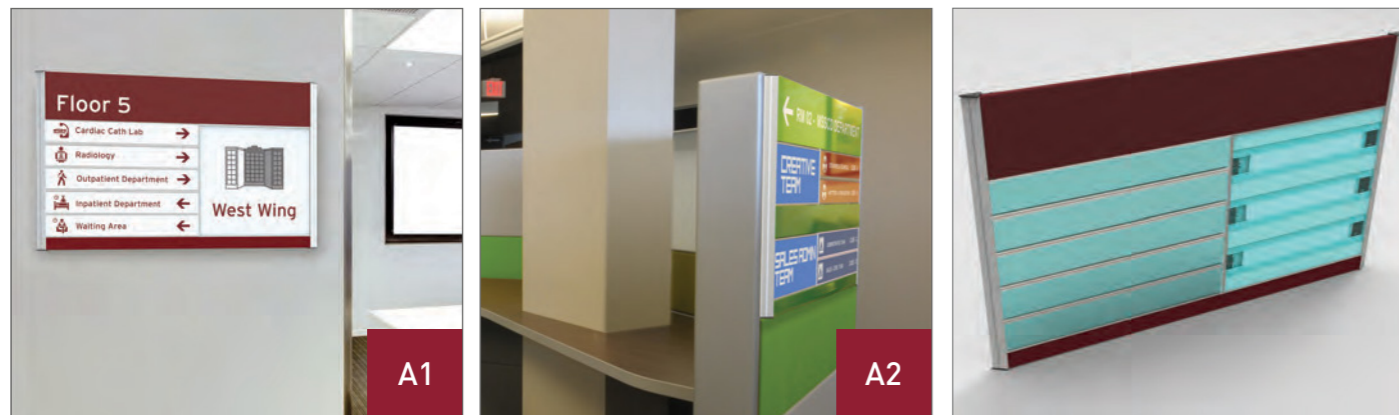

2. Pull the TLKEY backwards, the profile will be released from the clips and can be removed from the sign.

Directory Sign

DIN Measures - Exploded View

Using variable insert profiles offer the possibility to create any type measure of insert panels larger than A4 (A3, A2, A1), intergrating Maps in directories, etc.