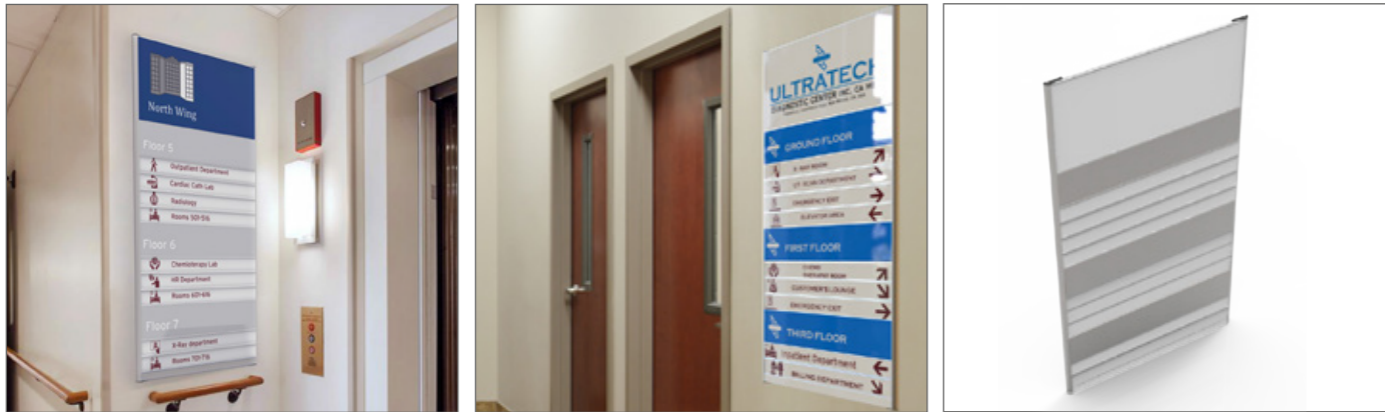

Directory Sign

Wall Mounted / Radius Side Tracks - Exploded View

Highly versatile in design & function contributing to ease of profile coupling. When changing or extending, components are relocated or added easily, without altering the rest of the sign.

COMPONENTS

- **A** TLRADES-B
- **B** TLRAD-S
- **C** TLCLI-B
- **D** TLAND-B
- **E** TLPAN-S
- **F** TLONP-S
- **G** TL62S-S
- **H** TL31-S
- **I** TL93-S
- **J** TLSCR3-B