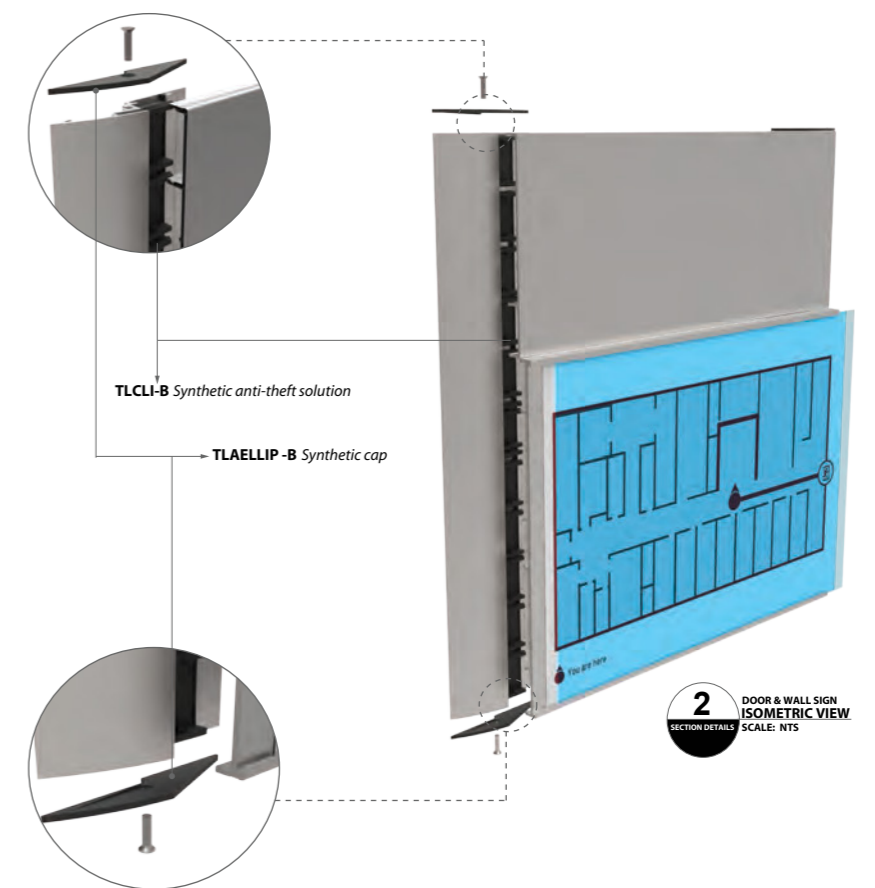

2 DOOR & WALL SIGN ISOMETRIC VIEW SCALE: NTS