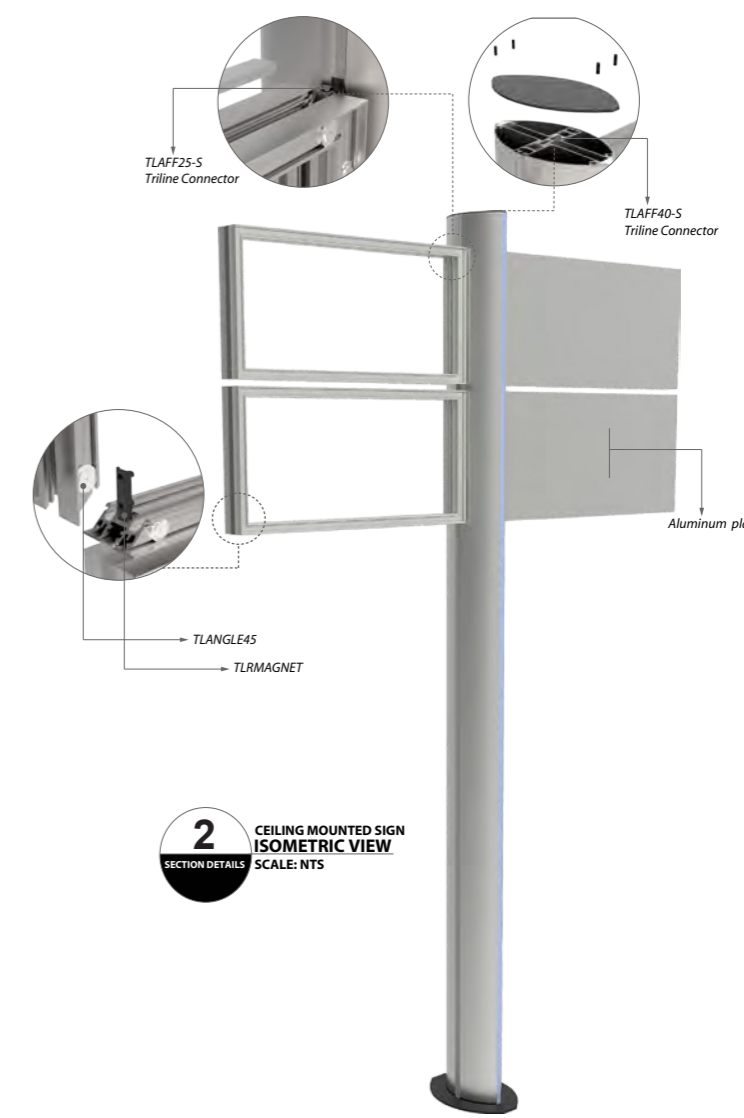

1. **APPLICATIONS**
2. VINYL LETTERING
   - DIGITAL PRINTING
   - ENGRAVING
   - SCREEN PRINTING
   - LIGHTED BOX SIGN
3. **MOUNTING POSSIBILITIES**
4. With screws and metal base for external signs
   - Directional.
5. **MOUNTING POSSIBILITIES**
6. Available Colors:
   - Grey
   - Silver

1. **SECTION DETAILS**
2. Using Triline Angle45 Profile connects its section for durability purpose
   - PROFILES have standard length of 3500 -4500mm
   - Standard Finish:
   - Mill
   - Silver Anodized