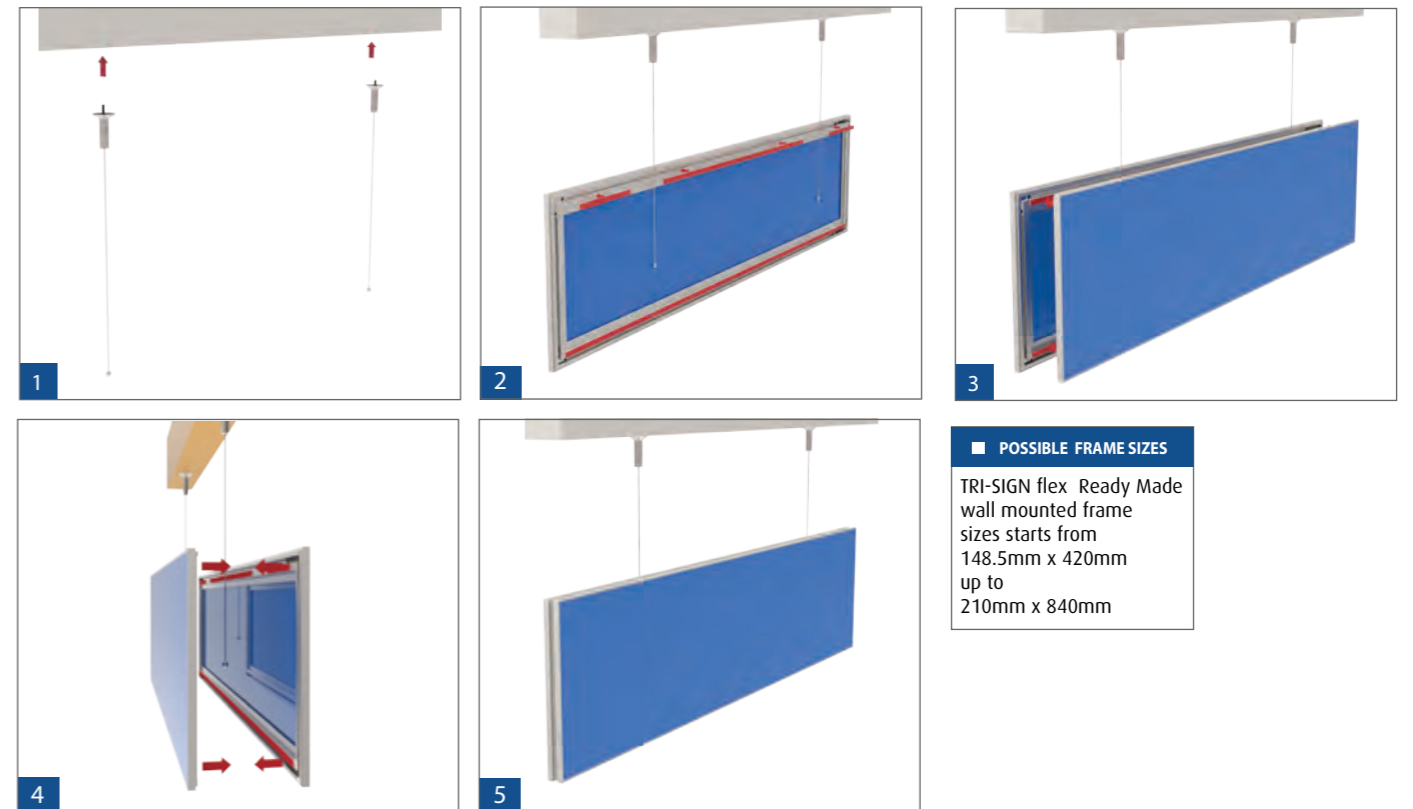

TRI-SIGN FLEX READY MADE (Suspended)

ASSEMBLY

POSSIBLE FRAME SIZES
TRI-SIGN flex Ready Made wall mounted frame sizes starts from 148.5mm x 420mm up to 210mm x 840mm

SECTION VIEW

1. **ASSEMBLING**
   Trisign Flex ready made, Suspended:
   * With Trisign Spring and bracket with assemble frame combined together to create a Flex or Clip suspension Frame Sign.
   * Connect synthetic Angle on the left side of the frame on TRIFLEX-2 Aluminum profile.
   * Reconnect 4 sides of frame for easy assemble, with TLSCRW on spring side.
2. **MOUNTING POSSIBILITIES**
   * Double Sided Tape
   * Glued with sticky plug
3. **APPLICATIONS**
   * Vinyl Lettering
   * Direct Digital Printing
   * Paper Insert