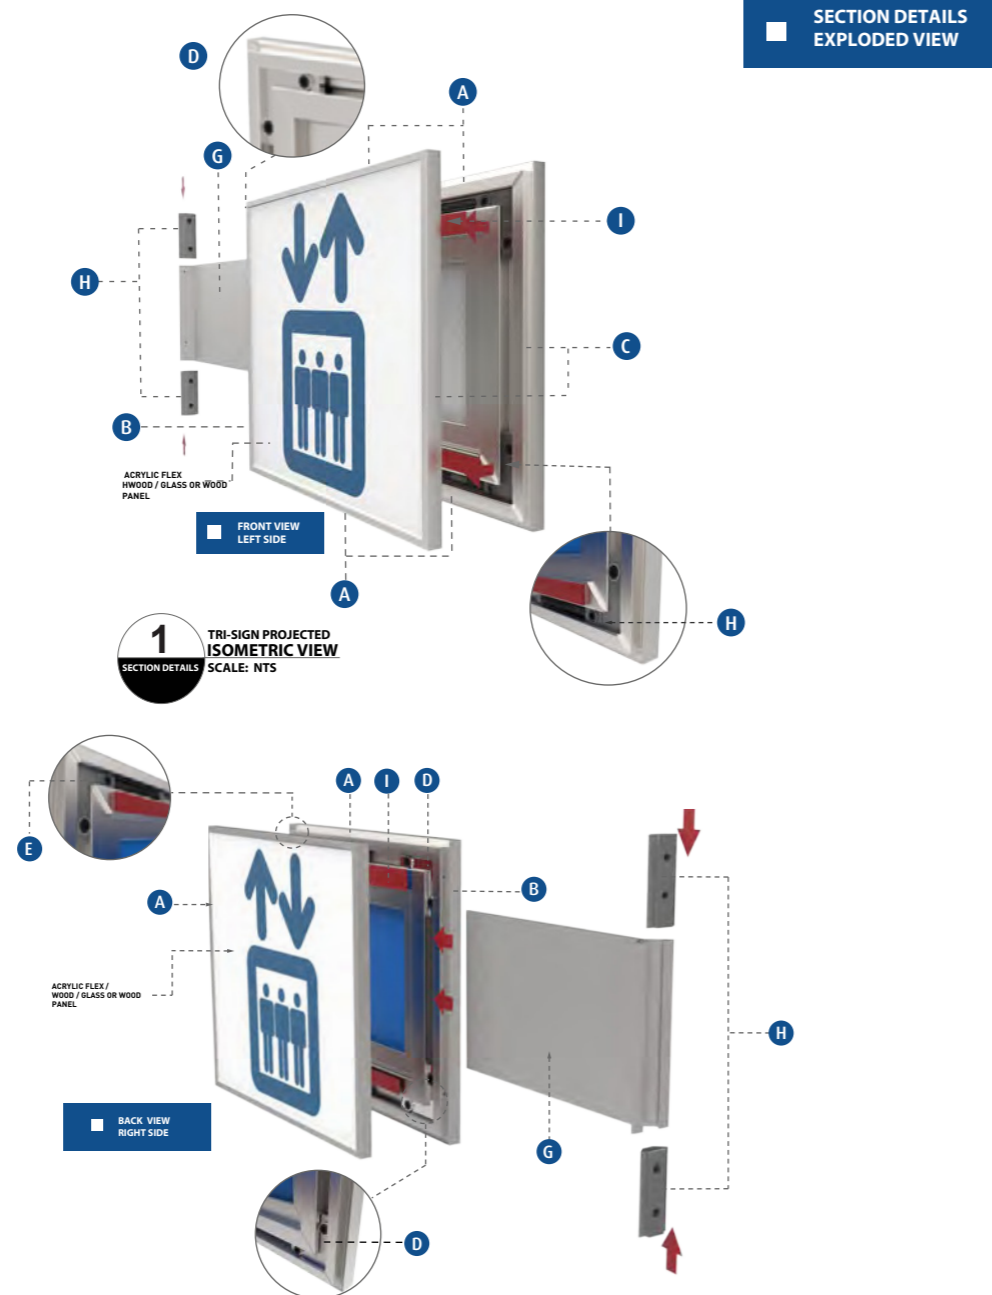

TRI-SIGN FLEX READY MADE (Projected)

Is a prestigious signage system with a stunning anodized finished and can be used either Tri-sign Flex or Tri-Sign Fix Application. Ideal for double sided and available in set of sizes for flexibility and durability.

COMPONENTS

- A TRI-FIX1-S
- B TRI-FLEX2-S
- C TRI-FLEX3-S
- D TRI-SIGN BRACKET
- E TRI-SIGN SPRING
- F TLSCRW
- G TRI-D160-S
- H TRI-SIGN PROJECTED HOLDER
- I DOUBLE SIDED TAPE

TRI-SIGN FLEX READY MADE (Projected)

ASSEMBLY

ASSEMBLING

Trisign Flex ready made, Projected:

- With Trisign Spring and bracket with assemble frame combined together to create a Flex or Clip projected Frame Sign.
- Connect synthetic Angle on the left side of the frame on TRIFLEX-2 Aluminum profile.
- Reconnect 4 sides of frame for easy assemble, with TLSCRW on spring side.

MOUNTING POSSIBILITIES

- Double Sided Tape
- Glued with sticky plug

APPLICATIONS

- Vinyl Lettering
- Direct Digital Printing
- Paper Insert

SECTION VIEW