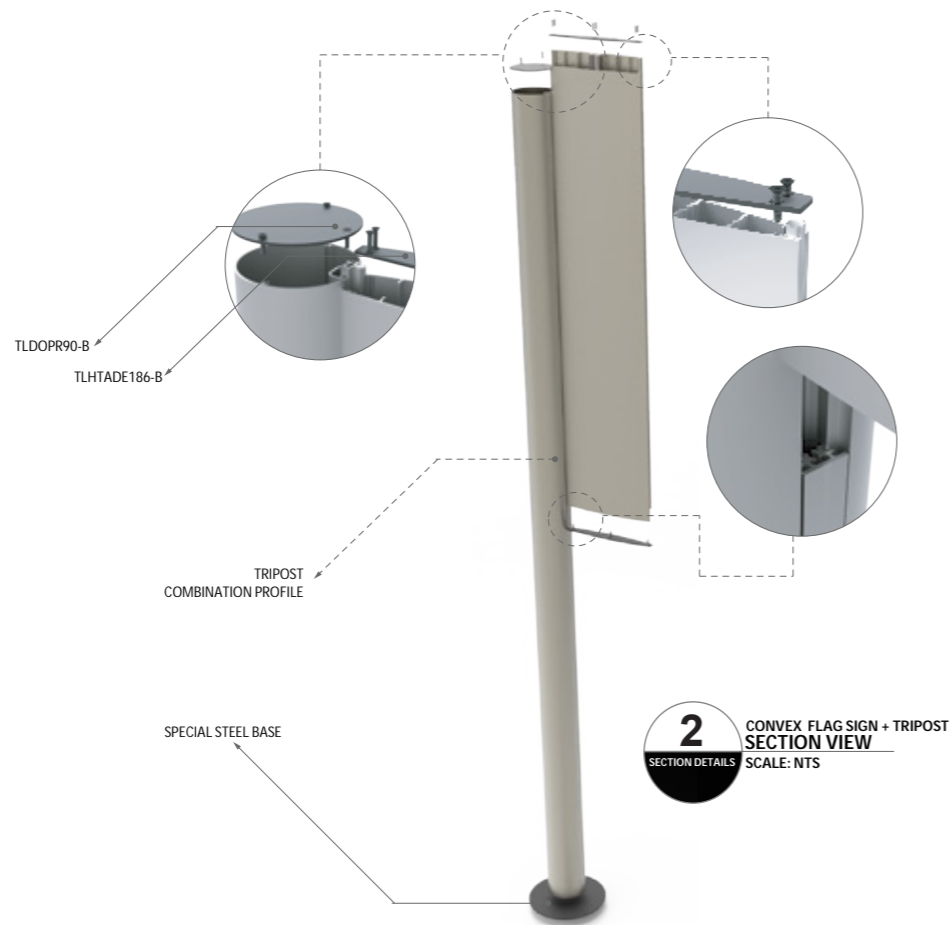

1 SECTION DETAILS
CONVEX FLAG SIGN + TRIPOST
EXPLODED VIEW
SCALE: NTS

CONVEX INSERT(FLAG SIGN)

Assembly and Section Details

Triline
modular signs and displays

■ APPLICATIONS
* Information Sign * Room Identification * Directional Sign * Regulatory Signs etc.
■ MOUNTING POSSIBILITIES
* Interior Signs for Totem Flag Sign
■ SECTION DETAILS
* Using TLHTADE186 as flag sign cover base screws as base plate. * PROFILES have standard length of 3500 mm * Standard Finish: - Mill - Silver Anodized