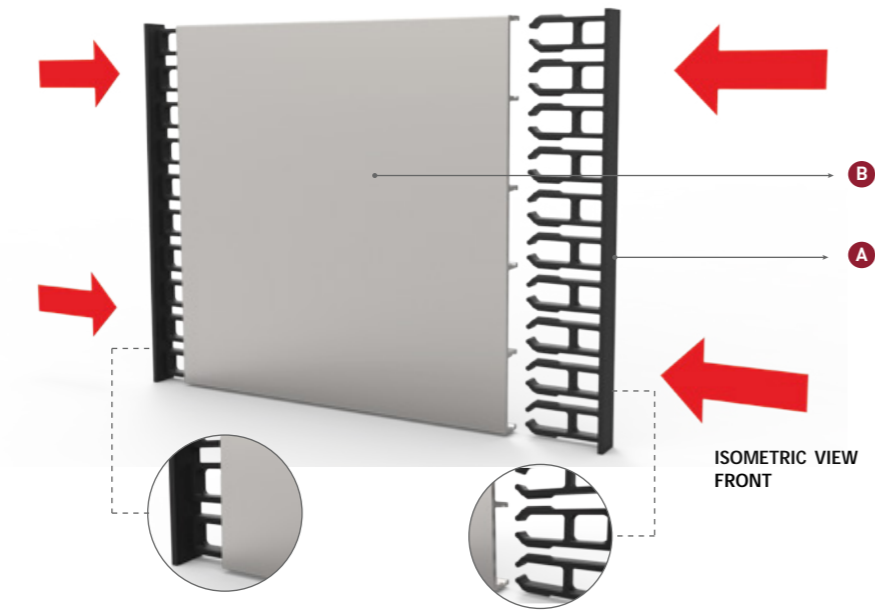

Door & Wall Sign

Synthetic End Caps - Exploded View

With easy assembly feature
*2 styles: Slim, Ellipse

DOOR & WALL SIGN

Synthetic End Caps - Assembly

Assembly and Section Details

EXPLODED VIEW

COMPONENTS

- A** TLEC155-B
- B** TL155-S
- C** ADHESIVE TAPE

1 WALL SIGN ISOMETRIC VIEW SCALE: 1:4 MTS

APPLICATIONS

- * VINYL LETTERING
- * DIGITAL PRINTING
- * ENGRAVING
- * BRAILLE TEXT
- * SCREEN PRINTING

MOUNTING POSSIBILITIES