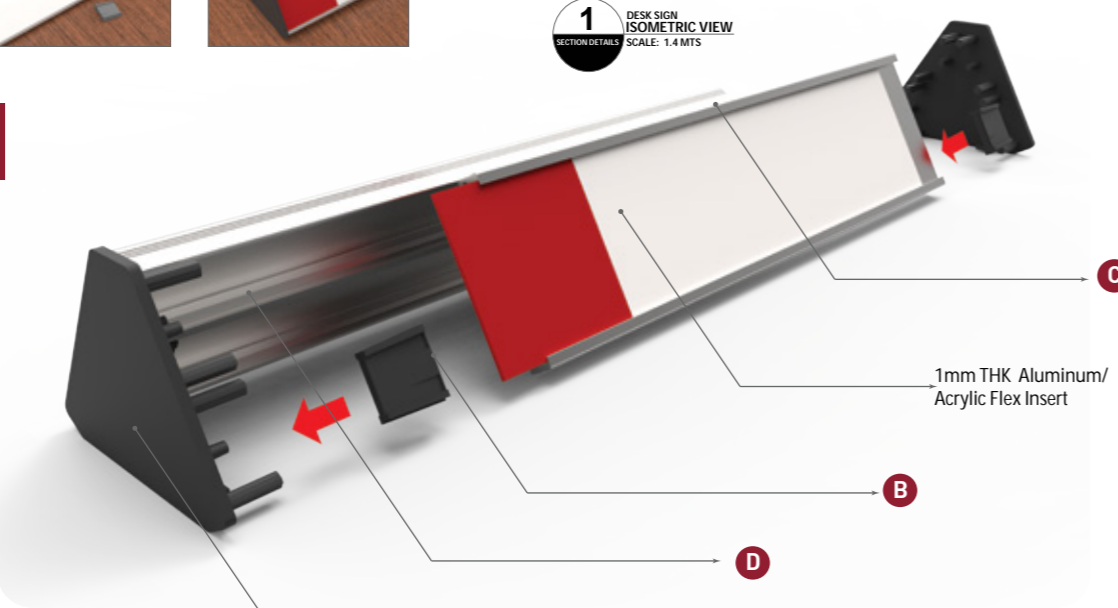

Desk Sign

Easy assembly using blocking pin

*2 Measures: 31 mm, 62 mm - Exploded View

1 DESK SIGN ISOMETRIC VIEW SCALE: 1:4 MTS

Easy Assemble

- COMPONENTS**
- A**  TL62-S Flatface Profiles
 - B**  TL62-S Flatface Profiles
 - C**  TL62-S Flatface Profiles
 - D**  TL62-S Flatface Profiles