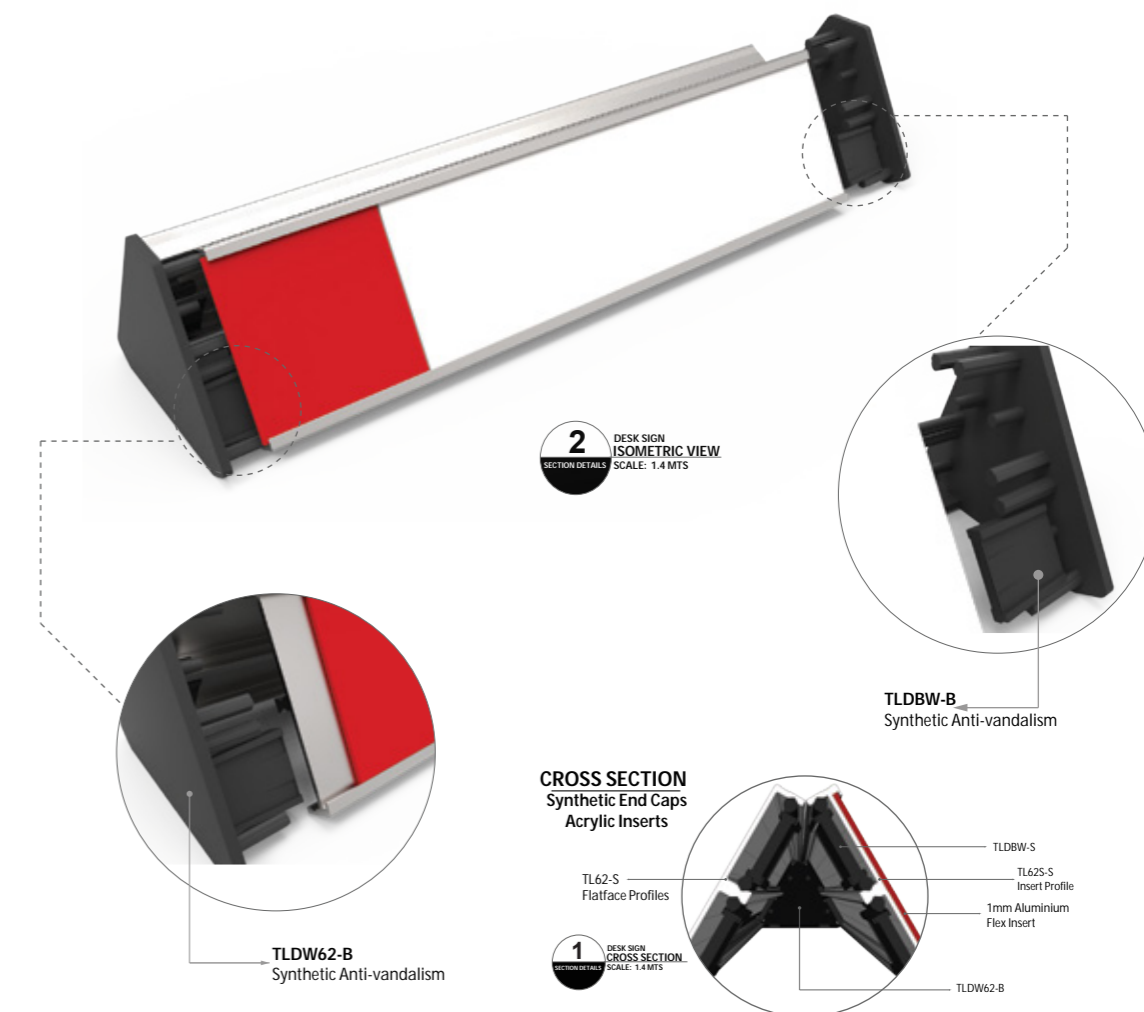

Desk Sign

Easy assembly using blocking pin

*2 Measures: 31 mm, 62 mm - Exploded View

1 DESK SIGN ISOMETRIC VIEW SCALE: 1:4 MTS

Easy Assemble

- COMPONENTS**
- A**  TL62-S Flatface Profiles
 - B**  TL62-S Flatface Profiles
 - C**  TL62-S Flatface Profiles
 - D**  TL62-S Flatface Profiles

EXPLODED VIEW

INSERT AND FACE PROFILES
Offers the possibility to insert any kind of material with thickness up to 1.75mm - 2mm THK.

CROSS SECTION Synthetic End Caps Acrylic Inserts

DESK SIGN

Assembly and Section Details

2 DESK SIGN ISOMETRIC VIEW SCALE: 1:4 MTS

CROSS SECTION Synthetic End Caps Acrylic Inserts

1 DESK SIGN CROSS SECTION SCALE: 1:4 MTS

Directory Sign

Wall Mounted / Radius Side Tracks - Exploded View

Highly versatile in design & function contributing to ease of profile coupling. When changing or extending, components are relocated or added easily, without altering the rest of the sign.