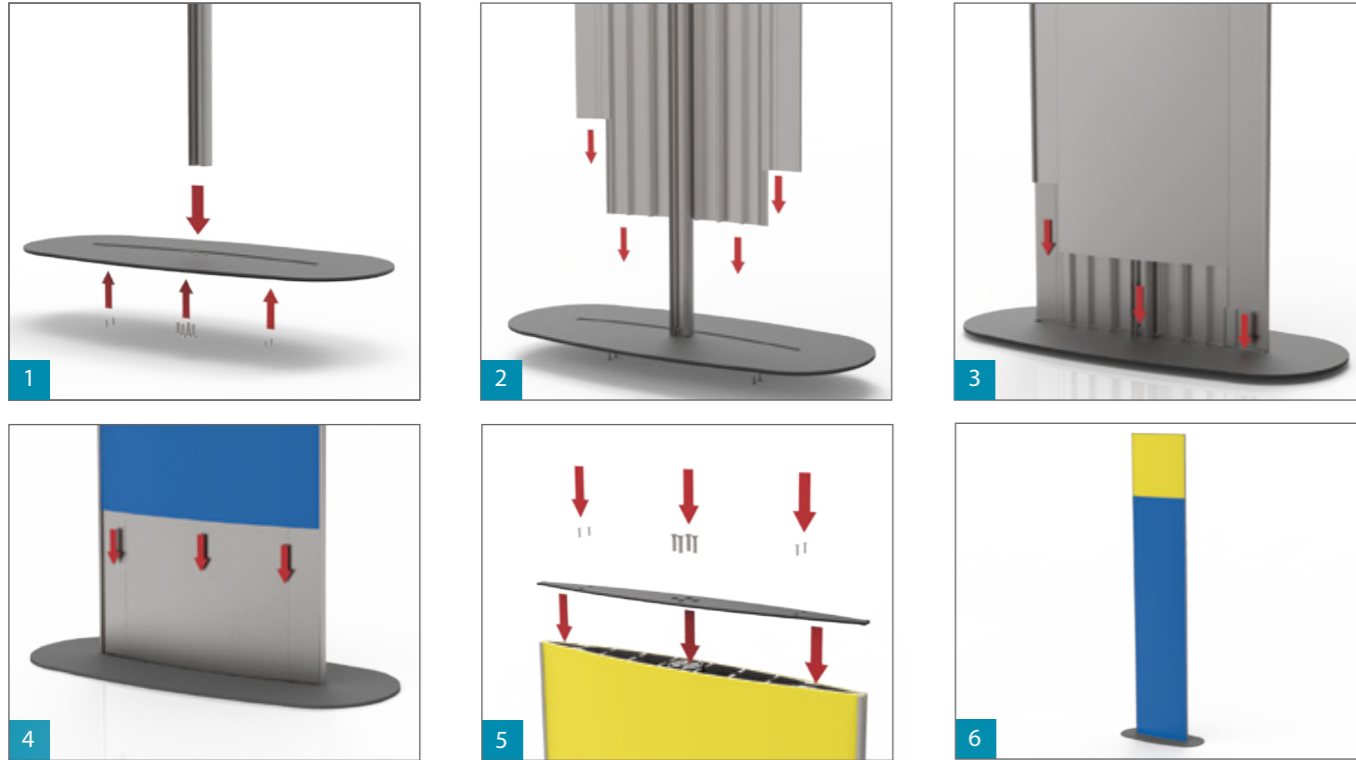

CONVEX INSERT TOTEM (RECTO -VERSO)

Assembly and Section Details

- APPLICATIONS**
 - * Information Sign
 - * Directional Sign
 - * Regulatory Signs etc.
- MOUNTING POSSIBILITIES**
 - * Interior Signs for Totem with base plate.
- SECTION DETAILS**
 - * Using TLHTP26 as electrical base screws as base plate.
 - * PROFILES have standard length of 3500 mm
 - * Standard Finish:
 - Mill
 - Silver Anodized