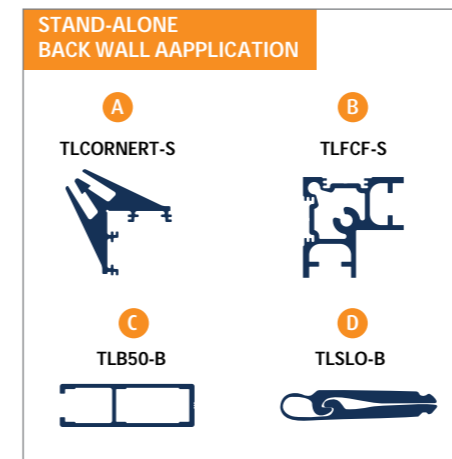

SIMPLE TENSIONING BANNER APPLICATION

1 NON-ILLUMINATED WALL MOUNTED BANNER APPLICATION

SIMPLE TENSIONING FABRIC APPLICATION

1 ILLUMINATED FREE STANDING 2 SIDES FABRIC TOTEM

2 ILLUMINATED / NON-ILLUMINATED WALL MOUNTED BANNER APPLICATION

2 NON-ILLUMINATED WALL MOUNTED SIGN

3 NON-ILLUMINATED WALL MOUNTED BANNER APPLICATION

3 NON-ILLUMINATED FREE STANDING 4 SIDES FABRIC TOTEM