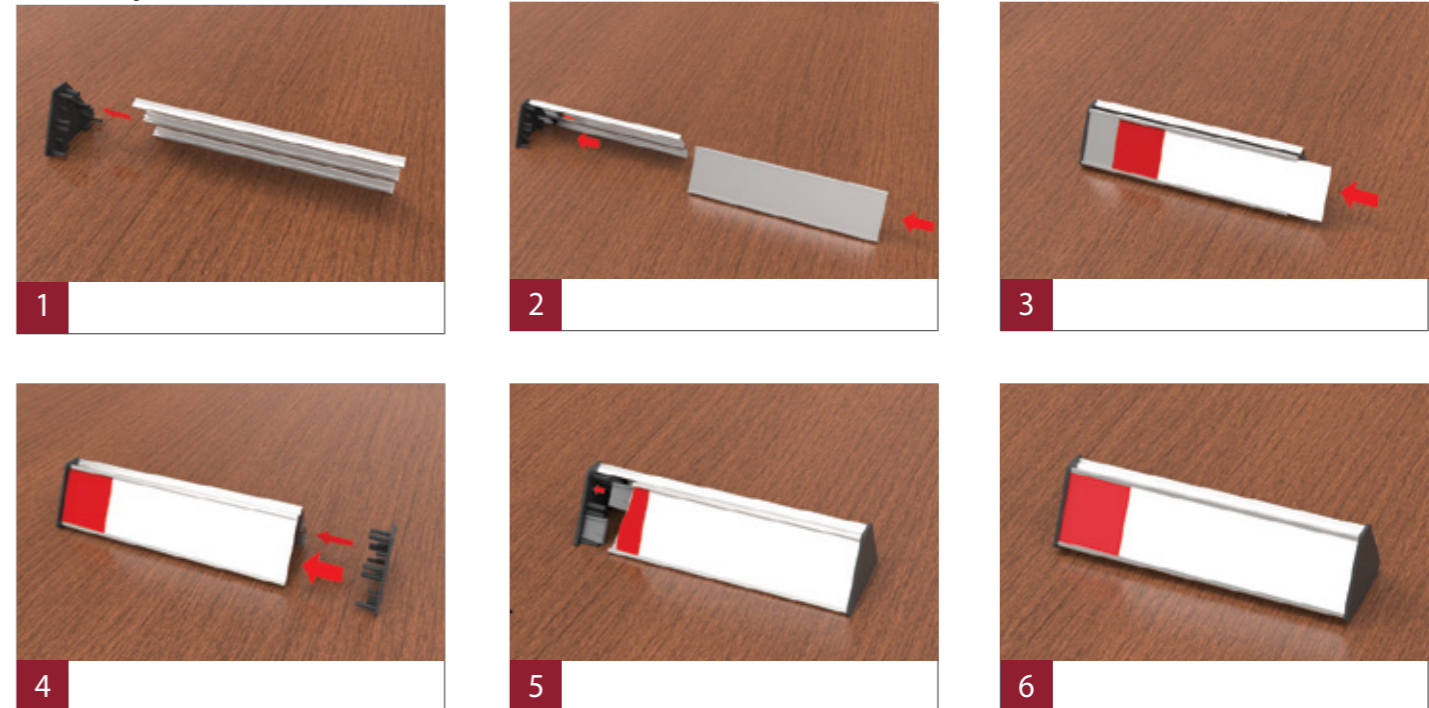

DESK SIGN

Assembly and Section Details