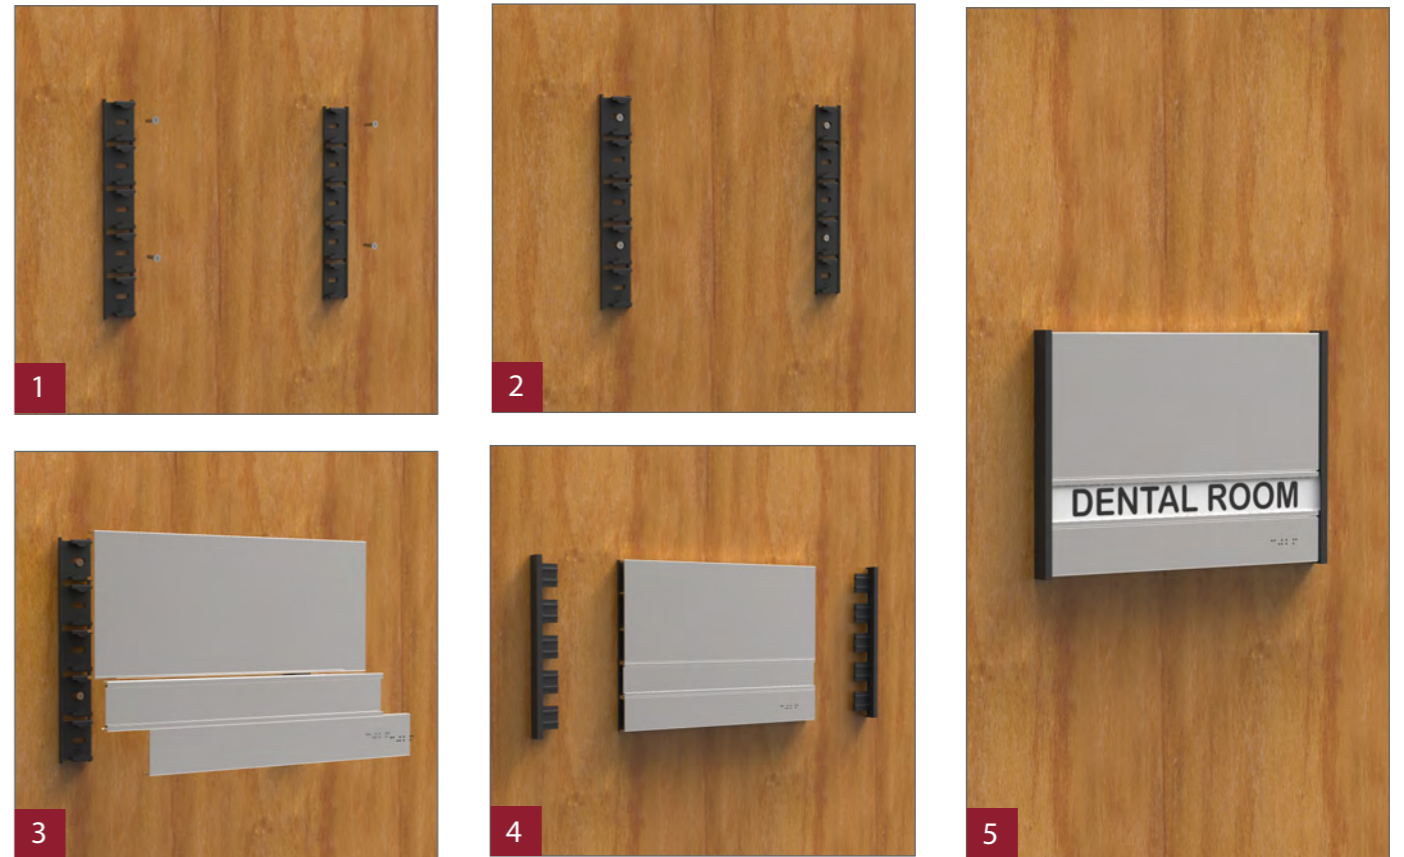

Assembly and Section Details