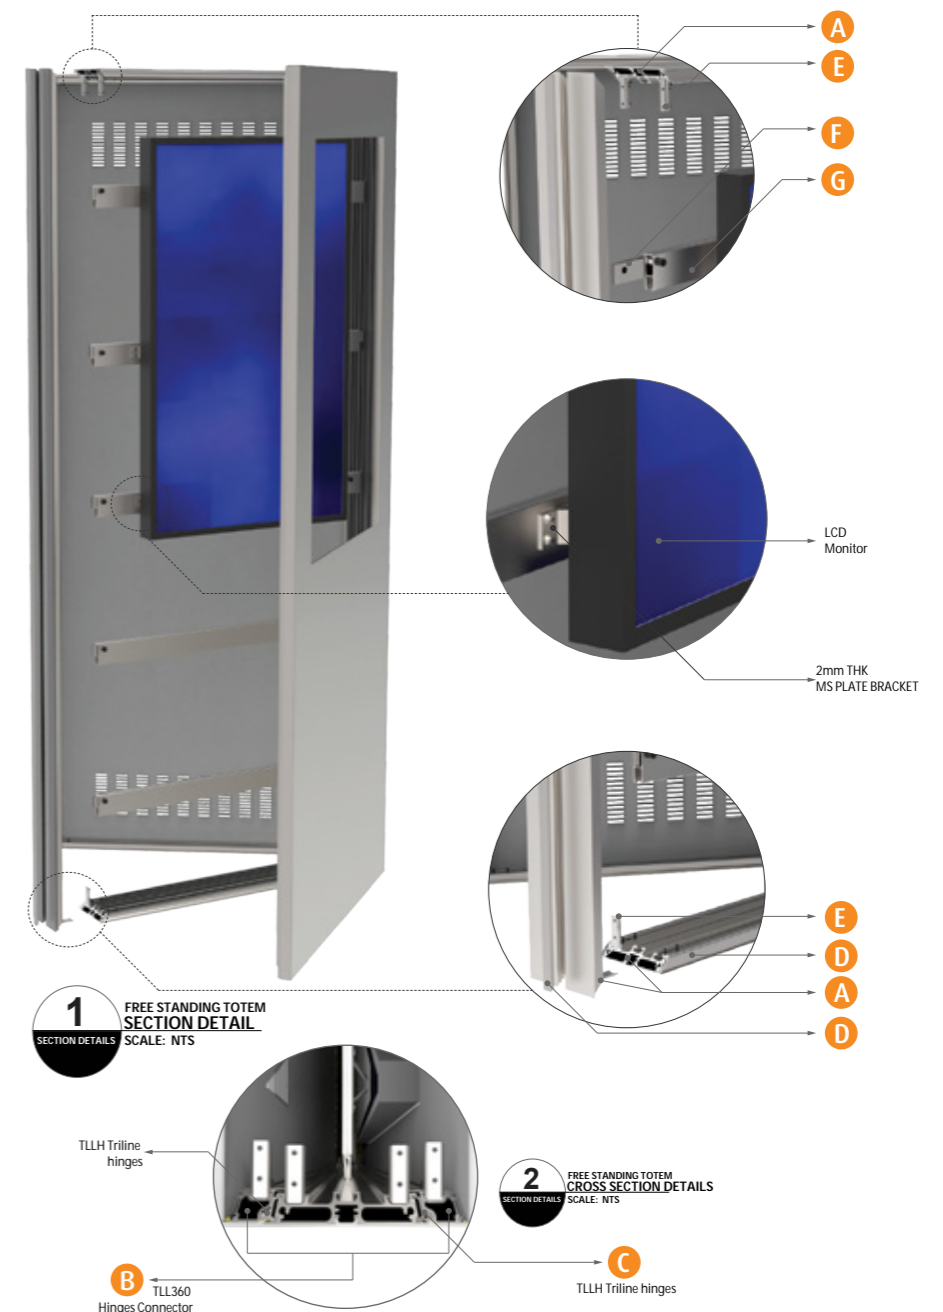

Free Standing Totem

Another high-end and very much premium with innovative design that offer a range of small, medium to large signs. Allowing the display sign to fit together using only basic assembly tools.

Its certainly a self supporting display - fixed, free-standing display light box option - that accepts variety of inserts such as paper, acrylic, aluminum, metal, glass, etc..