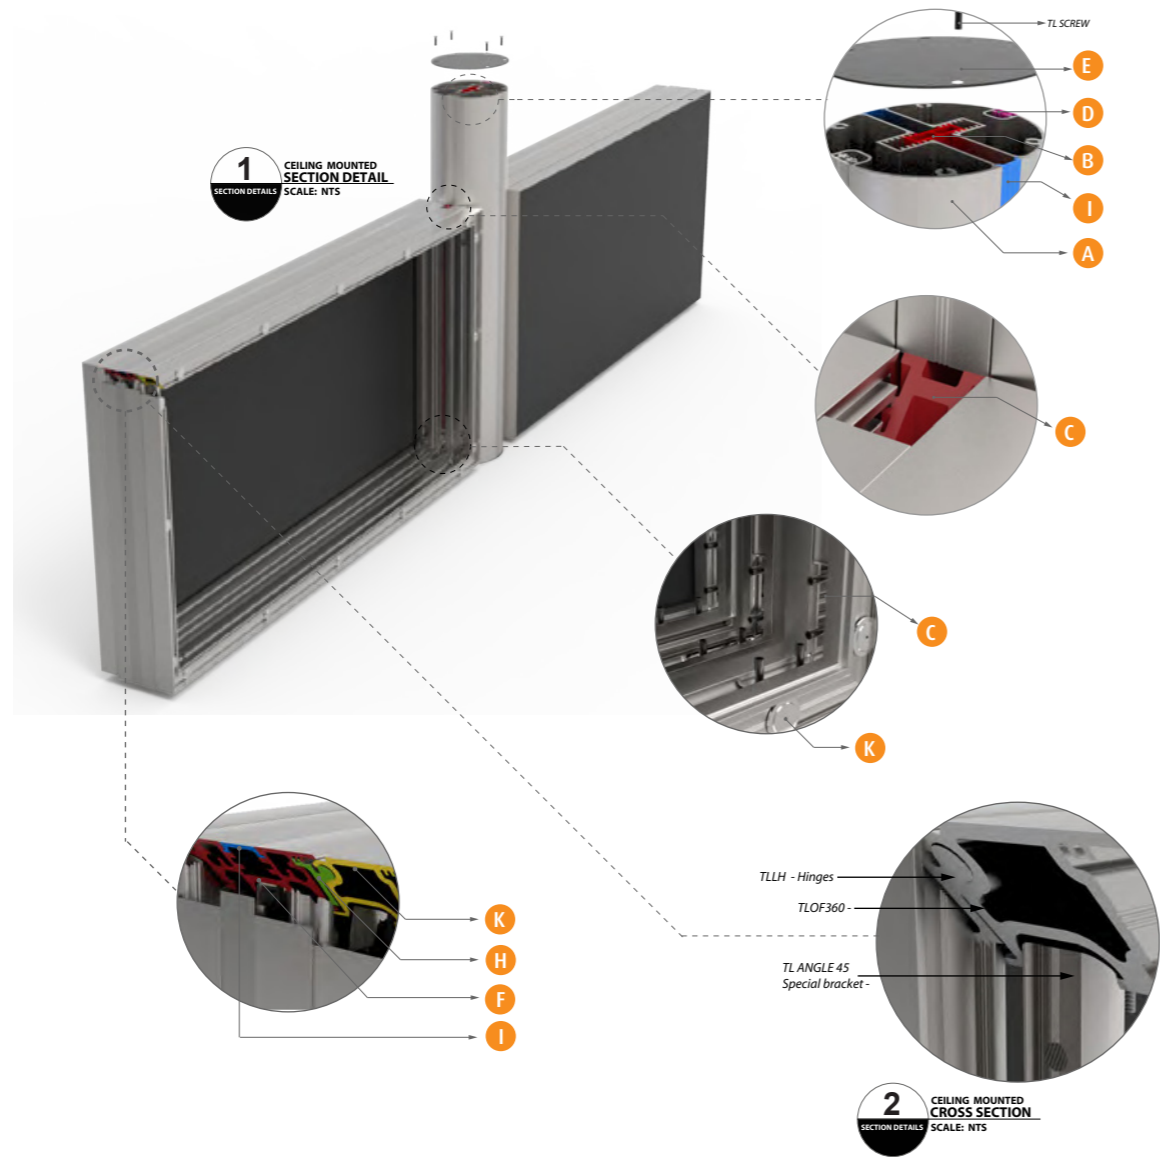

1. **COMPONENTS**
2. A TLPHR120-S
   - B TLLA40-S
   - C TLLA25-S
   - D TLOPV-S
   - E TLBHR120-COV
   - F TLBT60-S
   - G TLL360-S
   - H TLLH-S
   - I TLBTC-S
   - J TL ANGLE 45
   - K TLRMAGNET
   - L TLSCR2-S