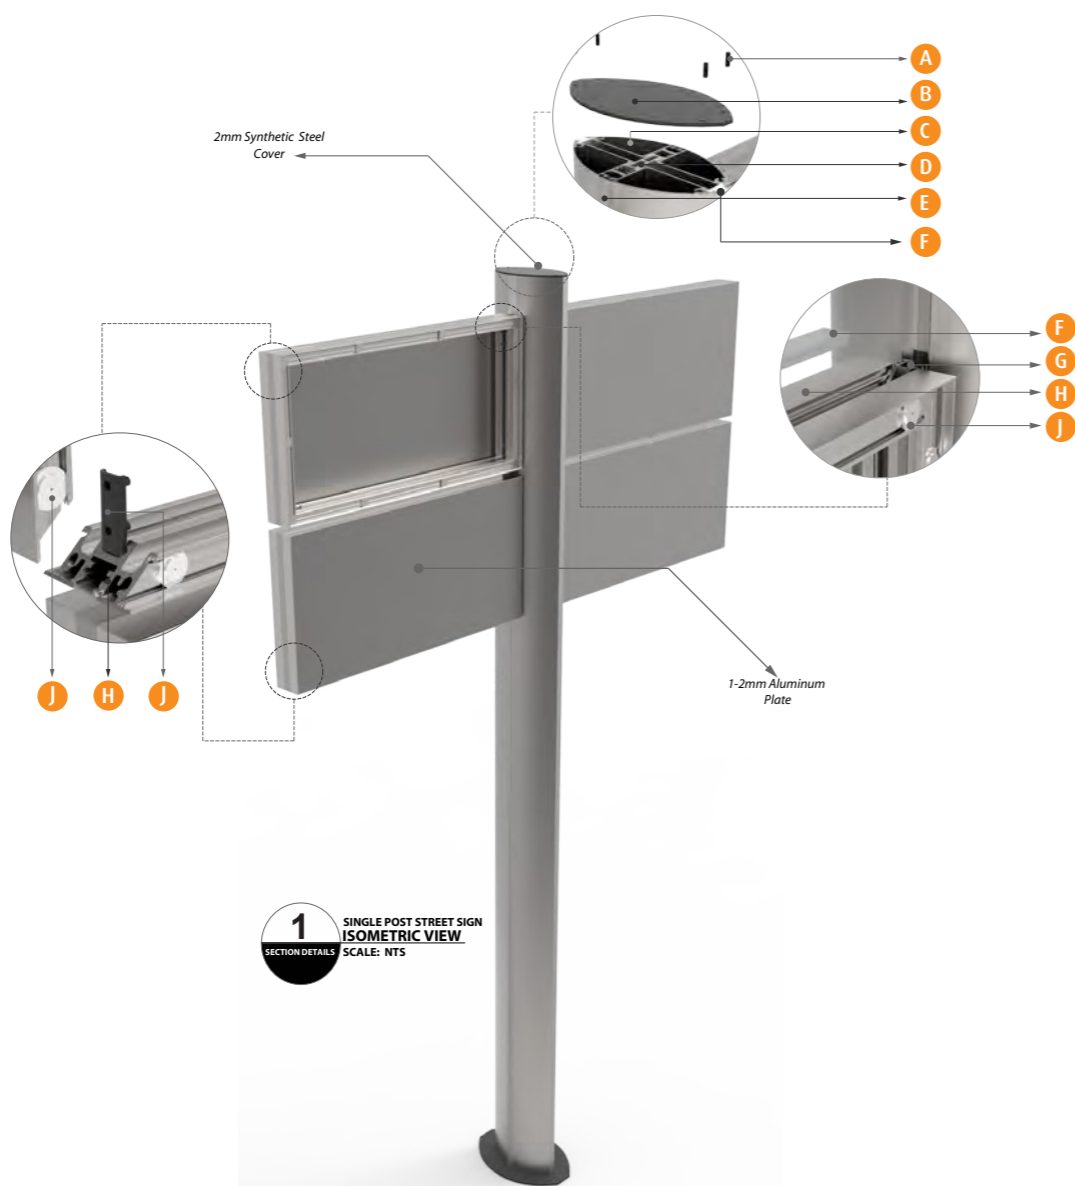

1. **COMPONENTS**
2. **A** TLSCR5-S
   - **B** TLPHE180-COV
   - **C** TLPHE180-S
   - **D** TLLA40-S
   - **E** TLOPV-S
   - **F** TLBTC-S
   - **G** TLLAF25-S
   - **H** TLBT60-S
   - **I** TLANGLE45
   - **J** TLRMAGNET