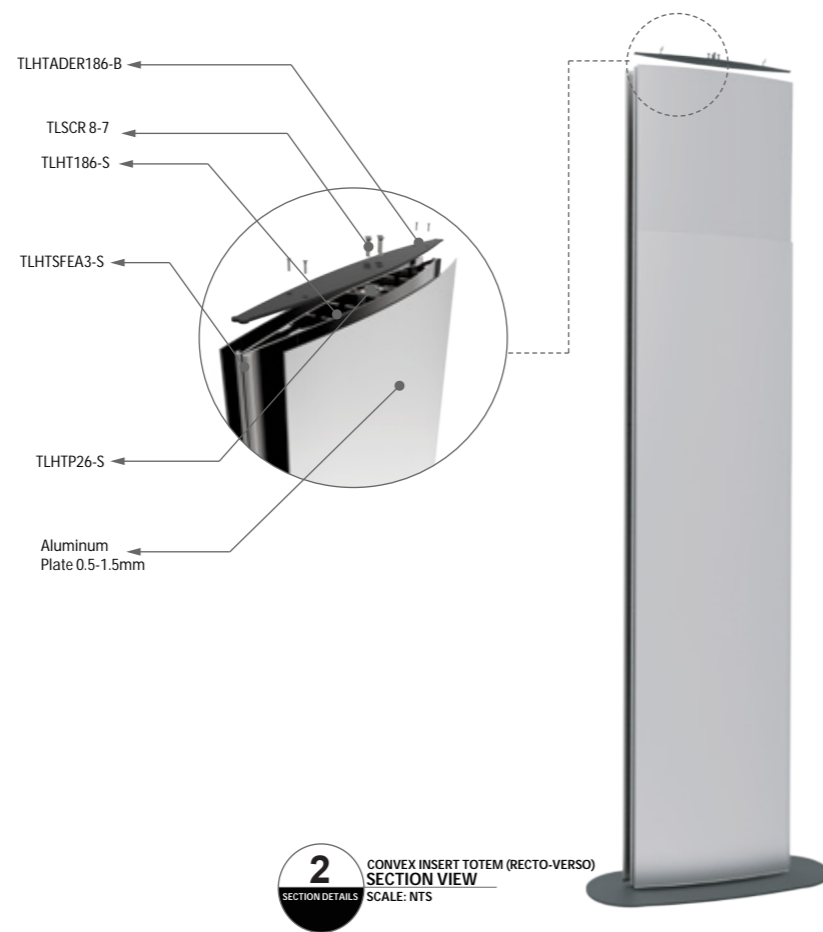

CONVEX INSERT TOTEM (RECTO -VERSO)

Assembly and Section Details

- APPLICATIONS**
 - * Information Sign
 - * Directional Sign
 - * Regulatory Signs etc.
- MOUNTING POSSIBILITIES**
 - * Interior Signs for Totem with base plate.
- SECTION DETAILS**
 - * Using TLHTP26 as electrical base screws as base plate.
 - * PROFILES have standard length of 3500 mm
 - * Standard Finish:
 - Mill
 - Silver Anodized