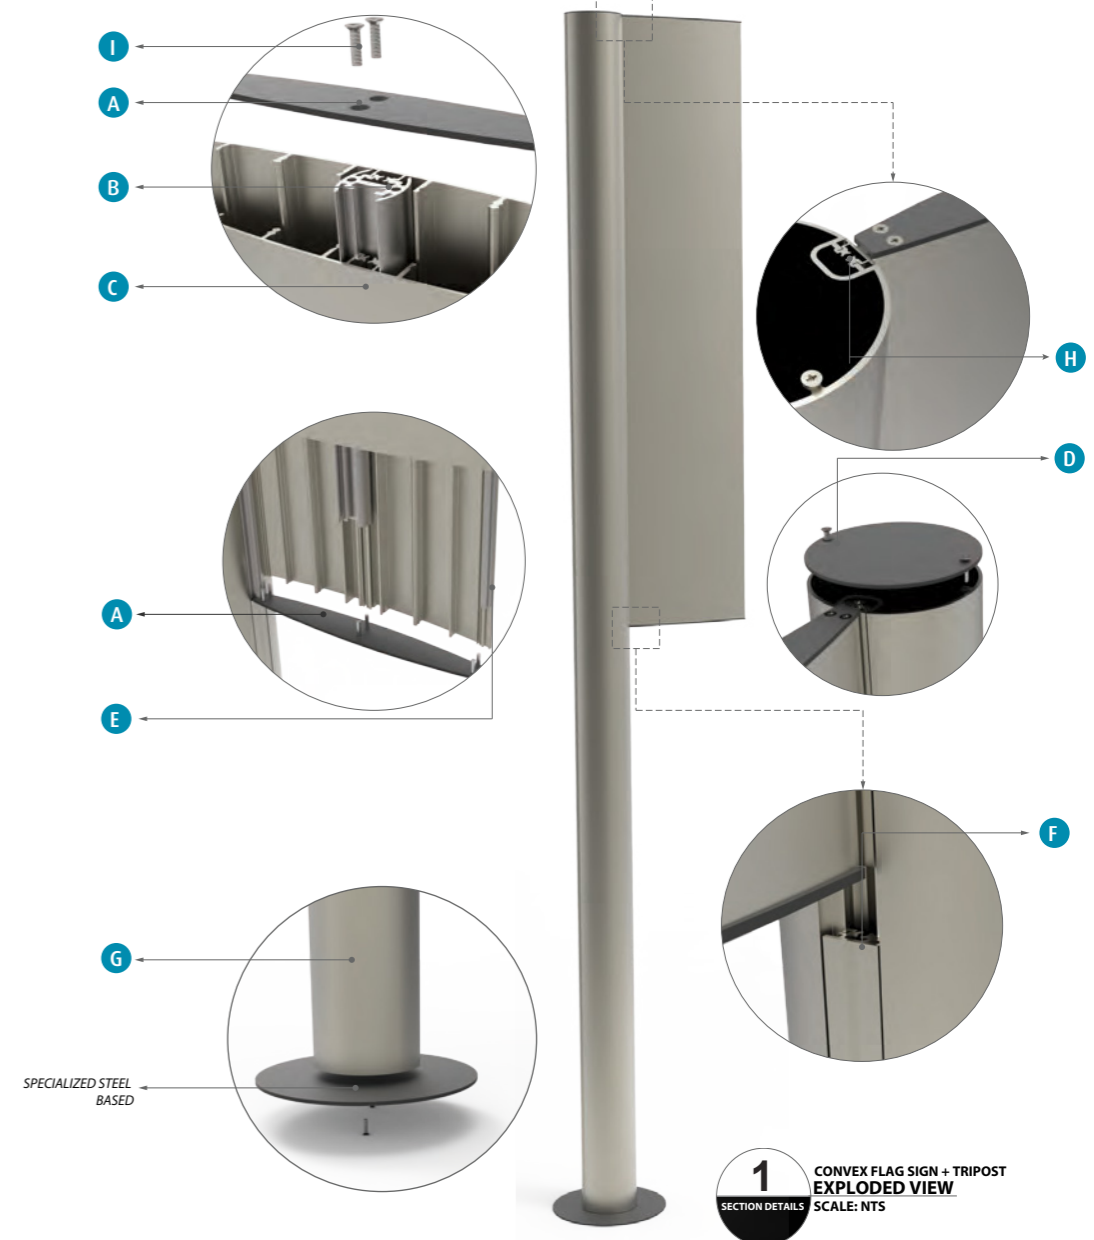

1 SECTION DETAILS
CONVEX FLAG SIGN + TRIPOST
EXPLODED VIEW
SCALE: NTS