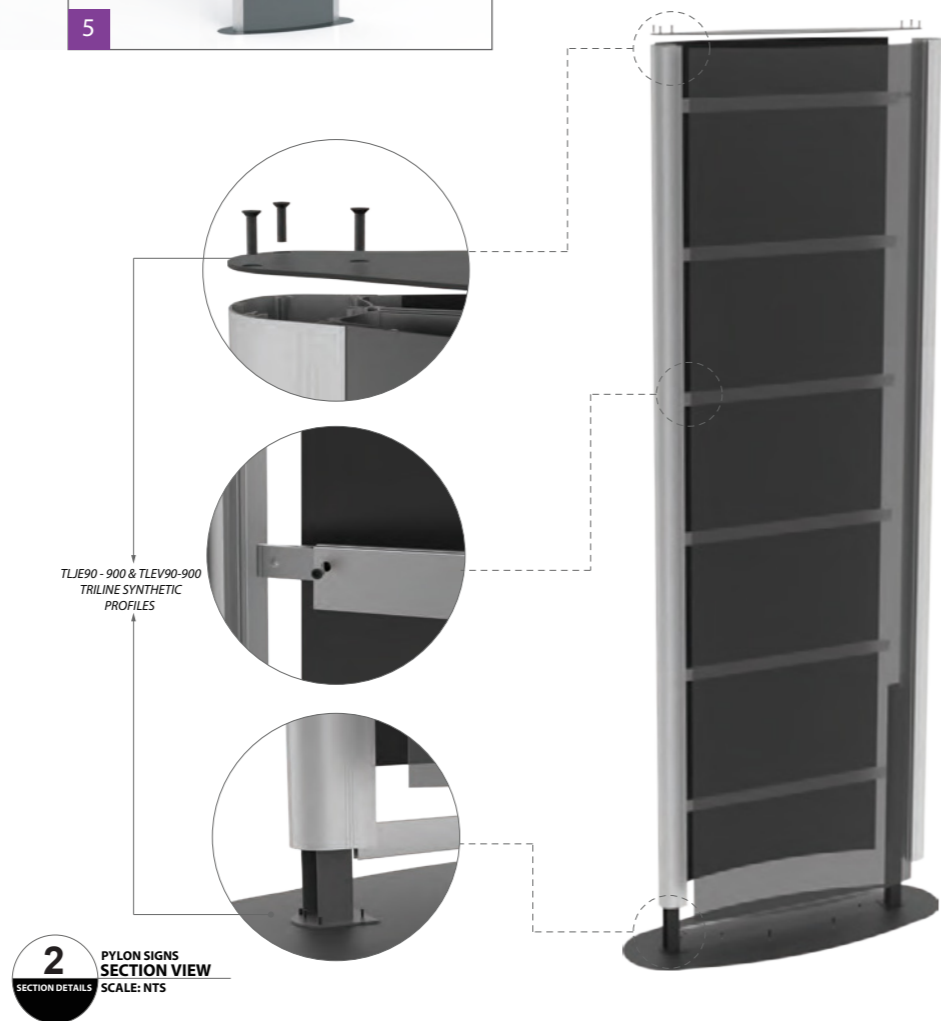

PYLON SIGN

Assembly and Section Details

1. **APPLICATIONS**
2. Directional Pylon Signs
   - Pylon Corporate Signs
3. **MOUNTING POSSIBILITIES**
4. Using TLSV90 - Support standee is so easy to assemble.

1. **SECTION DETAILS**
2. Using TLSV90 - TLTE90-900 BASE
   - Basic Colors
     - Silver
     - Gray
   - PROFILES have standard length of 3500 -4500mm
   - Standard Finish:
     - Mill
     - Silver Anodized

Posts & Panels

2 standard posts of 60mm & 90mm with 1 slot, 4 standard profiles with two locking possibilities.

A fixation profile that makes any exterior creation possible.

A new adapter profile that gives more stability when thin plate materials are used like aluminum or steel.

Ideal for personnel signs, parking signs, flag signs, directional signs, stands and more...

1. **COMPONENTS**
2. A TLSCR4,5 & 6-S
   - B TLDOPR90-B
   - C TLSLO
   - D TLP90-S
   - E TLBPE-S
   - F TLBEV-S
   - G TLBTP-B
   - H TLAD4-S
   - I TLB50-S
   - J TLB100-S
   - K TLB200-S
   - L TLOPV-S
   - M TLSV90