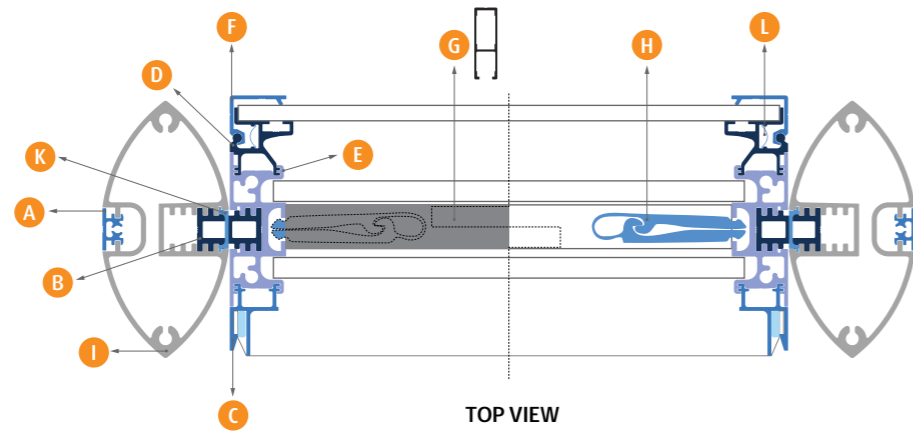

SECTION VIEWS

2 FREE STANDING POSTER BOX
ISOMETRIC VIEW
SECTION DETAILS
SCALE: NTS

FREE STANDING PANEL NON-ILLUMINATED OR ILLUMINATED CLICK FRAME & FABRIC TOTEM

- COMPONENTS
- A TLOPV
 - B TLLAF25
 - C TLLBTf-S
 - D TLLBTf-S
 - E TLSFSA-S
 - F TLBT60-S
 - G TLSFSC6-S / TlsNAPC-3
 - H TLB50-S
 - I TLSLO-B
 - J TLPHR100-S
 - K TLPHR100-COV-B
 - L TLBTC-S
 - M TLSPRING-7G
 - N TLANGLE 45/17mm
 - TLBRAC-10G