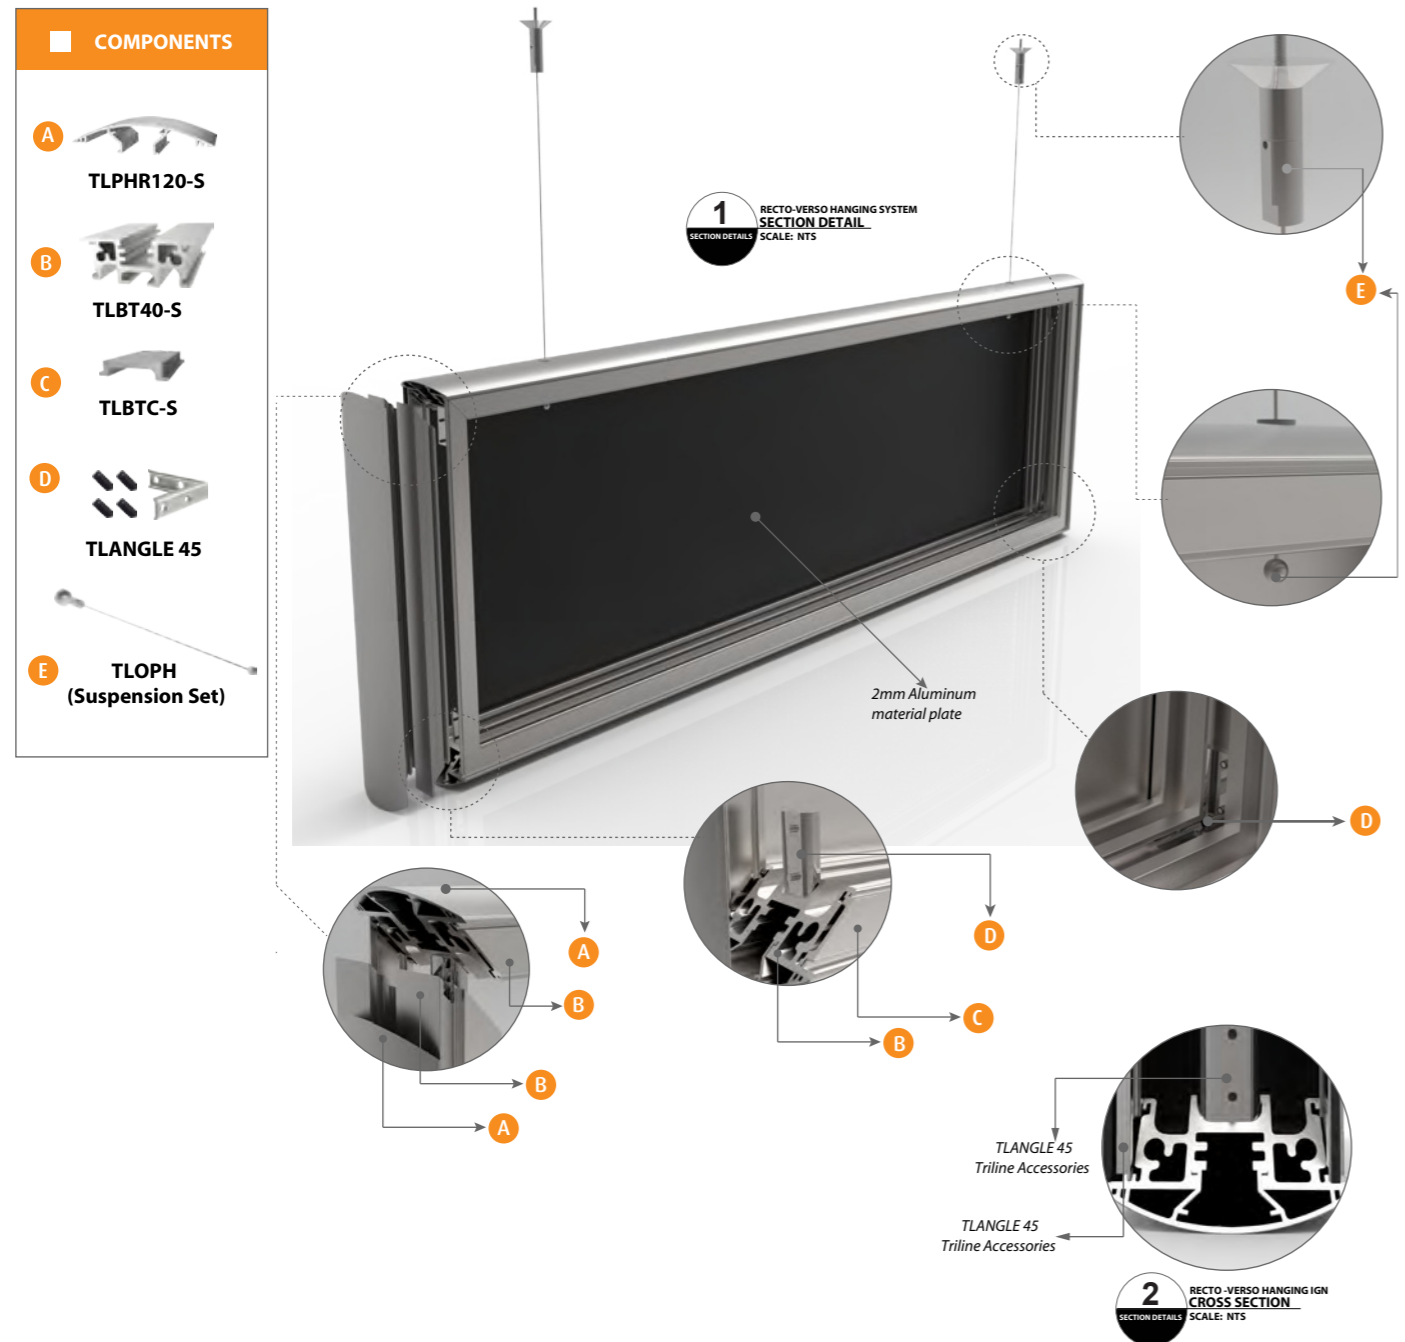

- SECTION DETAILS**
- Basic Colors:
- Silver
- Gray
- * PROFILES have standard length of 3500 - 4500mm
- * Standard Finish:
- Mill
- Silver Anodized

Technical Details

Recto-Verso Hanging System

Small space interior is one of the aspect that Triline considered to give you an effective wayfinding solution without damaging the aesthetic of the design.

With this innovation, you can create a wayfinding and identification that provided assistance in a less spacious area.

RECTO-VERSO HANGING SIGN

Assembly and Section Details

- APPLICATIONS**

 - * VINYL LETTERING
 - * DIGITAL PRINTING
 - * ENGRAVING
 - * BRAILLE TEXT
 - * SCREEN PRINTING
 - * LIGHTED BOX SIGN