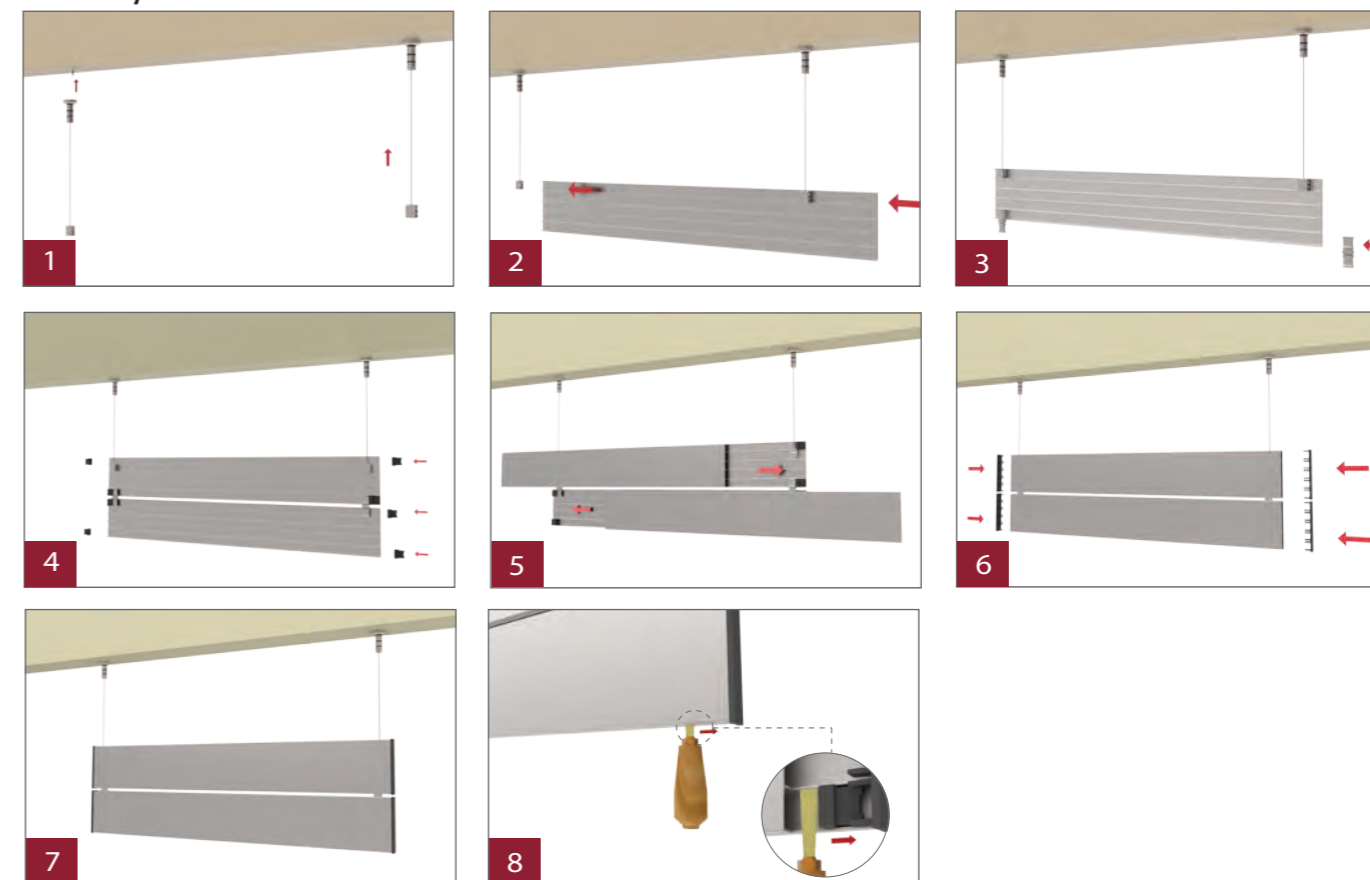

Double sided end-caps from 62mm to 248 mm. Suspension System "Inox Look".

COMPONENTS

- A** TLOPH
- B** TLD155-B
- C** TLDWA-B
- D** TL155-S
- E** TLDST-S
- F** TLEST-B

Suspension Sytem "Inox look". Can possibly retaining clip for hanging several profiles one underneath the other.

Directional Suspended Sign

Assembly and Section Details

APPLICATIONS

- * VINYL LETTERING
- * DIGITAL PRINTING
- * ENGRAVING
- * SCREEN PRINTING

EASY ASSEMBLE

- * SUSPENSION HANGING SYSTEM

SECTION DETAILS

- * SINGLE END CAPS HAS 2 basic colors
 - Black
 - Grey
- * PROFILES have standard lenght of 3500mm - standard finishes
 - Mill
 - Silver Anodized