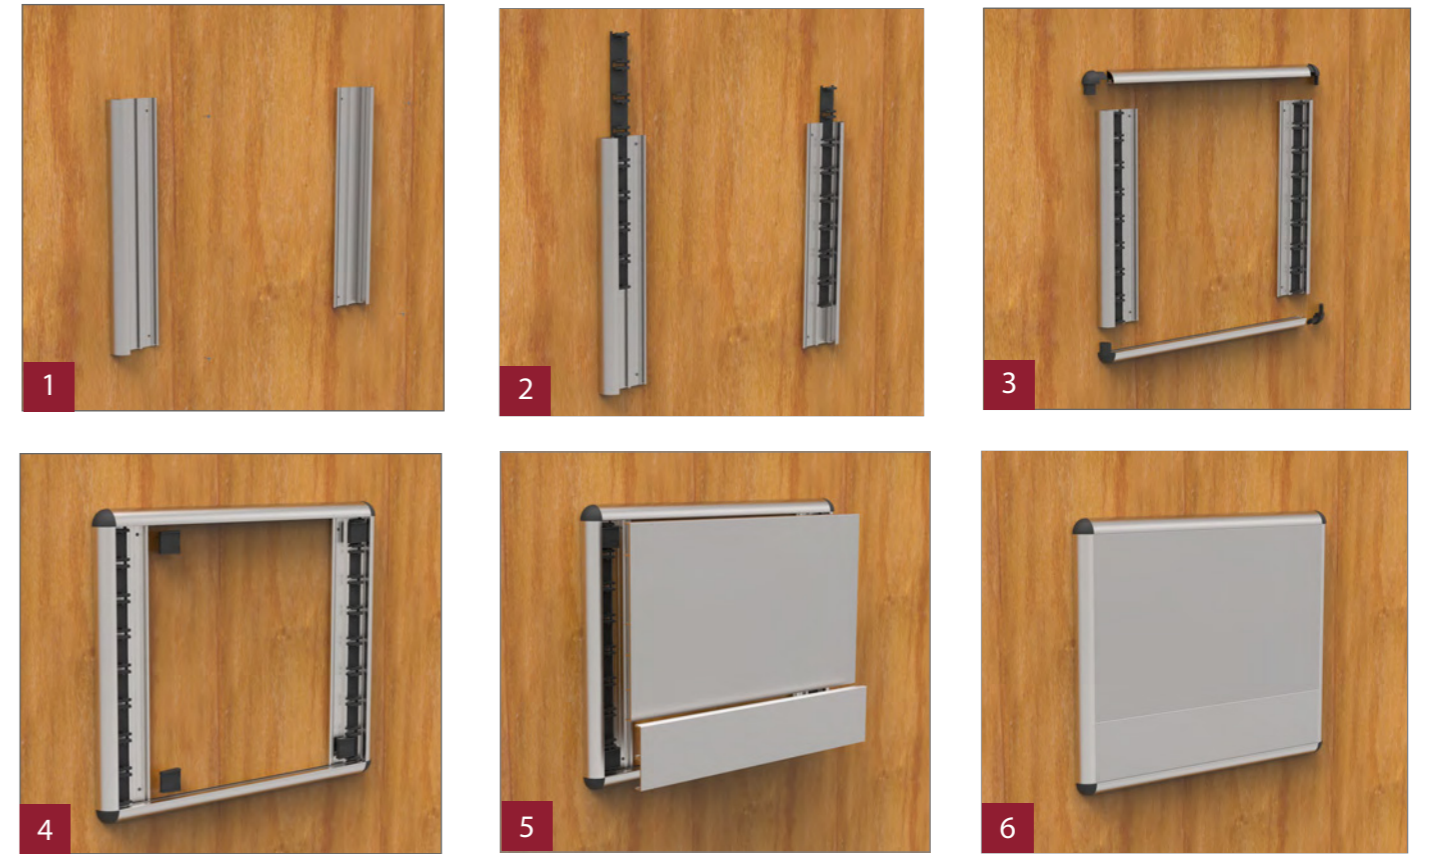

COMPONENTS

- A** TLHRA-B
- B** TLRAD-S
- C** TLEKR-S
- D** TLCLI-B
- E** TL186-S
- F** TL62-S

DOOR & WALL SIGN

(Aluminum Side-Tracks Using Full Frame feature)

Assembly and Section Details

APPLICATIONS

- * VINYL LETTERING
- * DIGITAL PRINTING
- * ENGRAVING
- * BRAILLE TEXT
- * SCREEN PRINTING