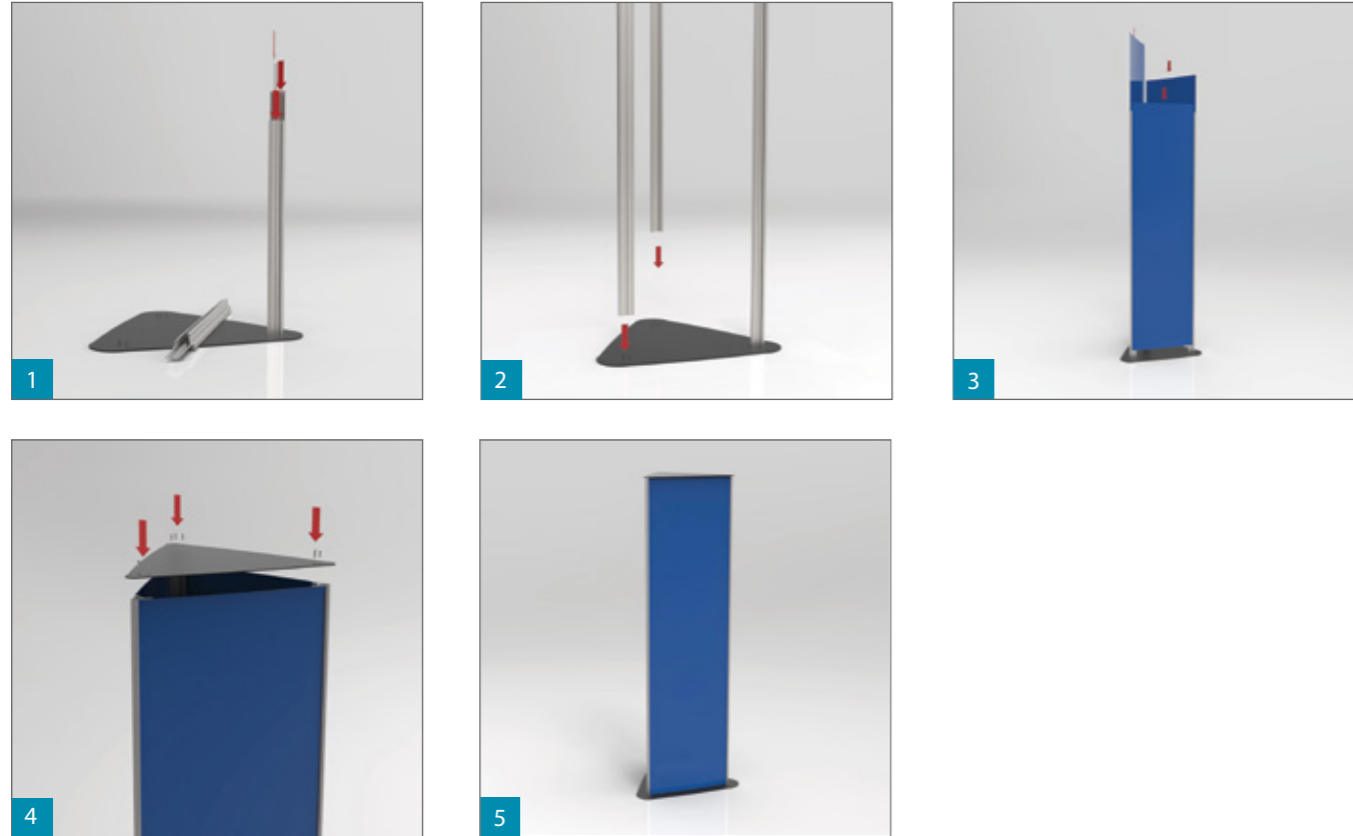

CONVEX INSERT TOTEM (TRIANGLE)

Assembly and Section Details