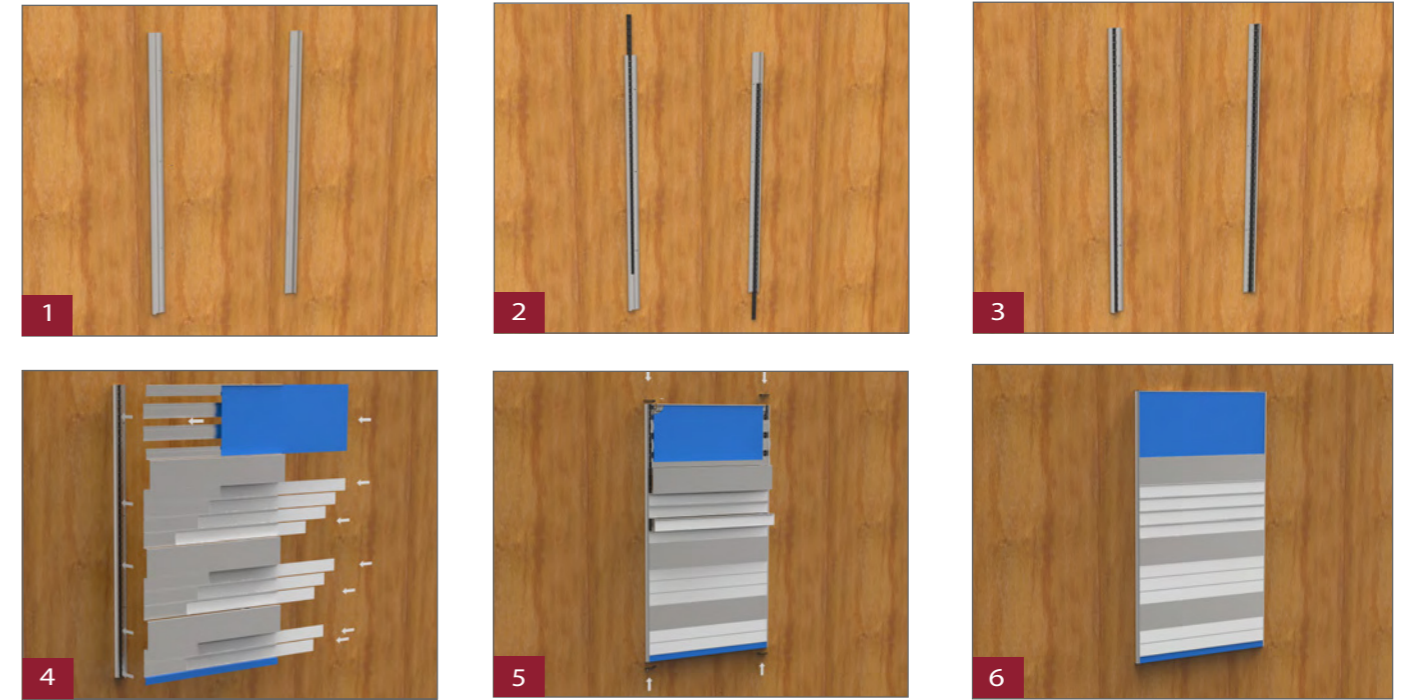

DIRECTORY SIGN

Assembly and Section Details