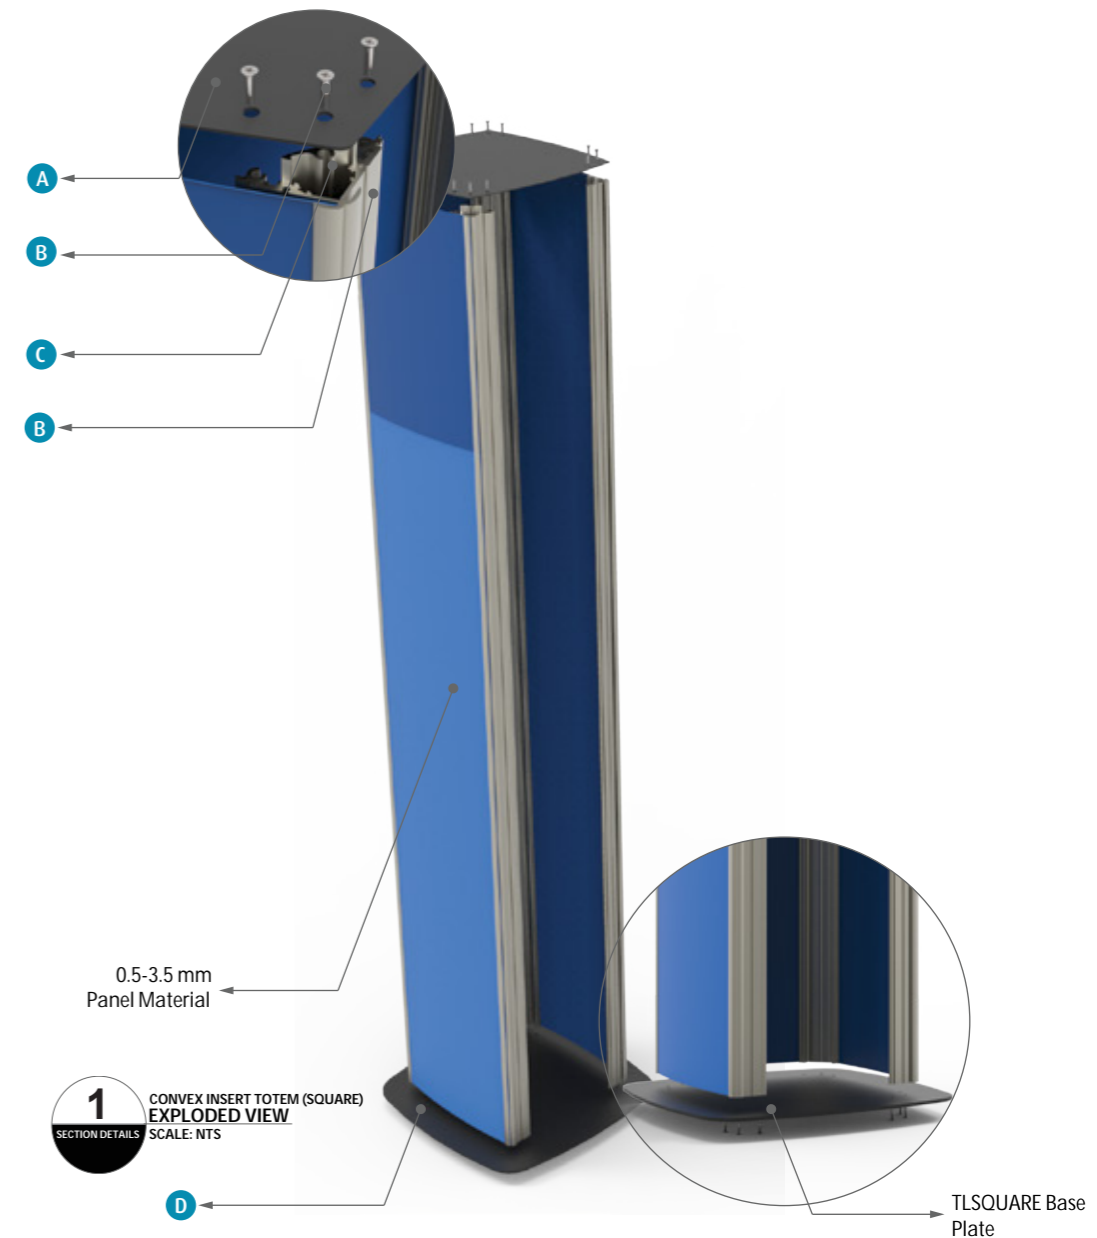

- **COMPONENTS**
  - **A** TLSQUARE3
  - **B** TLHTMWA3-S
  - **C** TLHTMWSUP-S
  - **D** TLBASEQA3
  - **E** TLSCR9 & TLSCR5-S