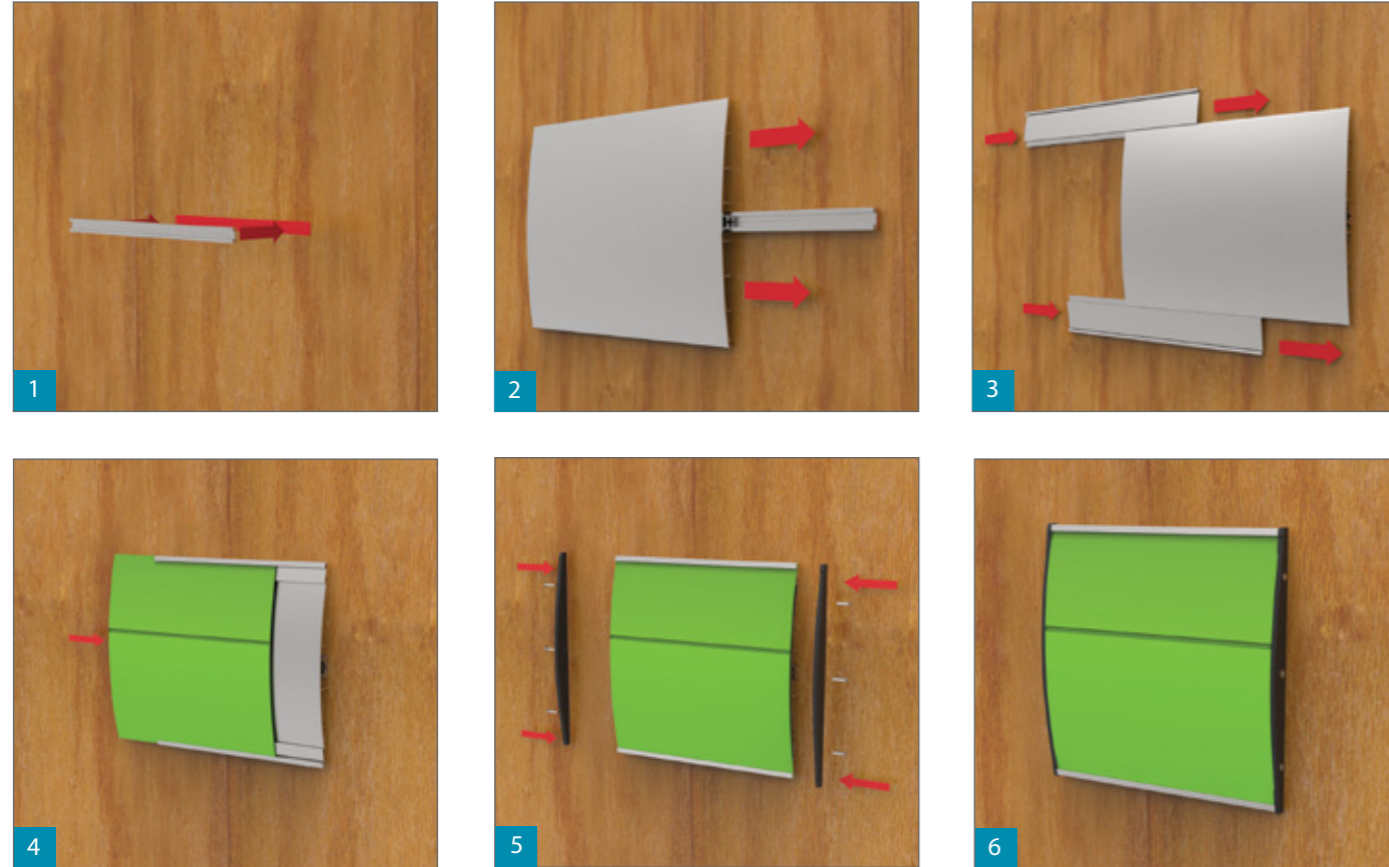

CONVERT INSERT WALL SIGN (Square)

Assembly and Section Details

- **APPLICATIONS**
  - Personal Signs
  - Room Identifications
  - Wall Projections Signs
  - Emergency Signs
- **MOUNTING POSSIBILITIES**
  - With double adhesive for wall mounting.
- **SECTION DETAILS**
  - Using TLHTFIX-S basic colors:
    - Silver
    - Gray
  - PROFILES have standard length of 3500 mm
  - Standard Finish:
    - Mill
    - Silver Anodized