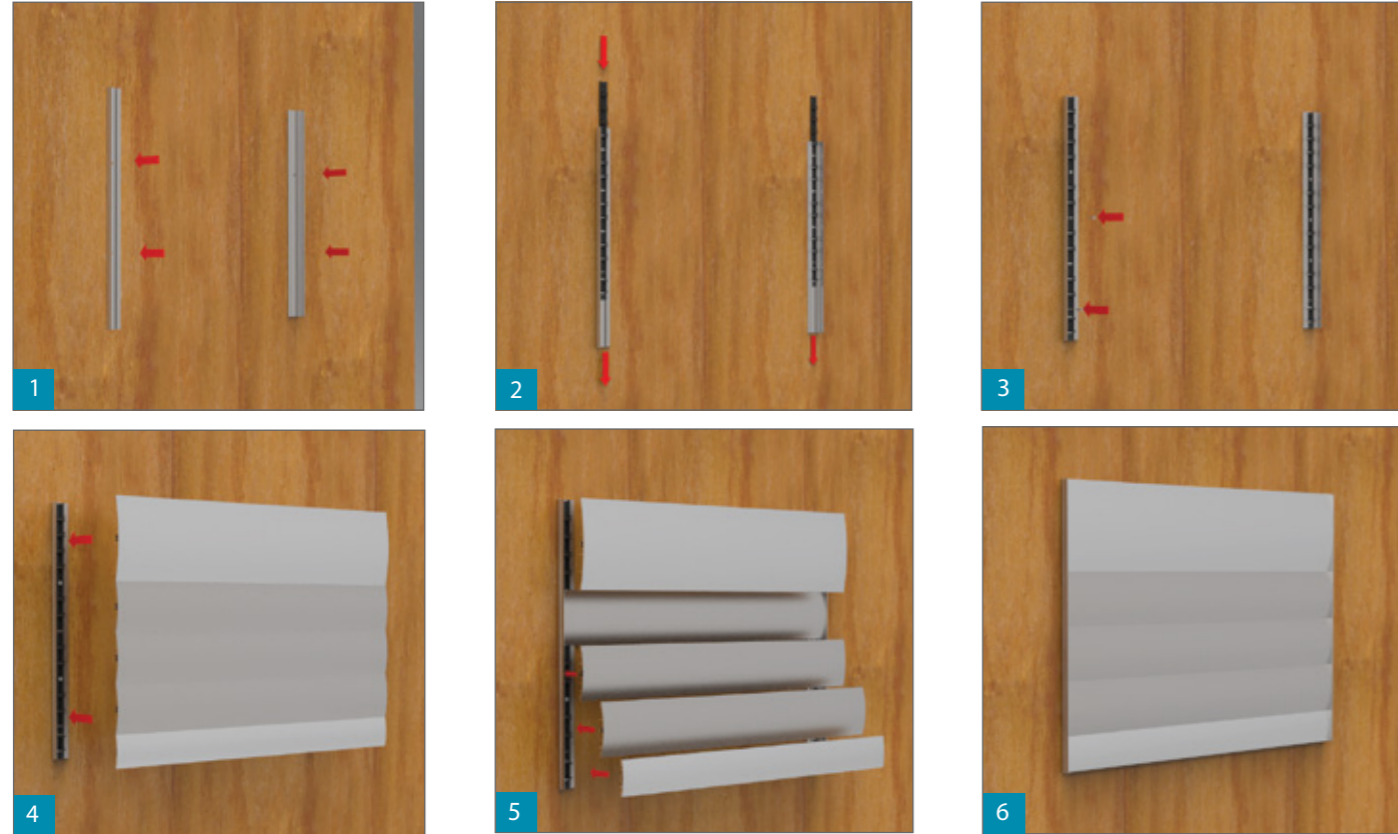

Convex Directory Sign

The convex aluminium profiles can be snapped on the adjusted TLCLI clips which have been previously integrated in the side tracks TLHTSF. Before snapping the profile on the clips, transform convex profiles with your choice of square, round or ellipse insert profiles.

Antitheft solution: synthetic blocking pin that slides between clips. Room identification, directories, directional signs and more...

CONVERT DIRECTORY SIGN

Assembly and Section Details

- APPLICATIONS**
 - * Personal Signs
 - * Room Identifications
 - * Wall Projections Signs
 - * Emergency Signs
- MOUNTING POSSIBILITIES**
 - * With double adhesive for wall mounting.
 - * Screw plugs for stability
- SECTION DETAILS**
 - * Using TLCLI Clips basic colors:
 - Silver
 - Gray
 - * PROFILES have standard length of 3500 mm
 - * Standard Finish:
 - Mill
 - Silver Anodized