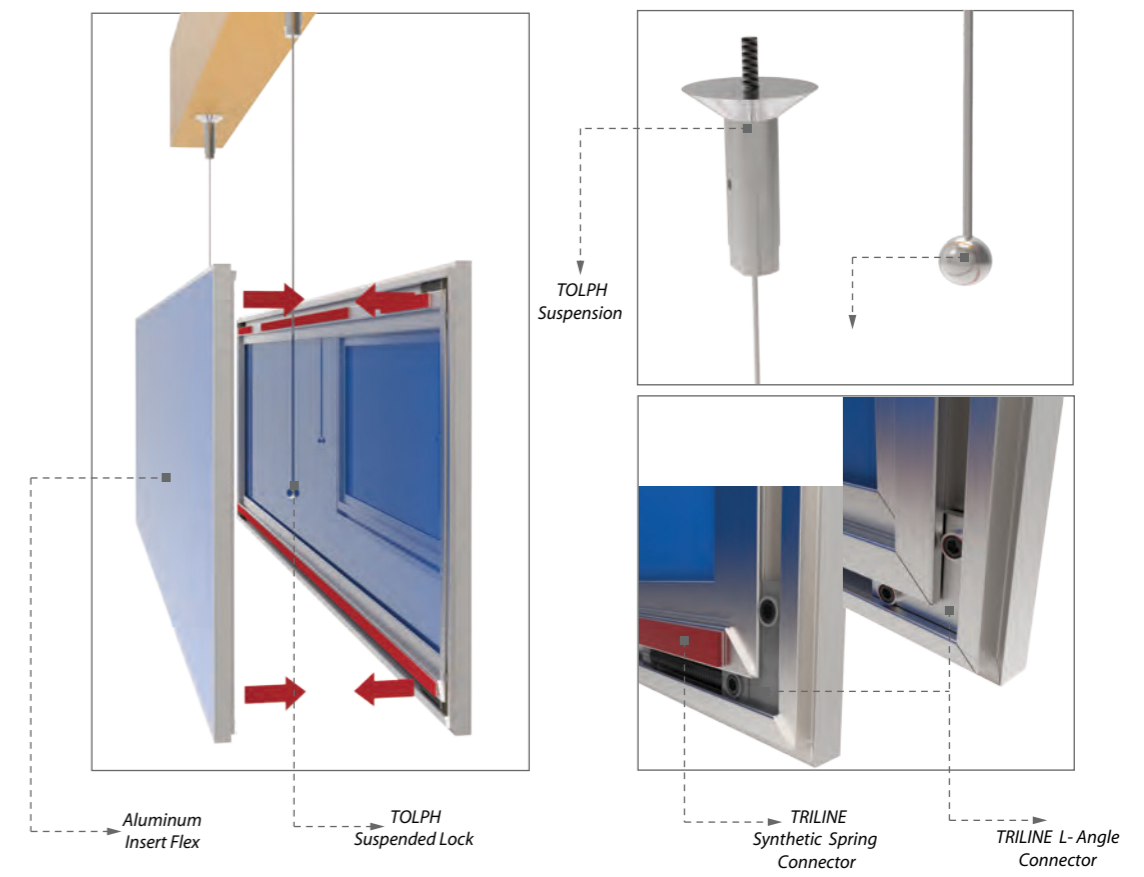

MOUNTING POSSIBILITIES

- * Double Sided Tape
- * Glued with sticky plug

APPLICATIONS

- * Vinyl Lettering
- * Direct Digital Printing
- * Paper Insert

SECTION VIEW

TRI-SIGN FLEX (Suspended)

Tri-sign Suspended sign is a contemporary sign that offer a stylish twist to create hanging directional system, and can be used either Tri-Sign system the FLEX or FIX application. Ideal for double sided sign and available in set of sizes for flexibility and durability.

POSSIBLE FRAME SIZES
TRI-SIGN flex Ready Made wall mounted frame sizes starts from 148.5mm x 420mm up to 210mm x 840mm

SECTION VIEW

- ASSEMBLING**
Trisign Flex ready made, Suspended:
* With Trisign Spring and bracket with assemble frame combined together to create a Flex or Clip suspension Frame Sign.
* Connect synthetic Angle on the left side of the frame on TRIFLEX-2 Aluminum profile.
* Reconnect 4 sides of frame for easy assemble, with TLSCRW on spring side.
- MOUNTING POSSIBILITIES**
* Double Sided Tape
* Glued with sticky plug
- APPLICATIONS**
* Vinyl Lettering
* Direct Digital Printing
* Paper Insert