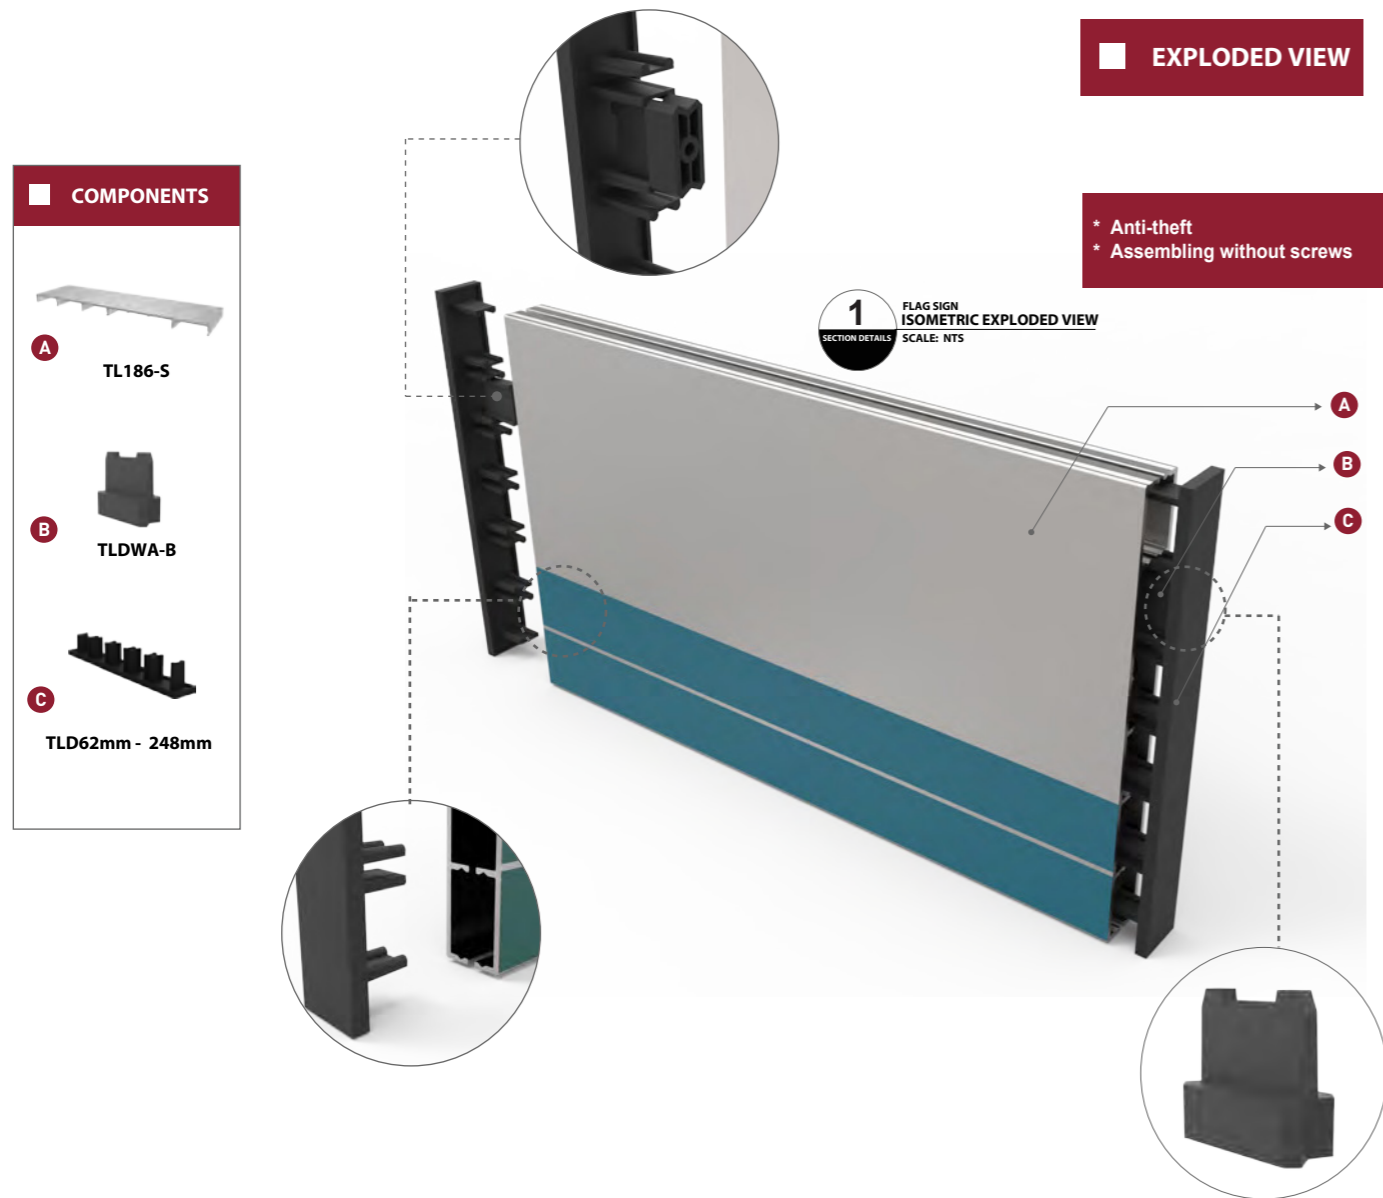

Directional Suspended Sign

Assembly and Section Details

APPLICATIONS

- * VINYL LETTERING
- * DIGITAL PRINTING
- * ENGRAVING
- * SCREEN PRINTING

EASY ASSEMBLE

- * SUSPENSION HANGING SYSTEM

SECTION DETAILS

- * SINGLE END CAPS HAS 2 basic colors
 - Black
 - Grey
- * PROFILES have standard lenght of 3500mm - standard finishes
 - Mill
 - Silver Anodized

TLDWA-B Synthetic Anti-theft lock

Flag Sign

With anti-theft features and sign assembly without screws.

Double sided end-caps from 62mm to 248 mm. - Exploded View

Anti-theft solution: Synthetic blocking pin that slides in the profiles and in the caps. Ideal for room-level identification, emergency signages and more..