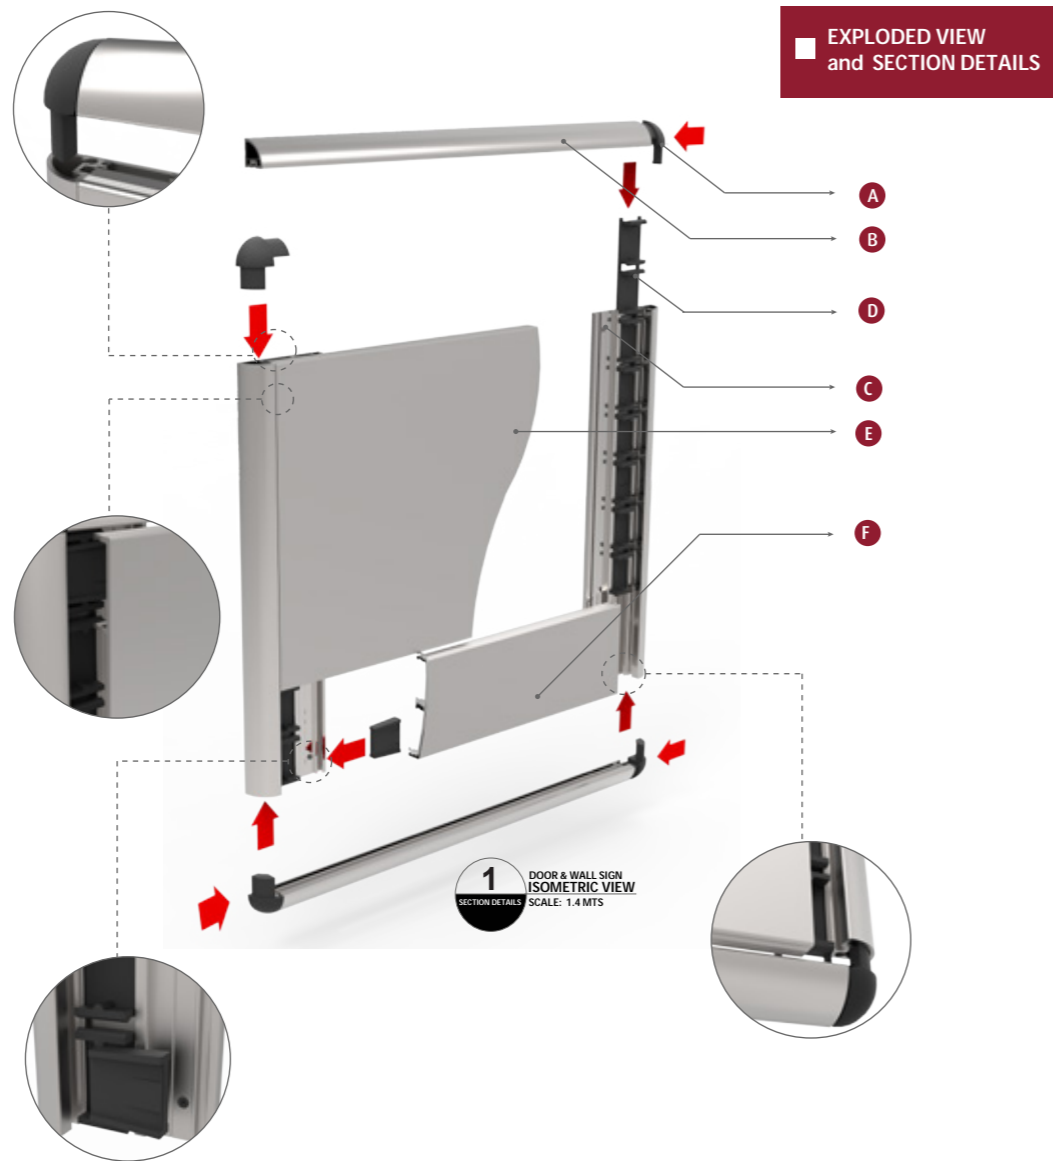

COMPONENTS

- **A** TLHRA-B
- **B** TLRAD-S
- **C** TLEKR-S
- **D** TLCLI-B
- **E** TL186-S
- **F** TL62-S