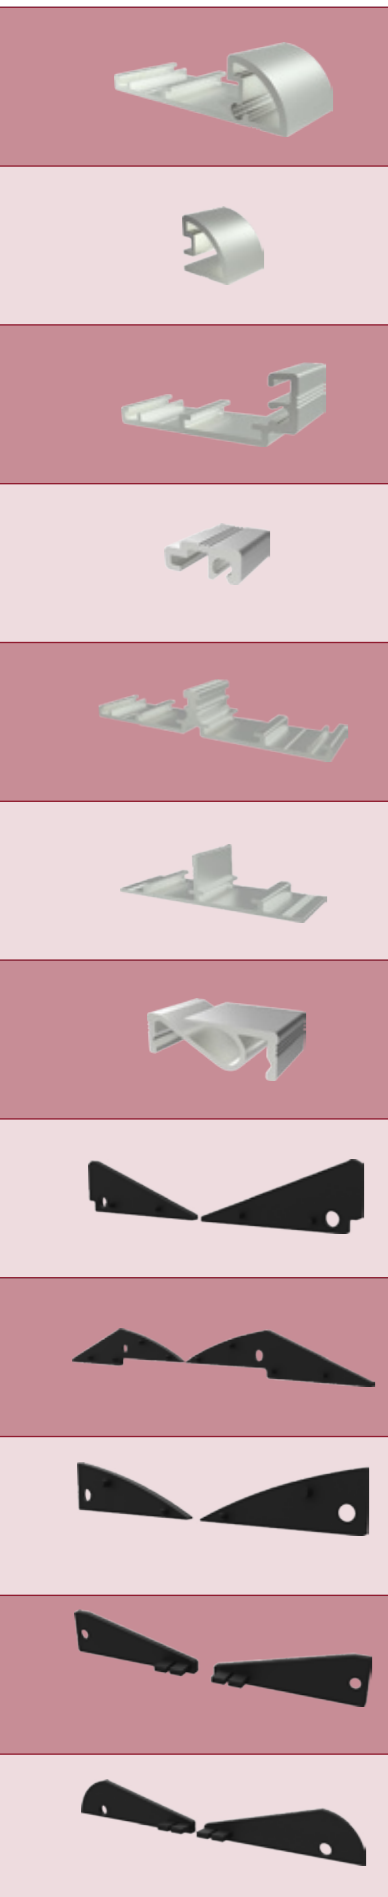

ALLIANCE ALUMINUM & SYNTHETIC PROFILES

ALLIANCE SYNTHETIC PROFILES

Product Code: TLEKR Length: 3500mm ~ 137.8 in Piece/Pack: 4 pcs /pack Finish: Anodised, Mill Color: Silver
Product Code: TLRAD Length: 3500mm ~ 137.8 in Piece/Pack: 10 pcs /pack Finish: Anodised, Mill Color: Silver
Product Code: TLEKC Length: 3500mm ~ 137.8 in Piece/Pack: 4 pcs /pack Finish: Anodised, Mill Color: Silver
Product Code: TLCLAT Length: 3500mm ~ 137.8 in Piece/Pack: 10 pcs /pack Finish: Anodised, Mill Color: Silver
Product Code: TLTUS Length: 3500mm ~ 137.8 in Piece/Pack: 2 pcs /pack Finish: Anodised / Mill Color: Silver
Product Code: TLATUS Length: 3500mm ~ 137.8 in Piece/Pack: 4 pcs /pack Finish: Anodised / Mill Color: Silver
Product Code: TLAPC31 Length: 3500mm ~ 137.8 in Piece/Pack: 10 pcs /pack Finish: Anodised / Mill Color: Silver
Product Code: TLCLA-S Length: Piece/Pack: Left & Right 100 sets / pack Finish: Synthetic Color: Black, Grey
Product Code: TLAELLIP Length: Piece/Pack: Left & Right 100 sets / pack Finish: Synthetic Color: Black, Grey
Product Code: TLAEL Length: Piece/Pack: Left & Right 100 sets / pack Finish: Synthetic Color: Black, Grey
Product Code: TLCLAS Length: Piece/Pack: Left & Right 100 sets / pack Finish: Synthetic Color: Black, Grey
Product Code: TLRADS Length: Piece/Pack: Left & Right 100 sets / pack Finish: Synthetic Color: Black, Grey