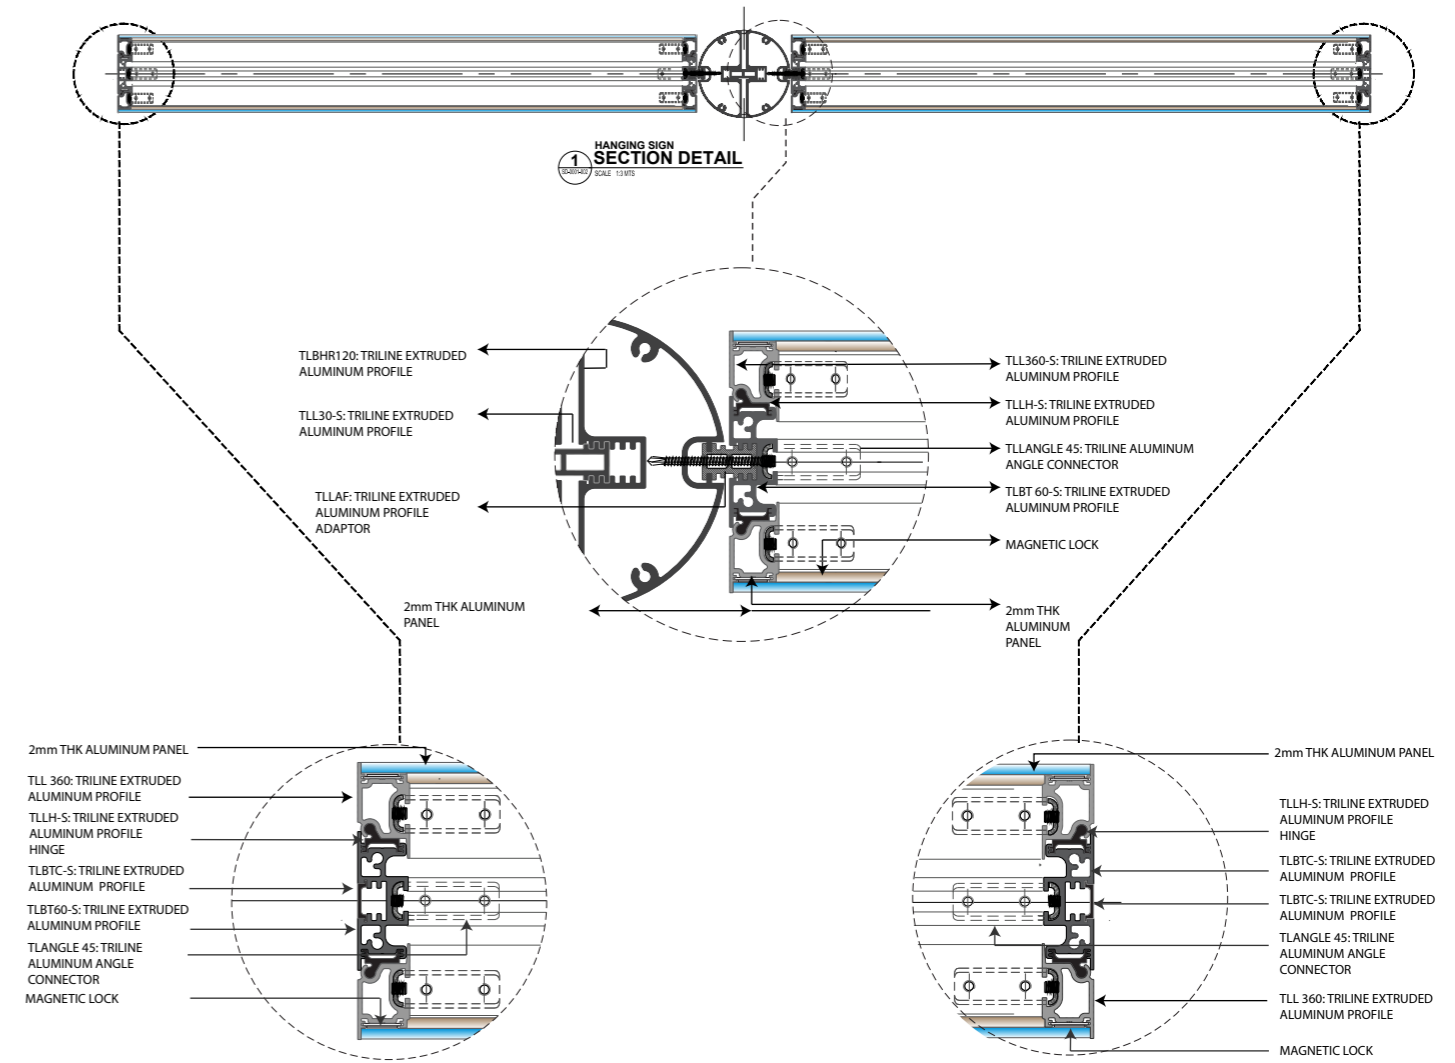

Technical Details