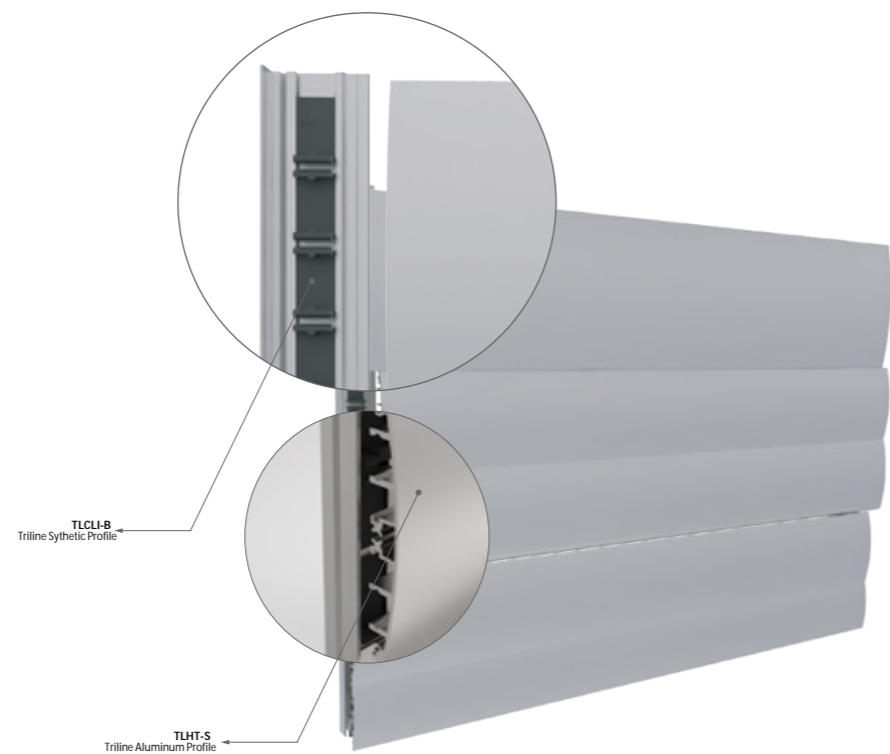

Convex Directory Sign

The convex aluminium profiles can be snapped on the adjusted TLCLI clips which have been previously integrated in the side tracks TLHTSF. Before snapping the profile on the clips, transform convex profiles with your choice of square, round or ellipse insert profiles.

Antitheft solution: synthetic blocking pin that slides between clips. Room identification, directories, directional signs and more...

CONVERT DIRECTORY SIGN

Assembly and Section Details

- APPLICATIONS**
 - * Personal Signs
 - * Room Identifications
 - * Wall Projections Signs
 - * Emergency Signs
- MOUNTING POSSIBILITIES**
 - * With double adhesive for wall mounting.
 - * Screw plugs for stability
- SECTION DETAILS**
 - * Using TLCLI Clips basic colors:
 - Silver
 - Gray
 - * PROFILES have standard length of 3500 mm
 - * Standard Finish:
 - Mill
 - Silver Anodized