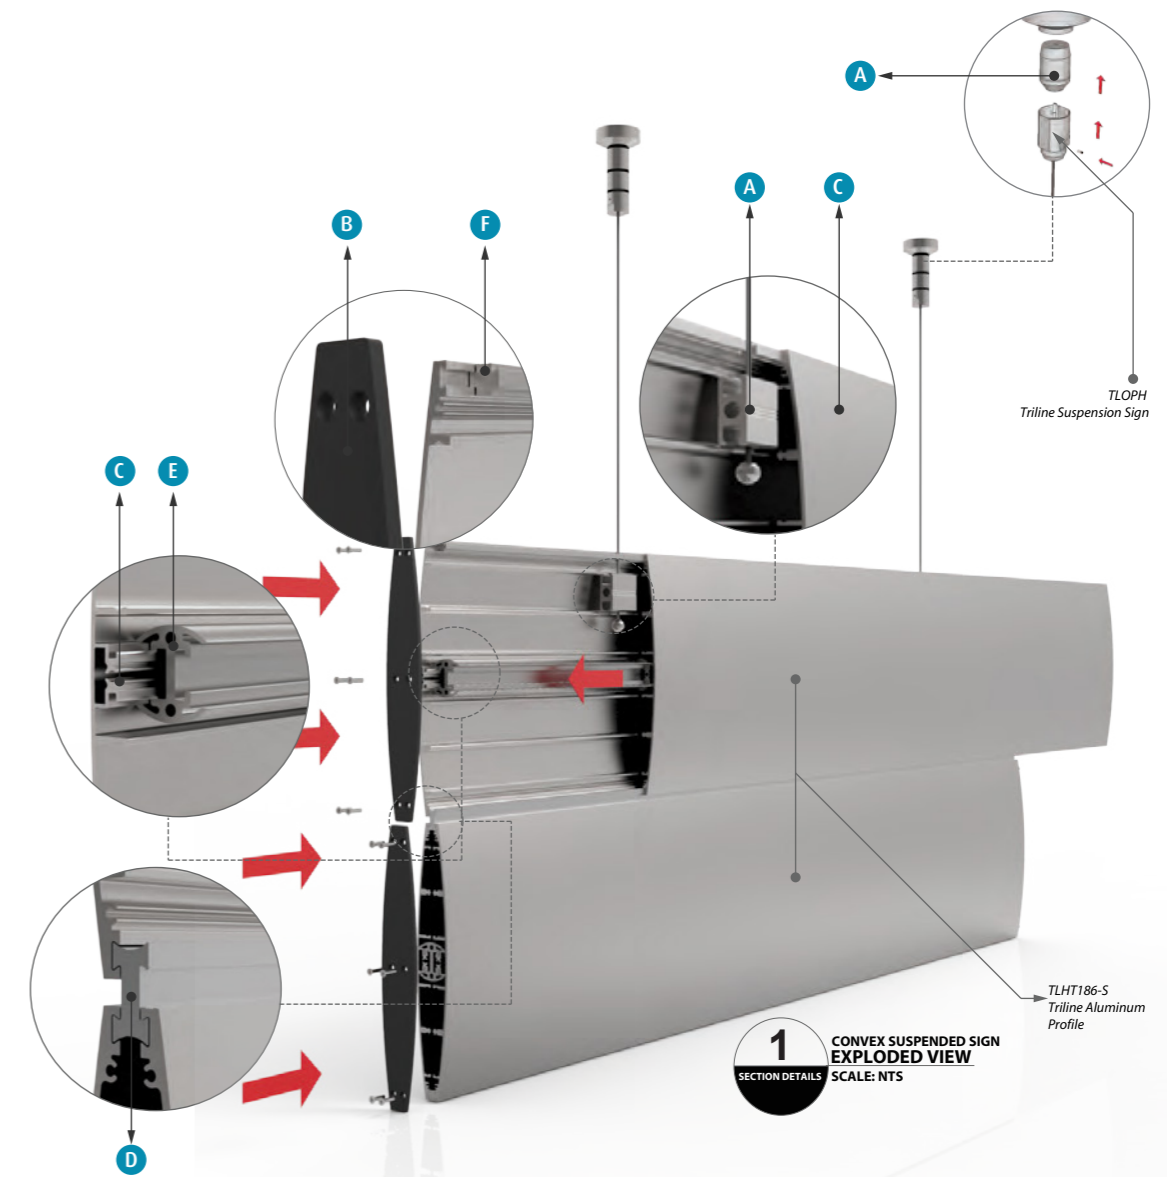

1 CONVEX SUSPENDED SIGN EXPLODED VIEW SCALE: NTS