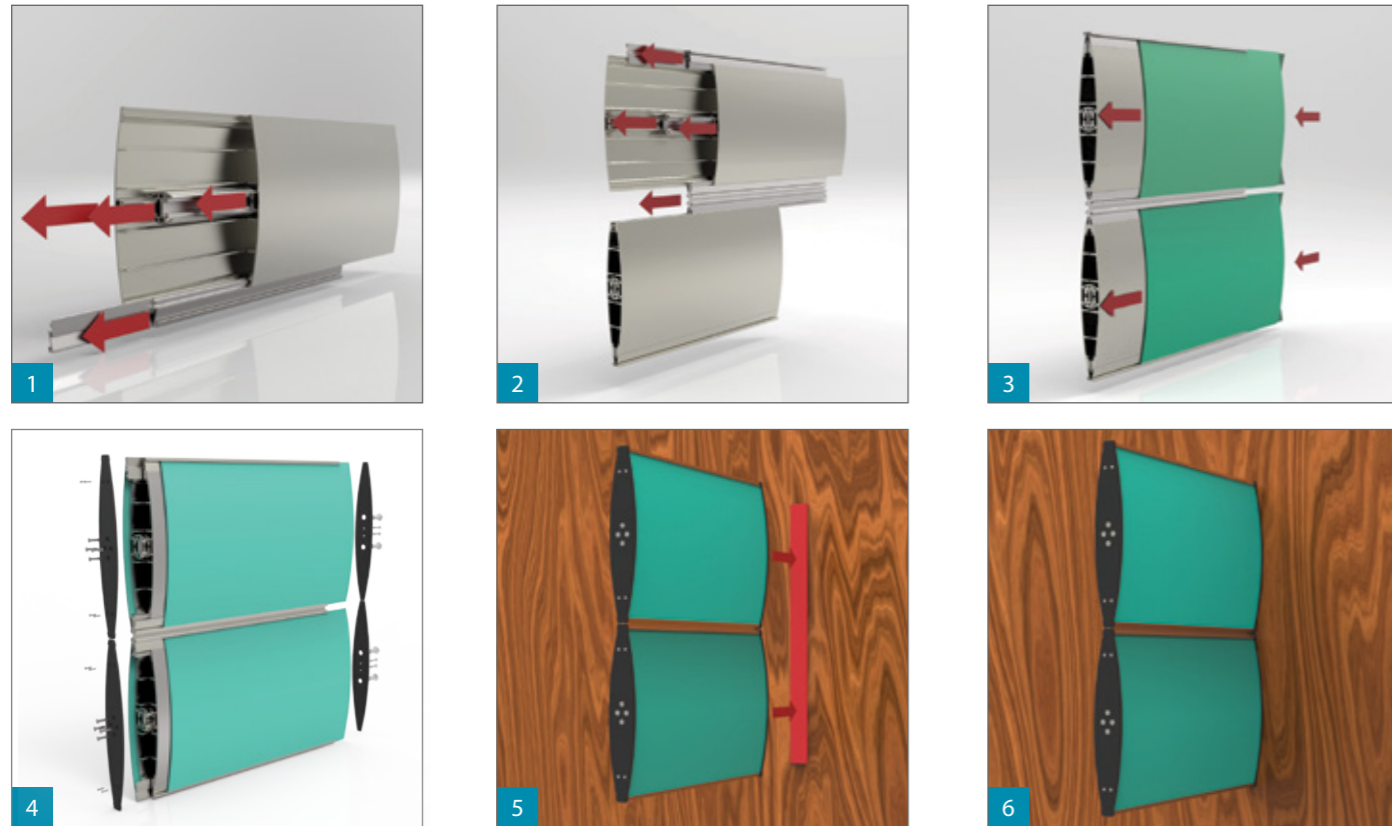

Extend your flag sign with double connector TLHTCD (available in 3 different looks, square round or ellipse). Room identification, directories, directional signs and more...

- COMPONENTS**
- A** TLHTADES186-B
- B** TLHTSFS-S
- C** TLHT155-S
- D** TLHTP26-S
- E** TLHTCDS-S
- F** TLHTADU186-B
- G** TLSCR 7 & 8-S

1 CONVEX INSERT FLAG SIGN
EXPLODED VIEW
SCALE: NTS

CONVEX INSERT(FLAG SIGN)

Assembly and Section Details

- APPLICATIONS**
 - * Information Sign
 - * Room Identification
 - * Directional Sign
 - * Regulatory Signs etc.
- MOUNTING POSSIBILITIES**
 - * Interior Signs for Totem Flag Sign
- SECTION DETAILS**
 - * Using TLHTADU186 as eleptical base screws as base plate.
 - * PROFILES have standard lenght of 3500 mm
 - * Standard Finish:
 - Mill
 - Silver Anodized