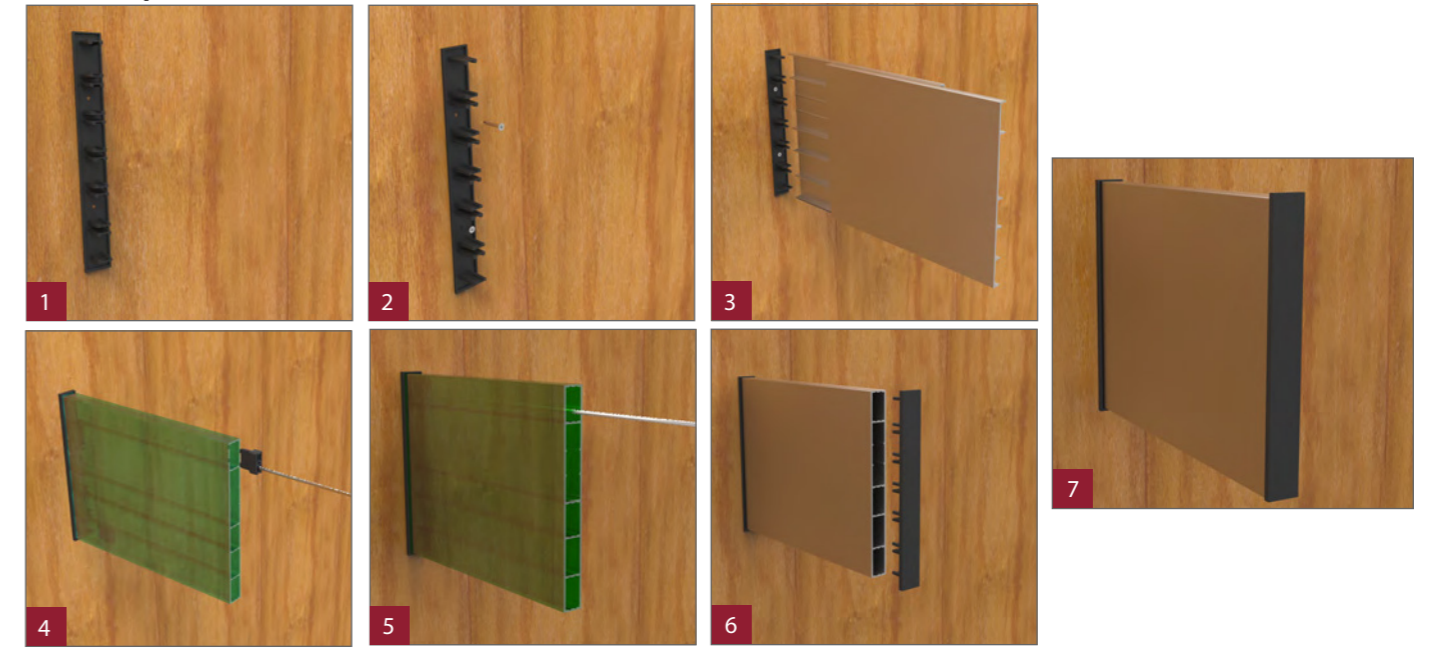

Flag Sign

Assembly and Section Details