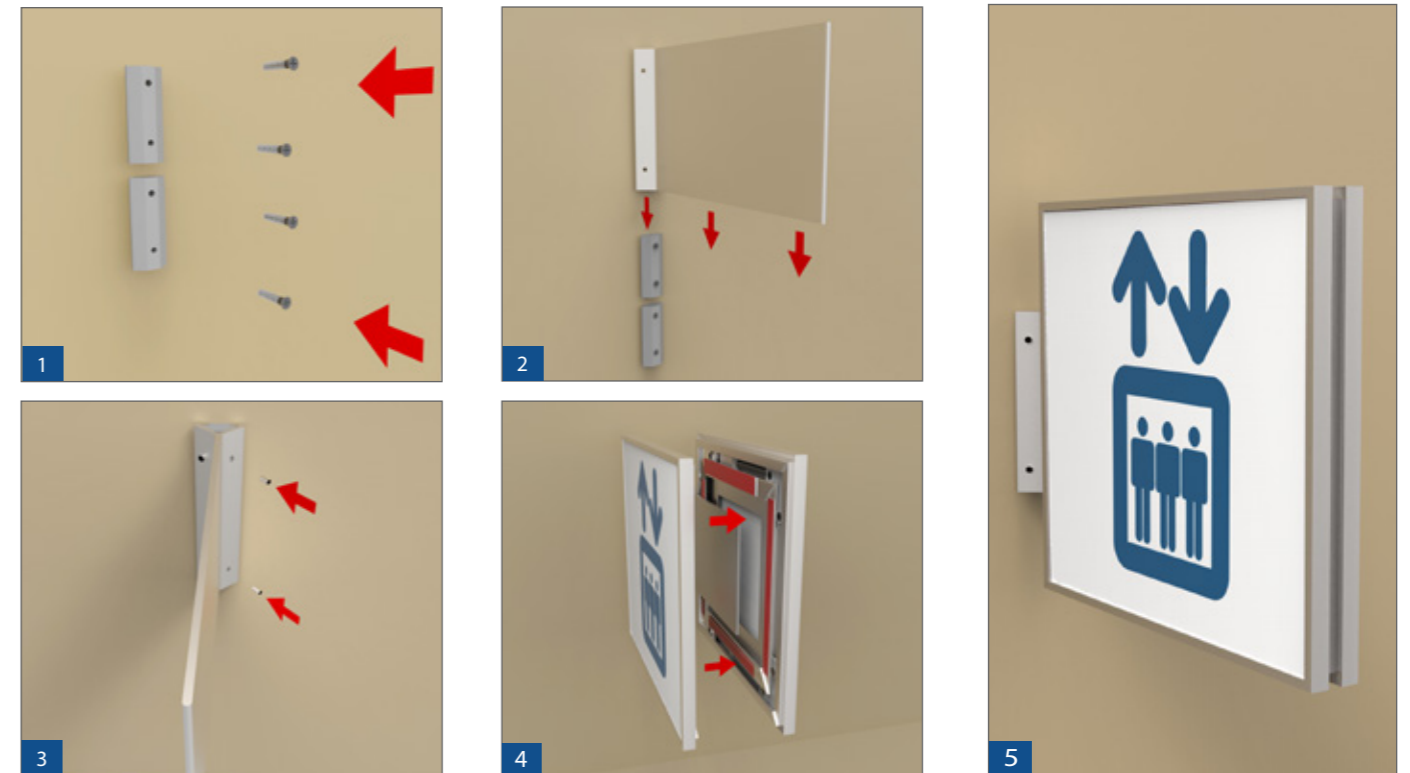

TRI-SIGN FLEX READY MADE (Projected)

ASSEMBLY