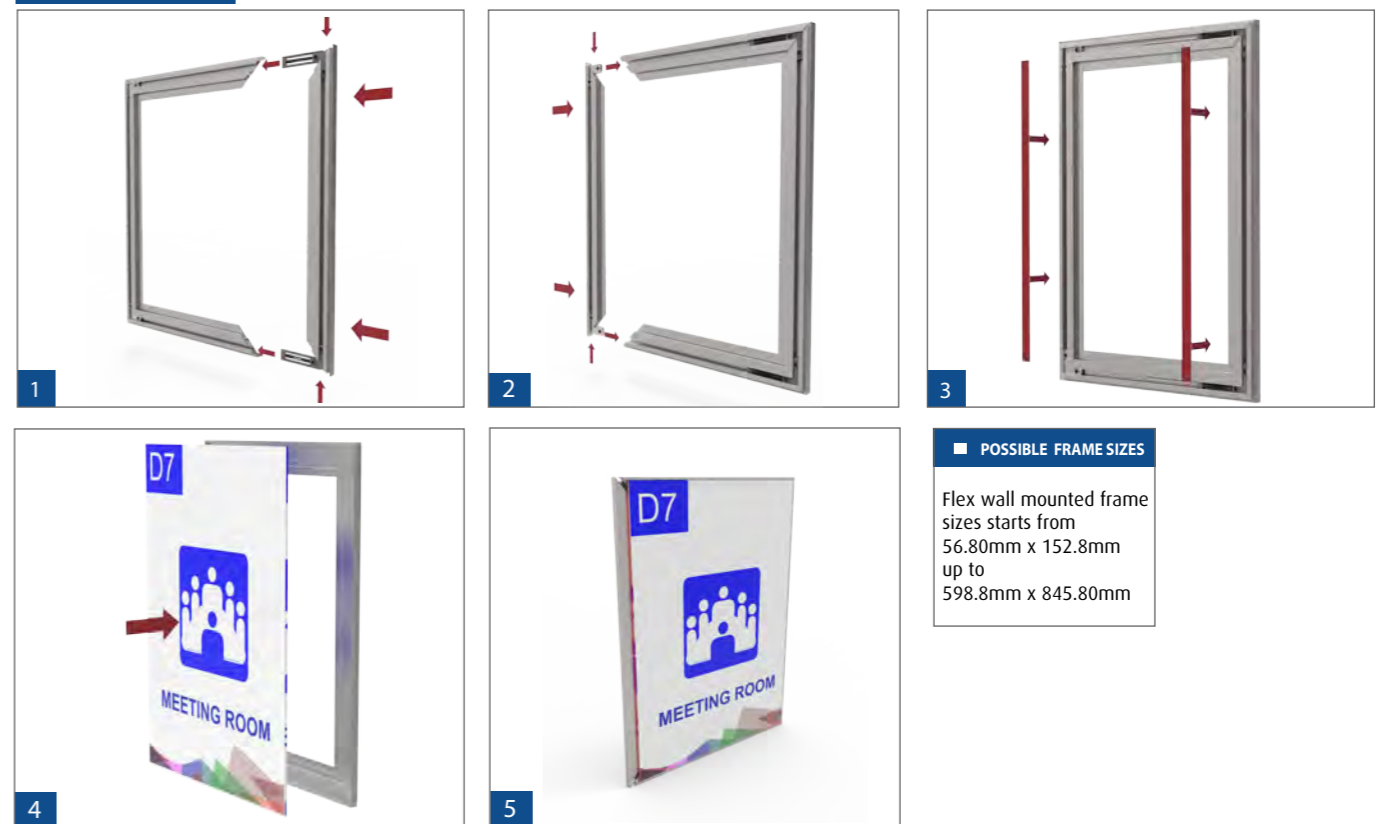

TRI-SIGN FLEX READY MADE (Wall Mounted)

ASSEMBLY