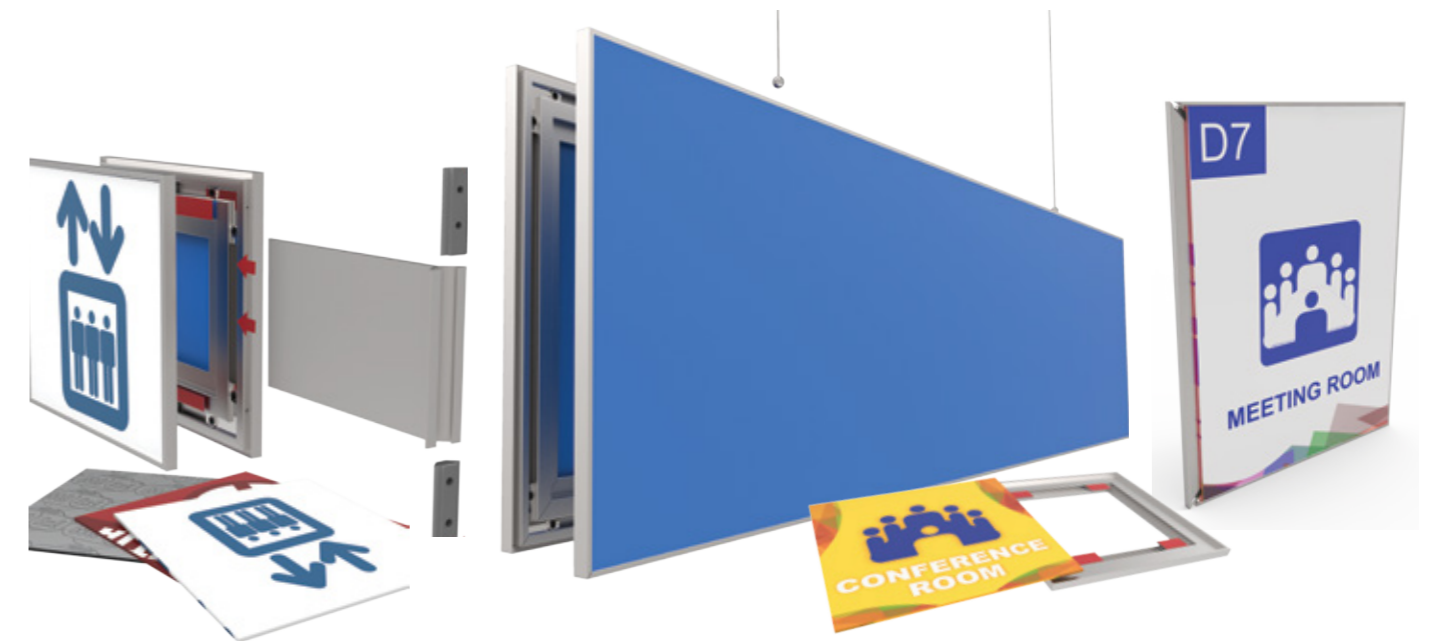

An attractive off-the-shelf modular sign system that is well structured with variety of components combination.

Tri-Sign was created with versatility that provides unlimited design variation achieving the simple, aesthetic look with bold and strong features.

Tri-Sign gives also a modern appearance for indoor flexible wayfinding solution that can be used as wall mounted, projected and suspended application with sleek results of clean installation.

- Quick and Easy to Install
- Ready - Made Features
- Anti-Vandalism and Anti-Theft features
- Standard measurement from 52mm up to 840mm
- Offers a sophisticated alternative to snap frame