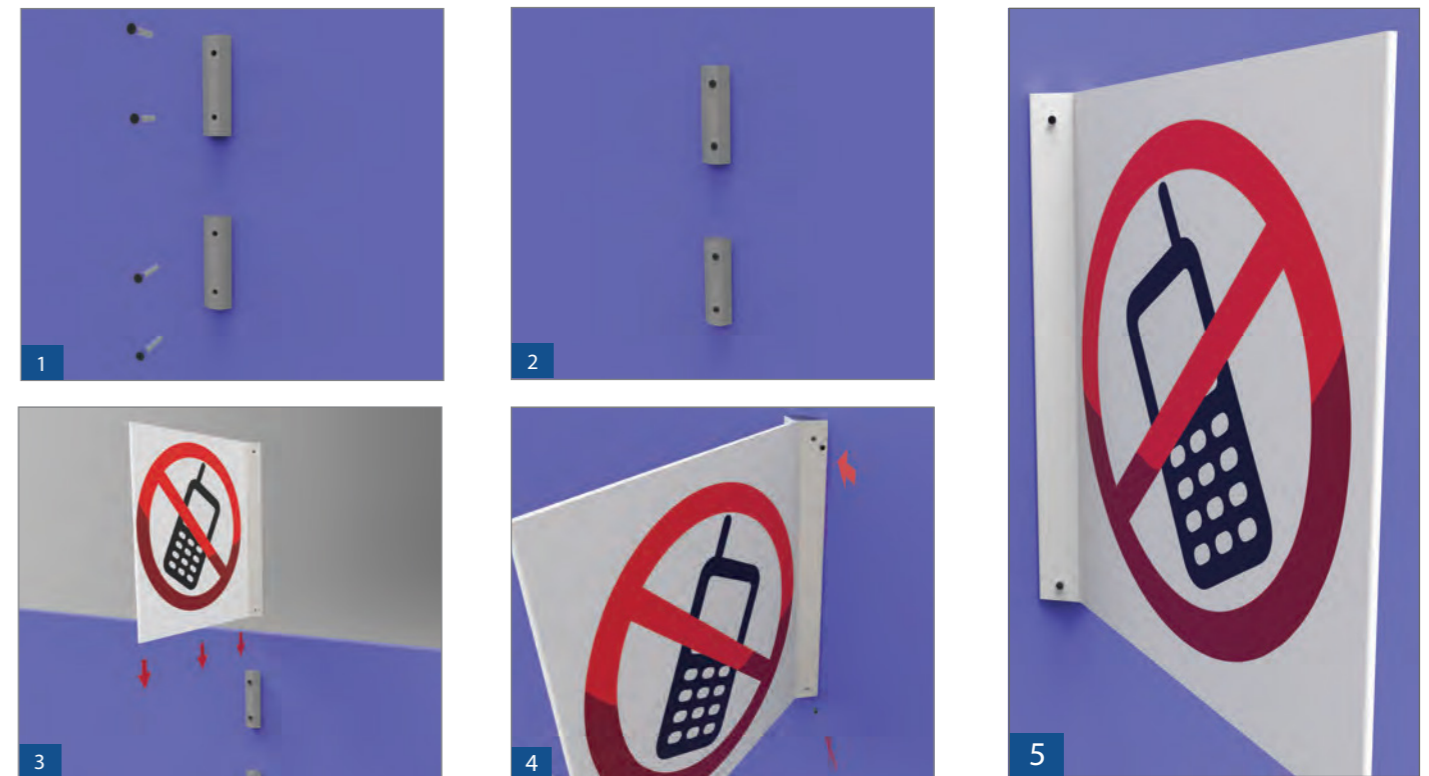

TRI-SIGN FLAG (Projected)

ASSEMBLY