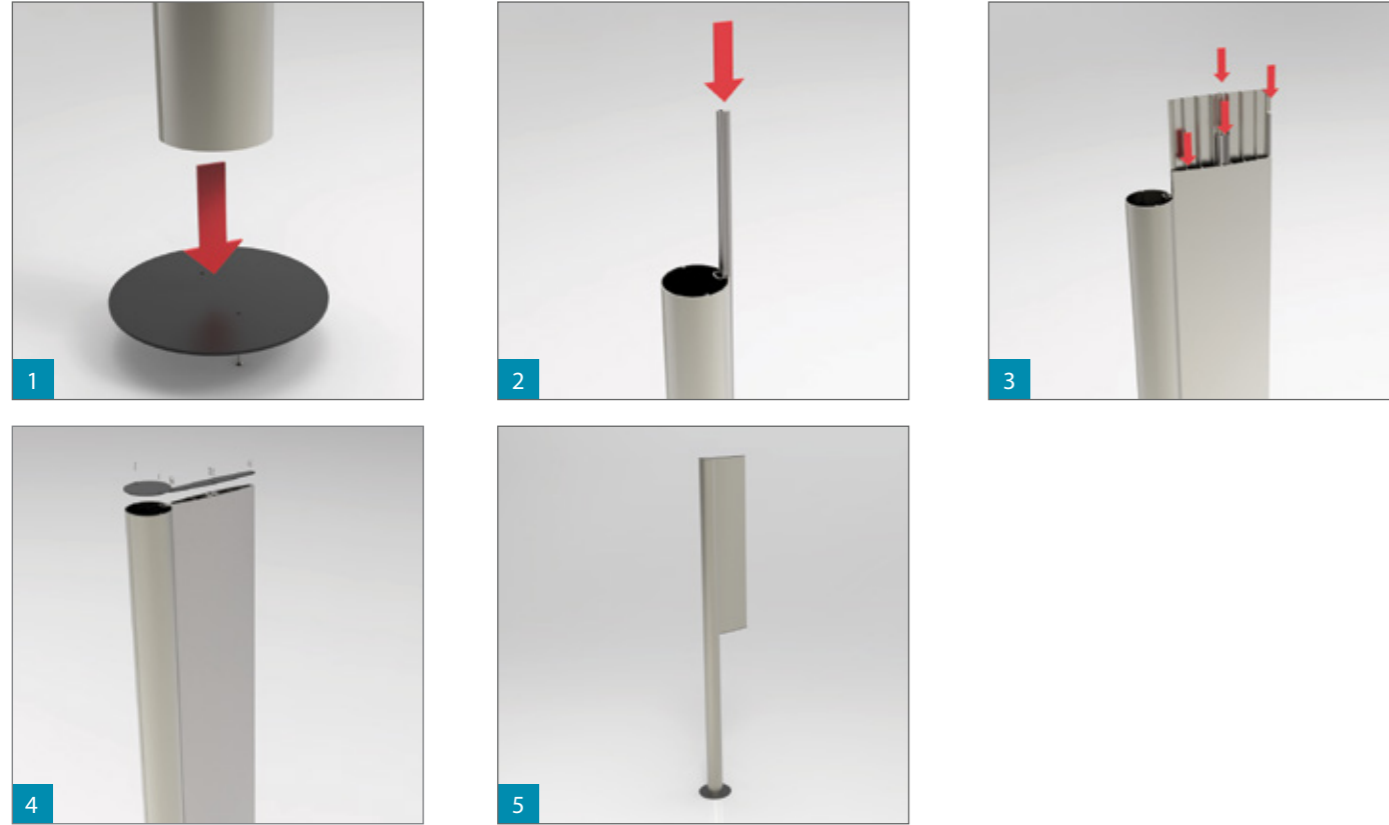

1 SECTION DETAILS
CONVEX FLAG SIGN + TRIPOST
EXPLODED VIEW
SCALE: NTS

CONVEX INSERT(FLAG SIGN)

Assembly and Section Details

Triline
modular signs and displays

■ APPLICATIONS
* Information Sign * Room Identification * Directional Sign * Regulatory Signs etc.
■ MOUNTING POSSIBILITIES
* Interior Signs for Totem Flag Sign
■ SECTION DETAILS
* Using TLHTADE186 as flag sign cover base screws as base plate. * PROFILES have standard length of 3500 mm * Standard Finish: - Mill - Silver Anodized