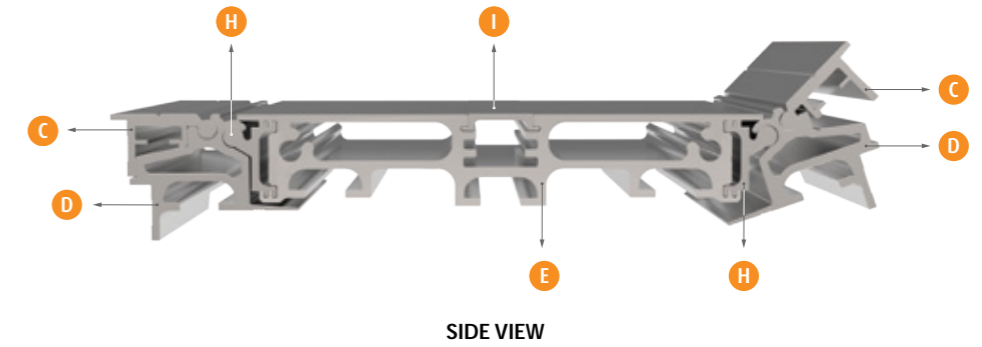

Insert Printed Graphics