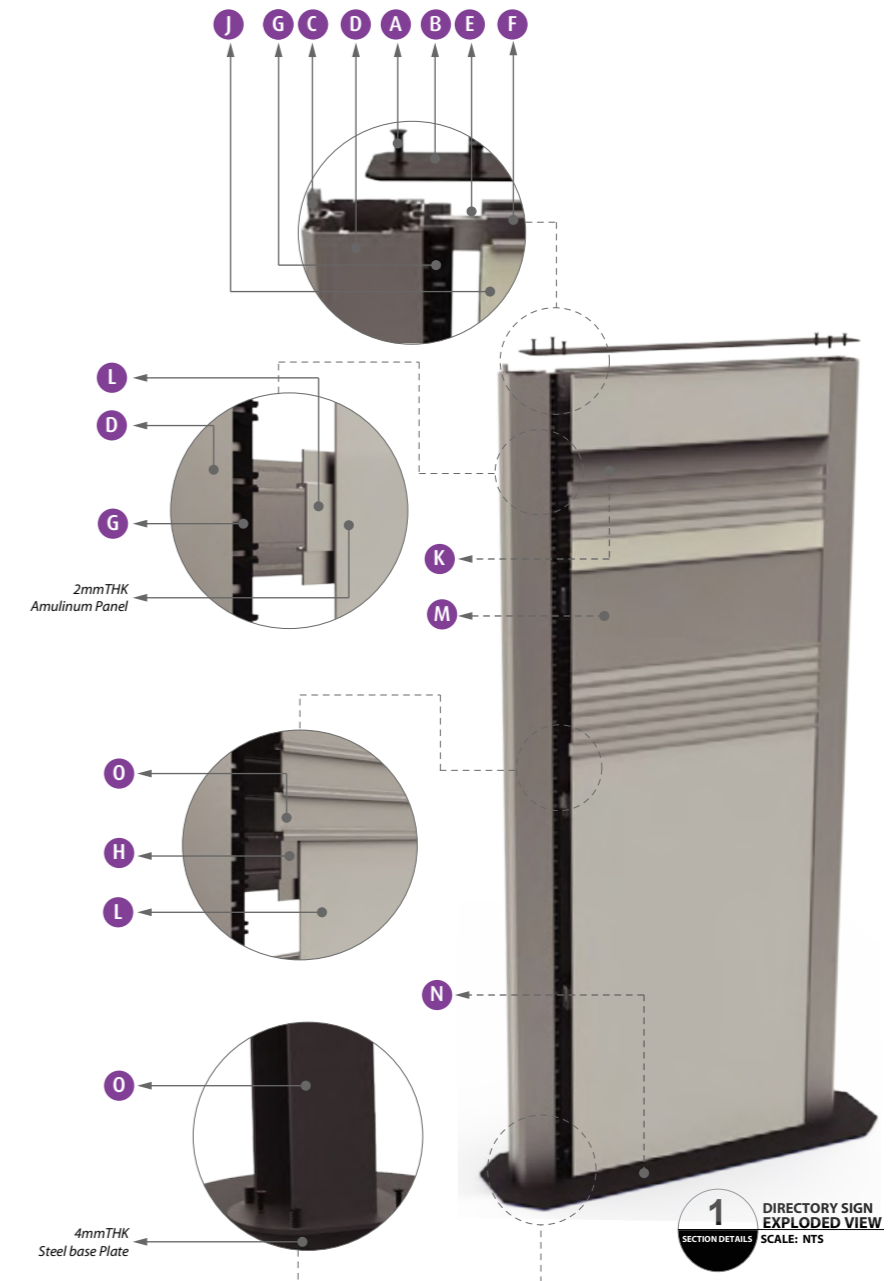

1 DIRECTORY SIGN EXPLODED VIEW SCALE: NTS