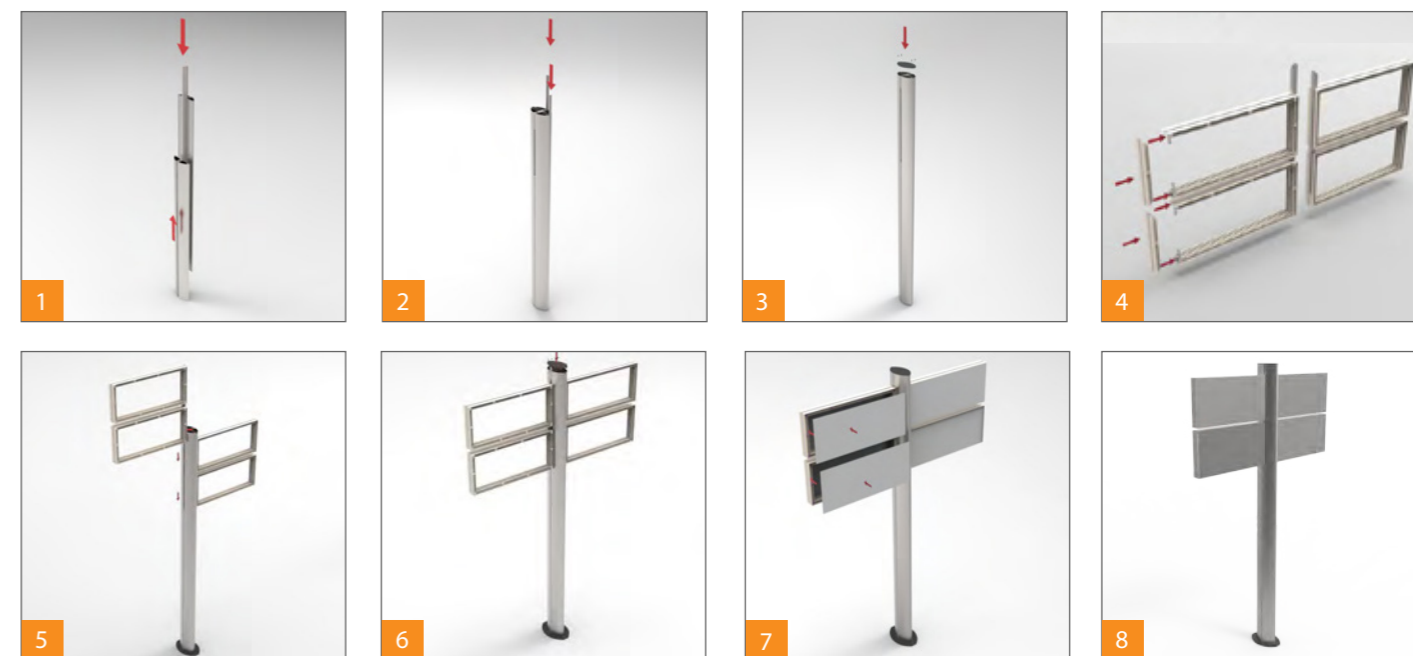

SINGLE POST DIRECTORY SIGN

Assembly and Section Details