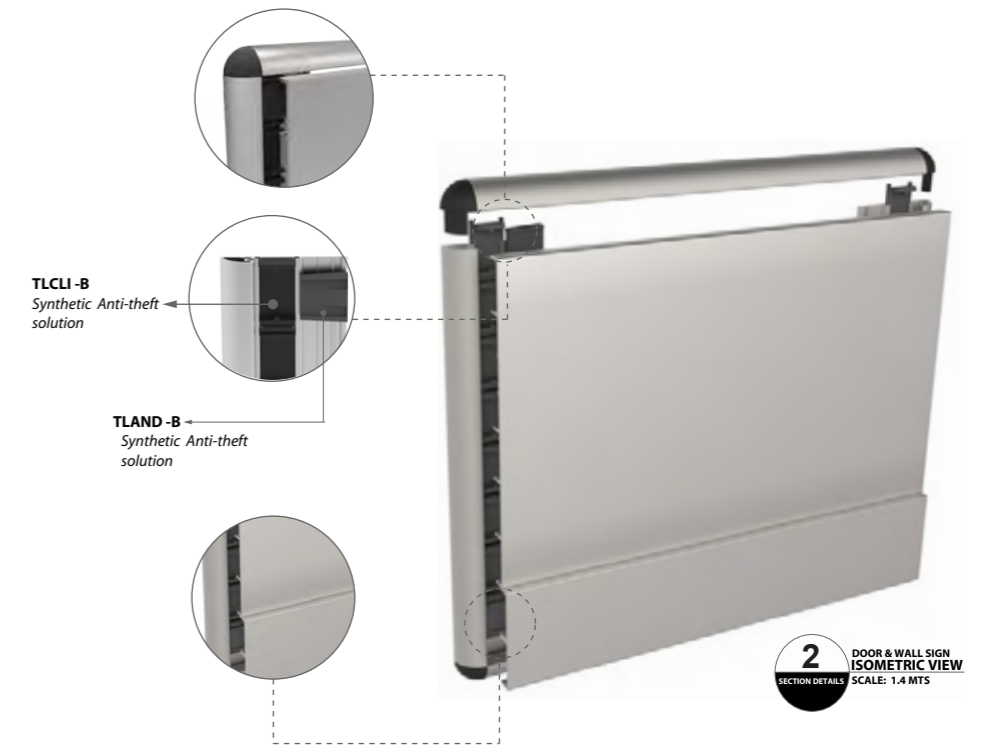

APPLICATIONS

- VINYL LETTERING
- DIGITAL PRINTING
- ENGRAVING
- BRAILLE TEXT
- SCREEN PRINTING

MOUNTING POSSIBILITIES

- With screw and plug
- Glued with Sticky bond
- Double sided tape

SECTION DETAILS

- Single End Caps has 2 basic colors:
  - Black
  - Gray
- PROFILES have standard length of 3500mm -
- Standard Finish:
  - Mill
  - Silver Anodized