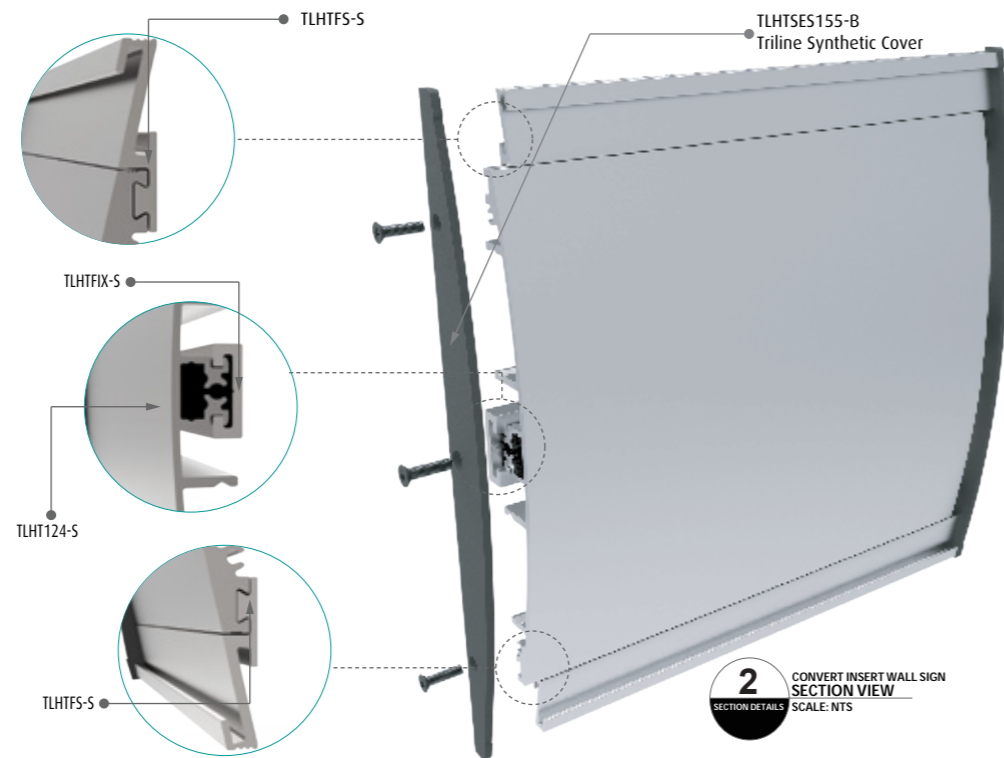

2 SECTION DETAILS
CONVERT INSERT WALL SIGN
SECTION VIEW
SCALE: NTS

Convex Insert Wall Sign (DIN)

With the convex profile TLHT217 and the insert profiles TLHTSFRA3 or TLHTSFEA3 (round and ellipse) you can create an insert sign in A3. Finish with synthetic single endcaps round or ellipse. Easy assembly.

Ideal for personnel signs, room identification, wall projection signs, emergency signage, evacuation maps and more.