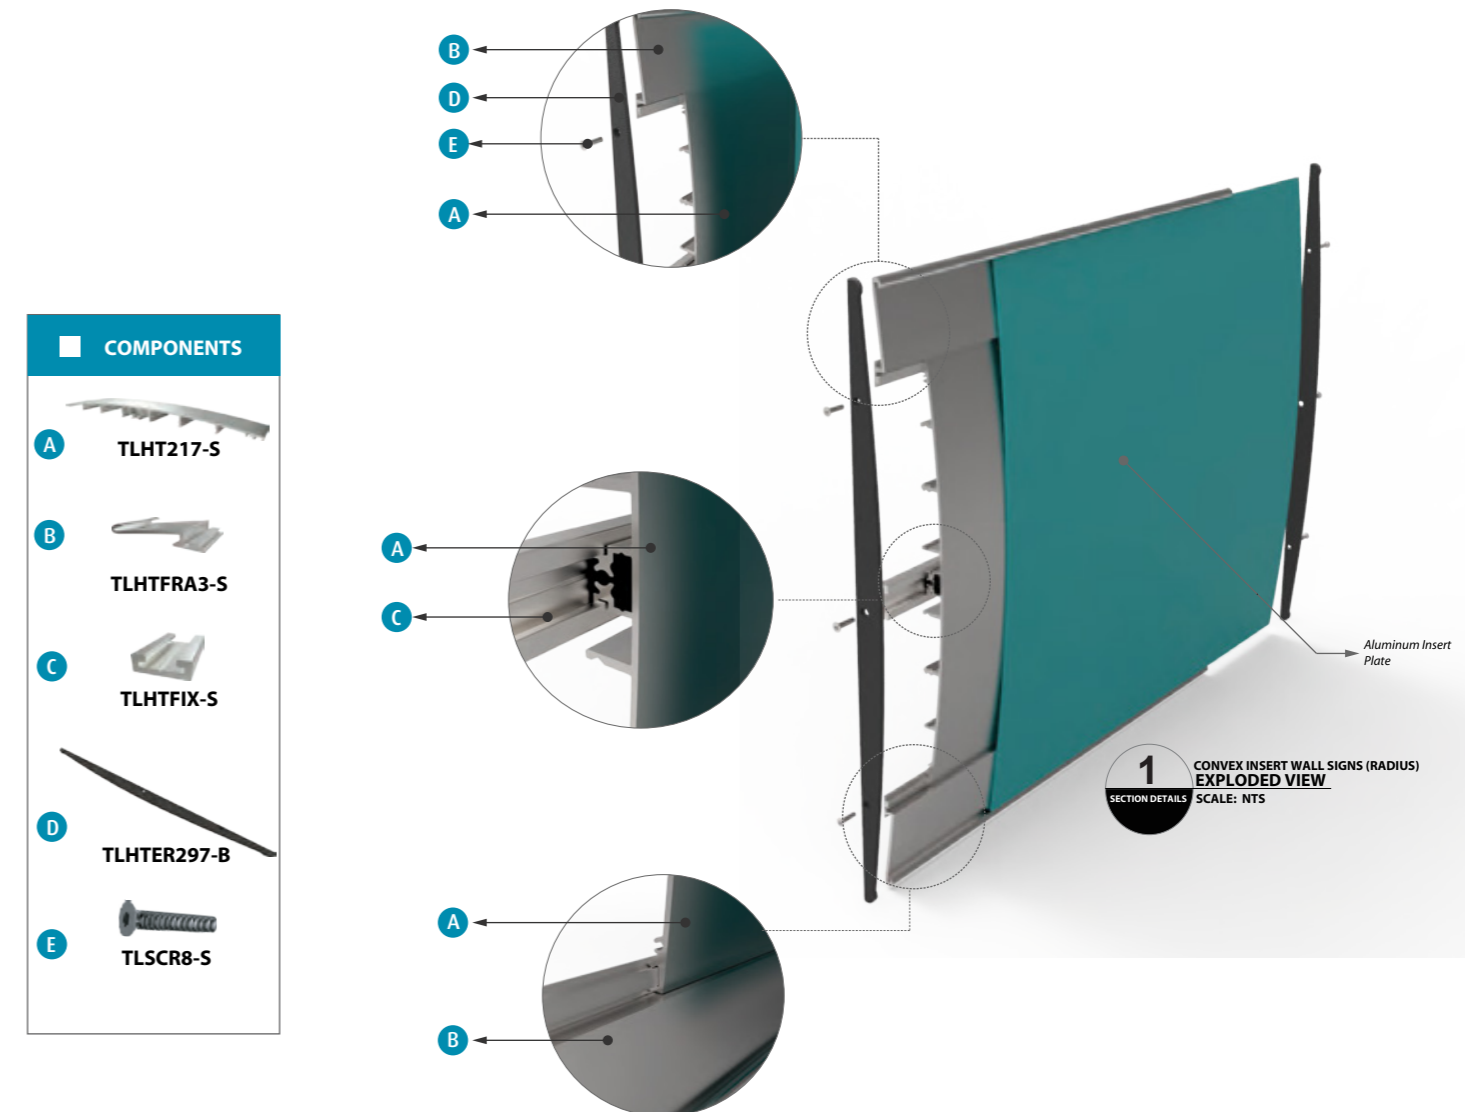

Convex Insert Wall Signs (Radius)

The convex profile is slide in the TLHTFIX (antivandalism) profile. You can extend the convex sign with insert profiles in 3 different looks: square, round and ellipse. Finish with synthetic single end-caps square (from 93 to 248 mm), round or ellipse (from 93mm to 297mm). Easy assembly.

Ideal for personnel signs, room identification, wall projection signs, emergency signage and more.