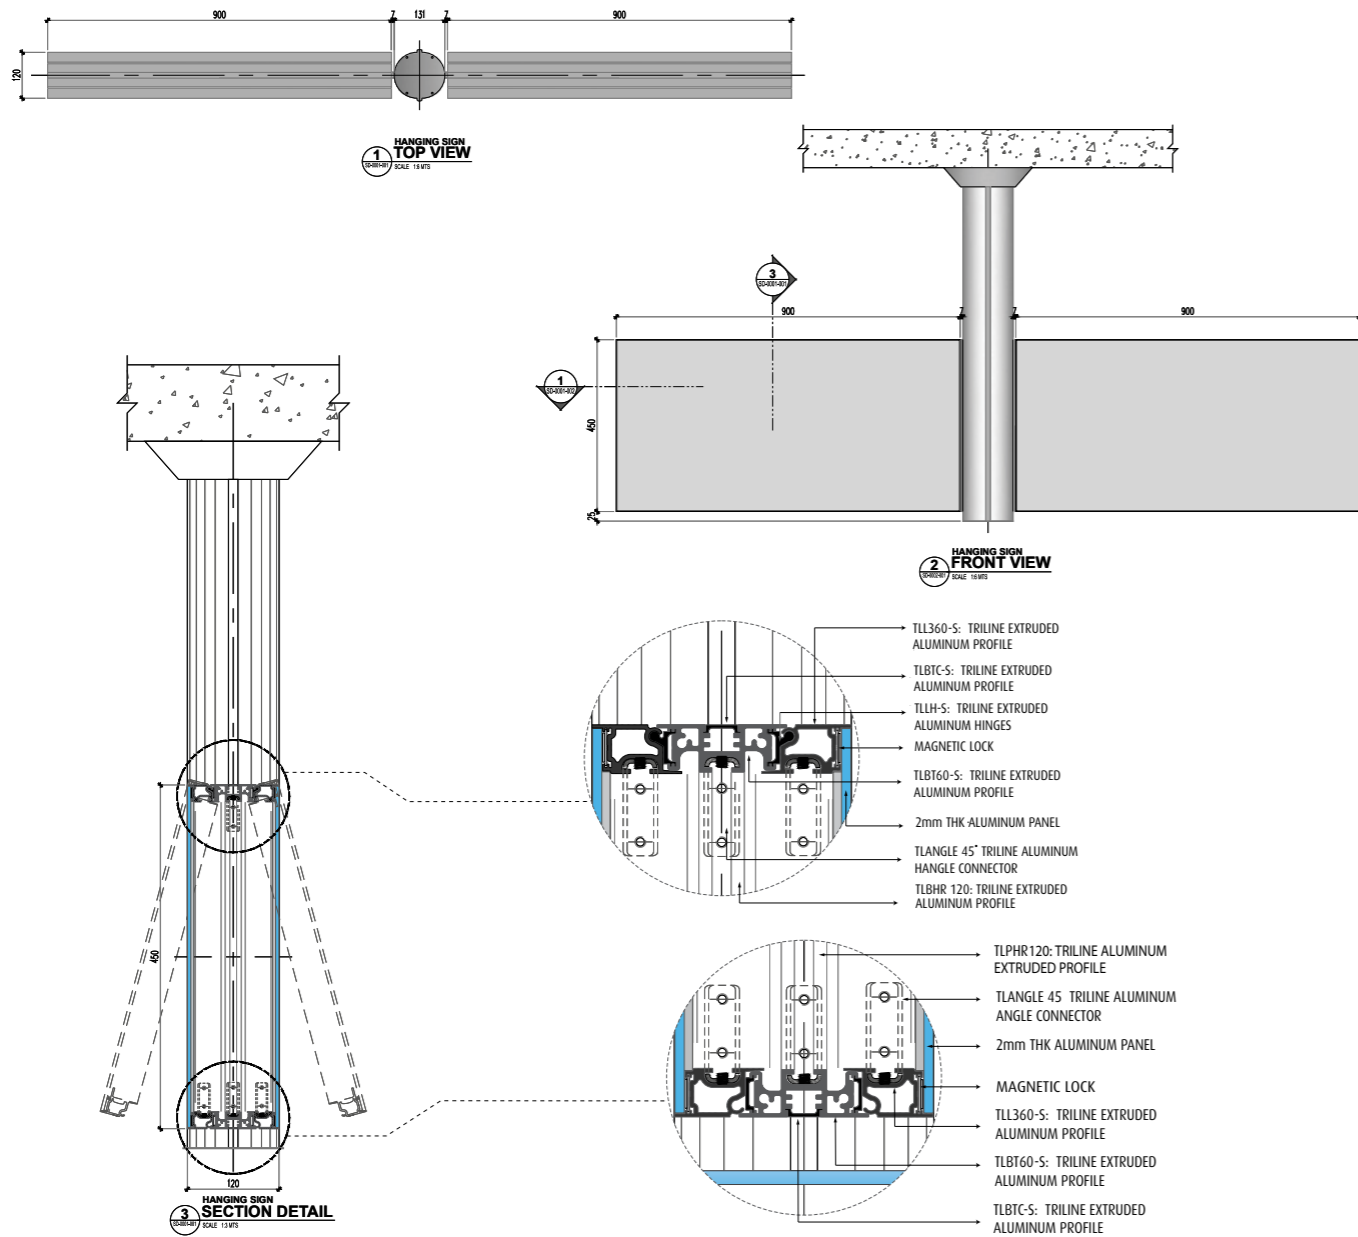

Technical Details