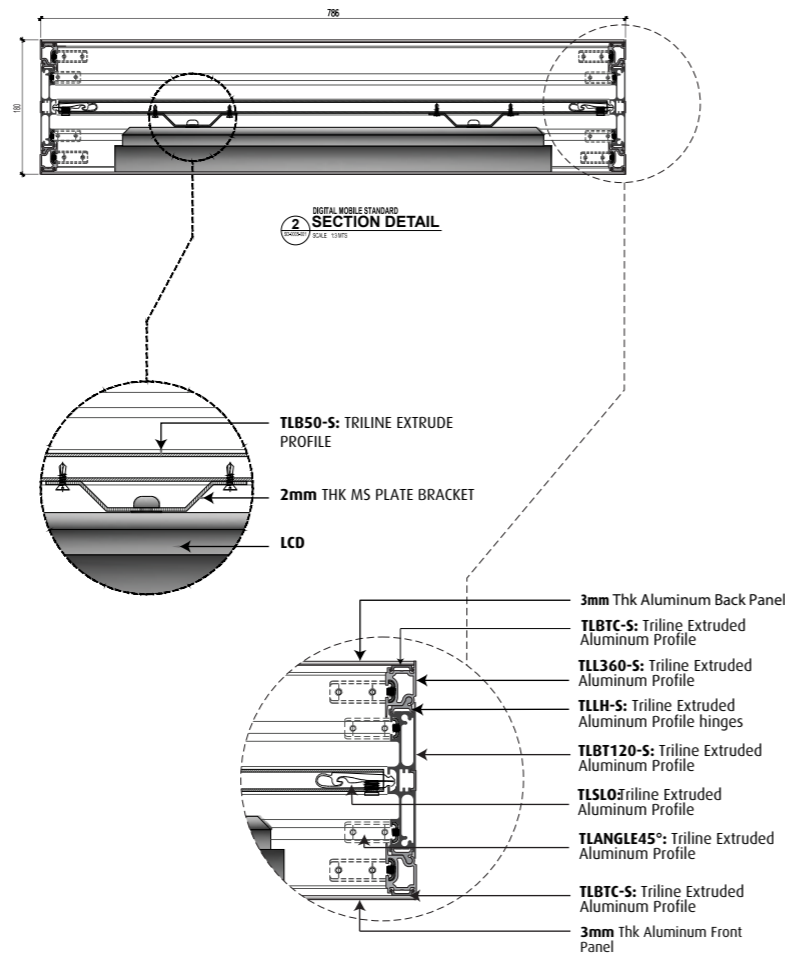

Technical Details