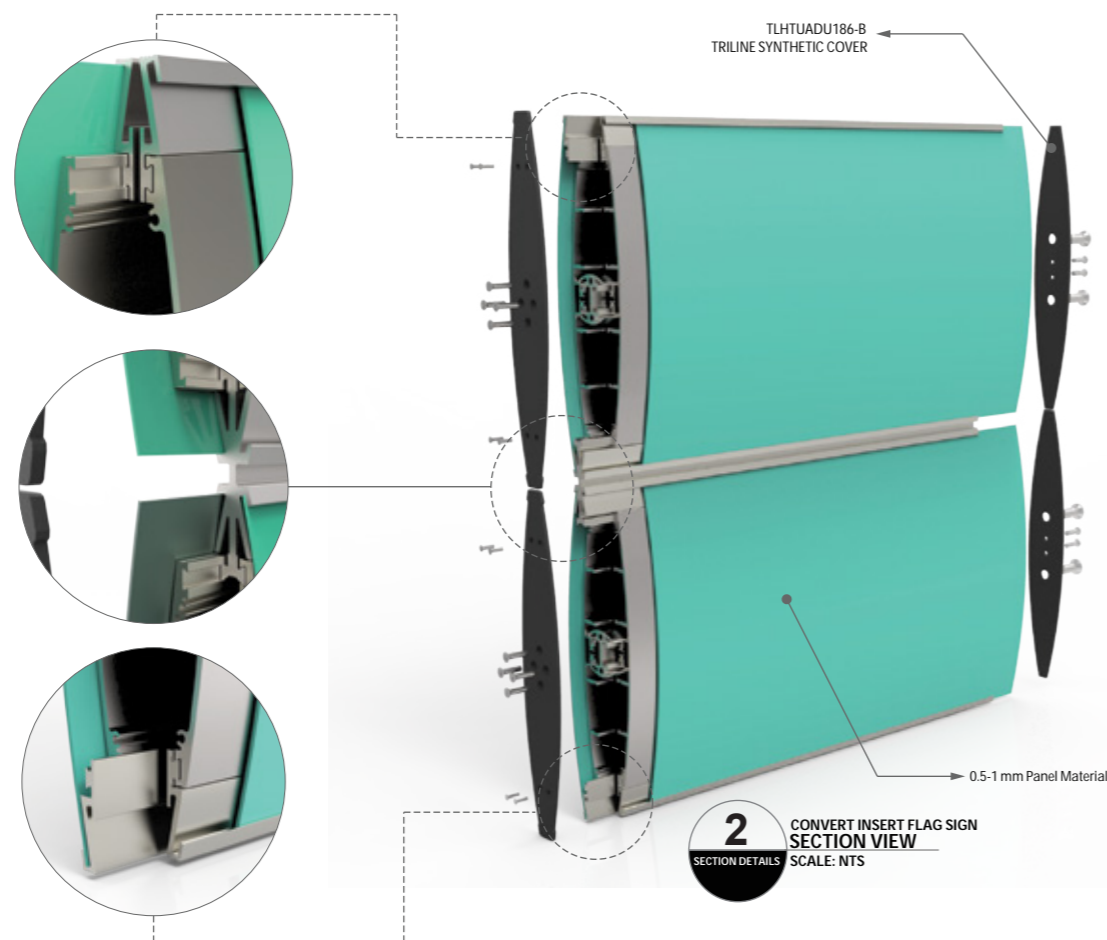

2 SECTION DETAILS
CONVERT INSERT FLAG SIGN
SECTION VIEW
SCALE: NTS

Convex Flag Sign + Tripost™

Using the profile (G)TLHTCPWI Triline has made the Hi-Tech™ more versatile. It can be used in Internal & External Signs, making the application possibilities wider.

TriPost™ columns are available up to *4 meters.