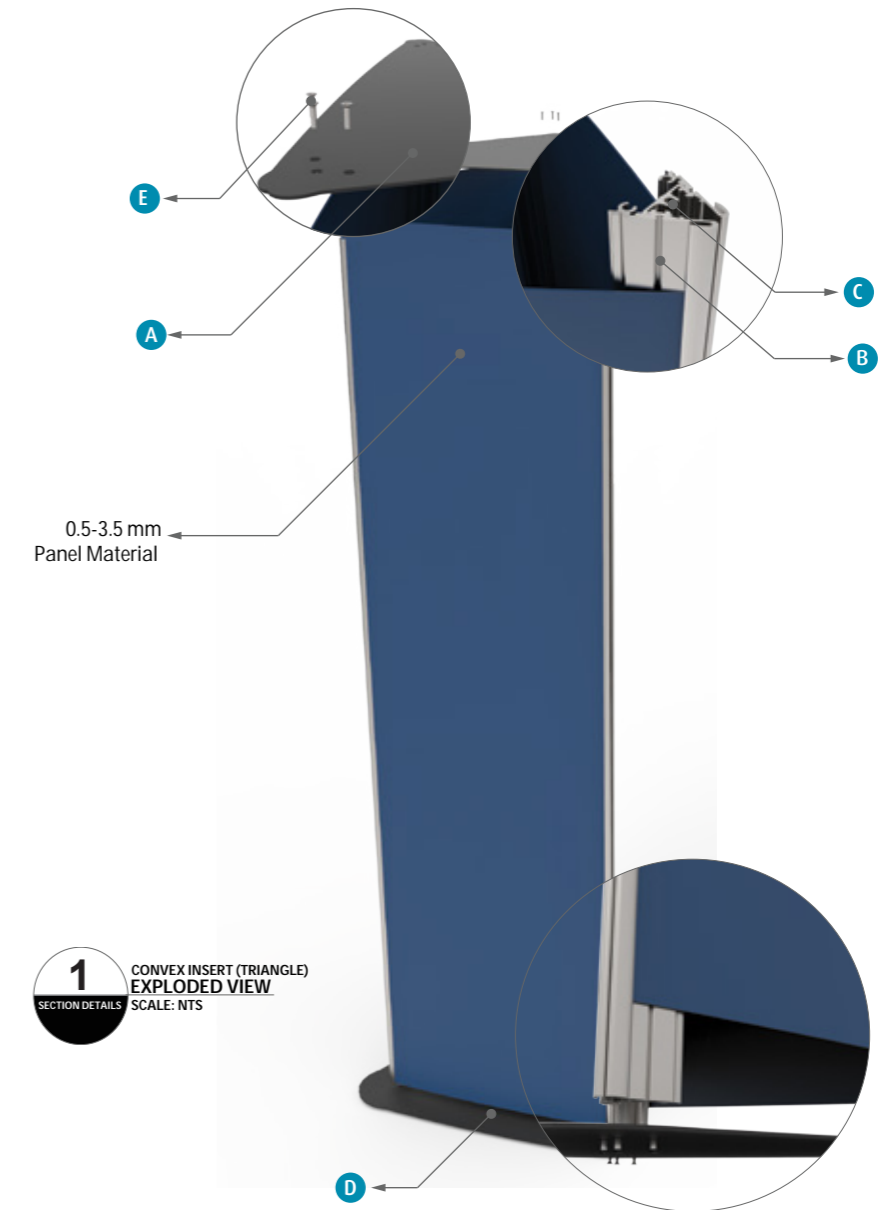

- **COMPONENTS**
- **A** TLTRIA3
- **B** TLHTMWA3-S
- **C** TLHTMWSUP-S
- **D** TLTBASETRIA3
- **E** TLSCR5 & 9-S

1 CONVEX INSERT (TRIANGLE)
EXPLODED VIEW
SCALE: NTS