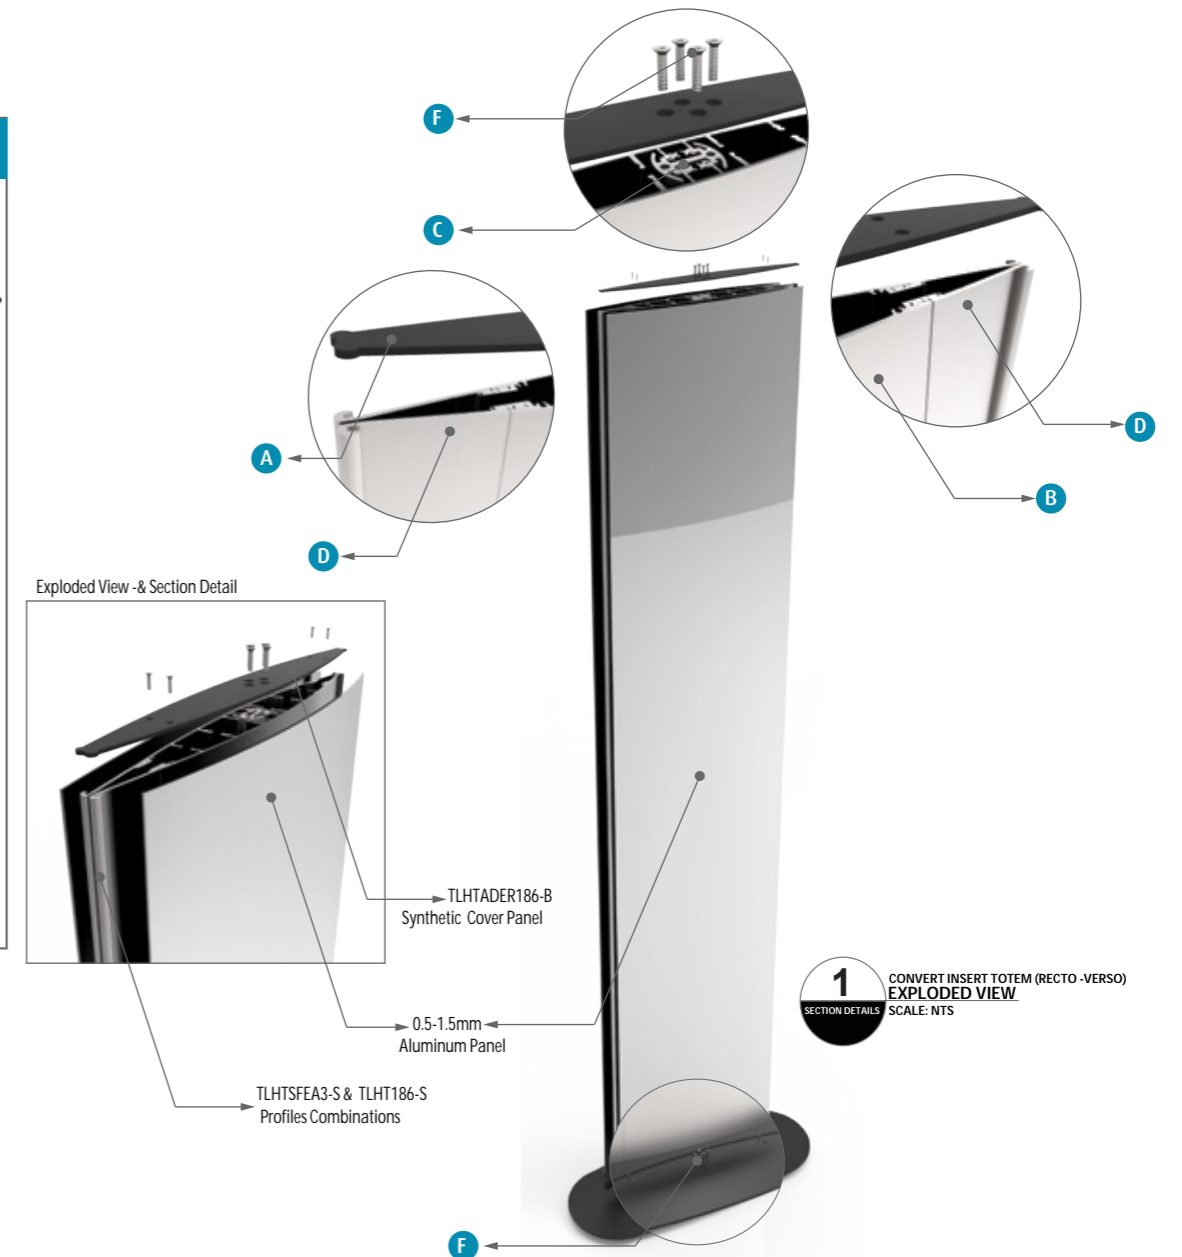

- **COMPONENTS**
- **A** TLHTADER186-B
- **B** TLHT186-S
- **C** TLHTP26-S
- **D** TLHTSFEA3-S
- **E** TLSCR7-S
- **F** TLSCR8-S