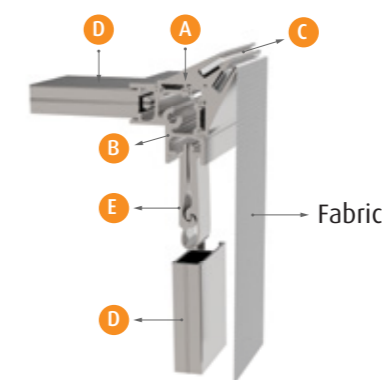

3 NON-ILLUMINATED FREE STANDING 4 SIDES FABRIC TOTEM

Side A, B, C & D
Graphics Printed on Fabric