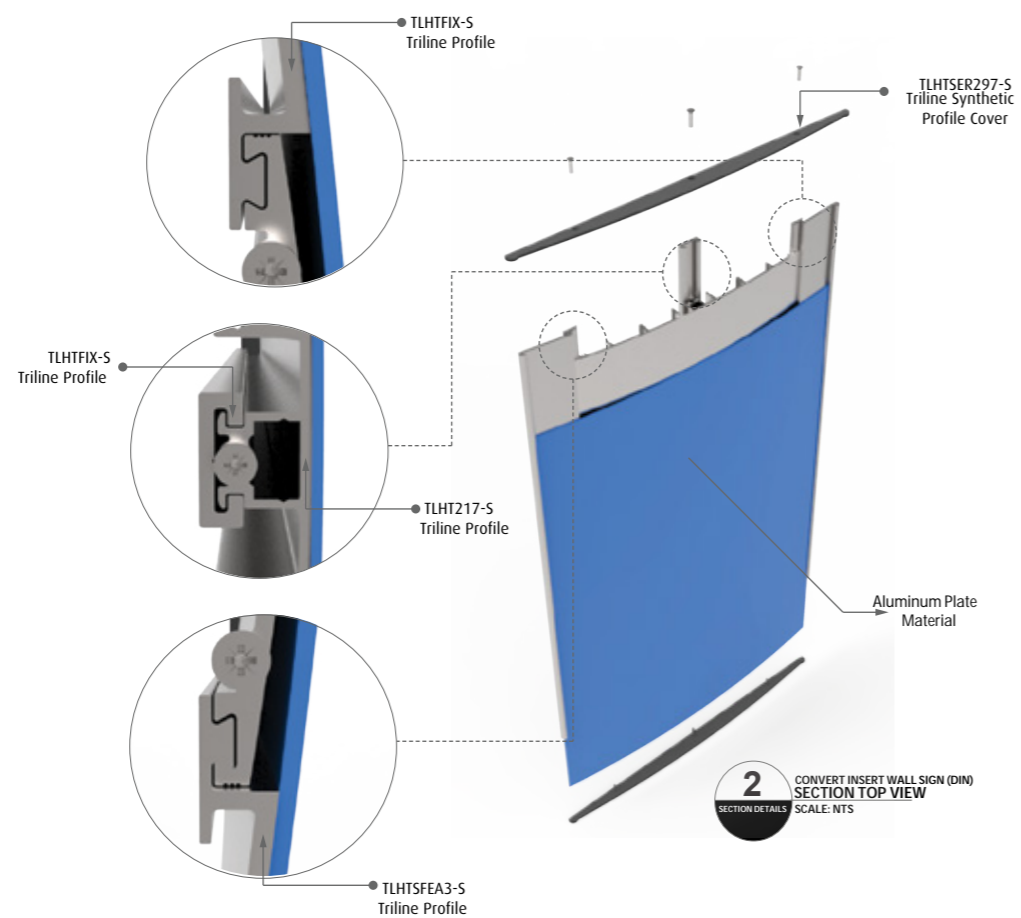

2 SECTION DETAILS
CONVERT INSERT WALL SIGN
SECTION VIEW
SCALE: NTS

Convex Insert Wall Sign (DIN)

With the convex profile TLHT217 and the insert profiles TLHTSFRA3 or TLHTSFEA3 (round and ellipse) you can create an insert sign in A3. Finish with synthetic single endcaps round or ellipse. Easy assembly.

1 SECTION DETAILS
CONVERT INSERT WALL SIGN (DIN)
EXPLODED VIEW
SCALE: NTS

CONVERT INSERT WALL SIGN (DIN)

Assembly and Section Details

- APPLICATIONS**
 - * Personal Signs
 - * Room Identifications
 - * Wall Projections Signs
 - * Emergency Signs
- MOUNTING POSSIBILITIES**
 - * With double adhesive for wall mounting.
- SECTION DETAILS**
 - * Using TLHTFIX-S basic colors:
 - Silver
 - Gray
 - * PROFILES have standard length of 3500 mm
 - * Standard Finish:
 - Mill
 - Silver Anodized