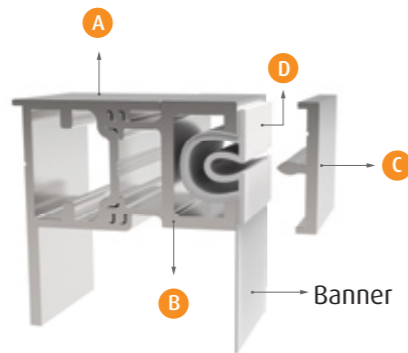

2 ILLUMINATED / NON-ILLUMINATED WALL MOUNTED BANNER APPLICATION

Graphics Printed on Banner