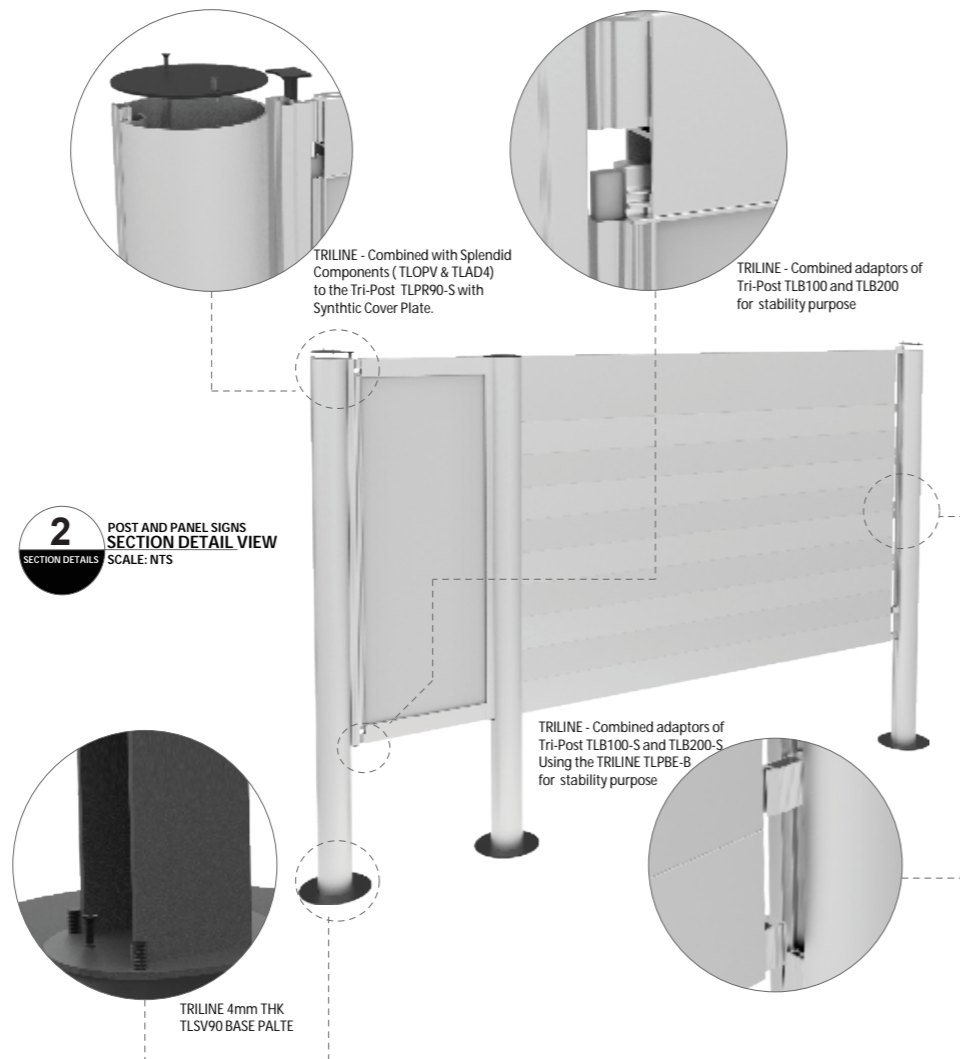

- **APPLICATIONS**
  - Ideal for parking Signs
  - Flag Signs
  - Directional Signs
  - Standee Signs and more..
- **MOUNTING POSSIBILITIES**
  - Using TSV90 - Support standee is so easy to assemble.

2 POST AND PANEL SIGNS SECTION DETAIL VIEW SCALE: NTS