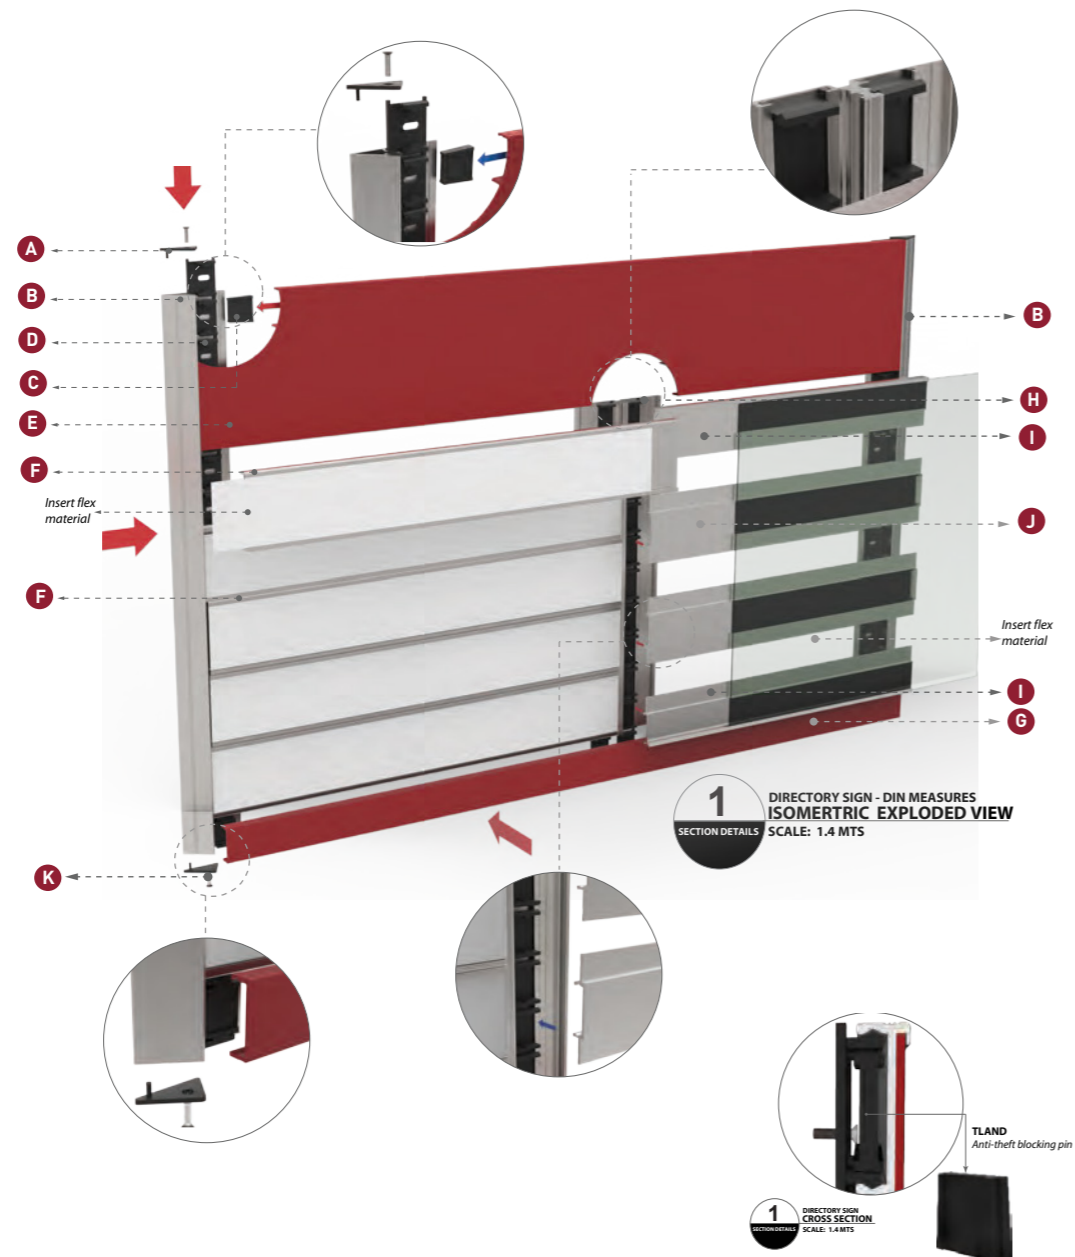

1. **COMPONENTS**
2. **A** TLJAZ2S-B
   - **B** TLJAZ2-S
   - **C** TLAND-B
   - **D** TLCLJ-B
   - **E** TL124-S
   - **F** TL62S-S
   - **G** TL31-B
   - **H** TLTUS-S
   - **I** TLPAN-S
   - **J** TLONP-S
   - **K** TLSCR3-S