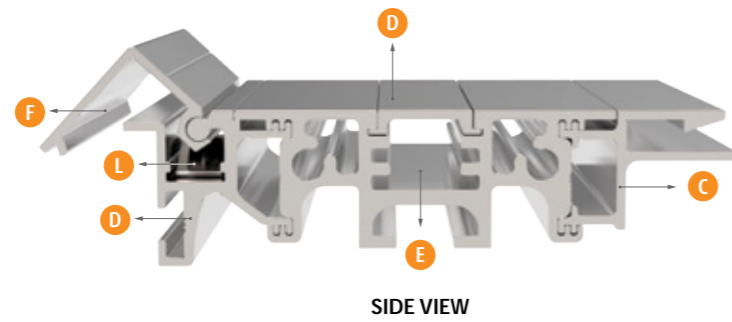

SECTION VIEWS

2 FREE STANDING POSTER BOX
ISOMETRIC VIEW
SECTION DETAILS
SCALE: NTS

FREE STANDING PANEL NON-ILLUMINATED OR ILLUMINATED CLICK FRAME & FABRIC TOTEM

- COMPONENTS
- A TLOPV
 - B TLLAF25
 - C TLLBTf-S
 - D TLLBTf-S
 - E TLSFSA-S
 - F TLBT60-S
 - G TLSFSC6-S / TlsNAPC-3
 - H TLB50-S
 - I TLSLO-B
 - J TLPHR100-S
 - K TLPHR100-COV-B
 - L TLBTC-S
 - M TLSPRING-7G
 - N TLANGLE 45/17mm
 - TLBRAC-10G