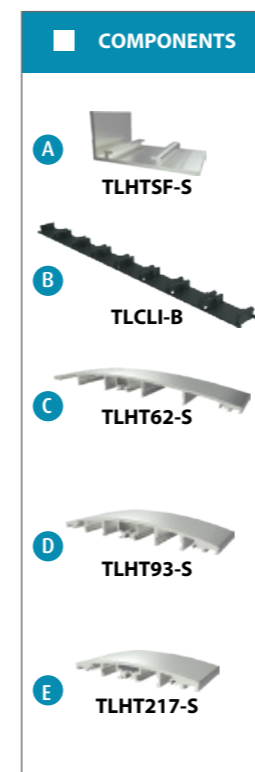

Convex Directory Sign

The convex aluminium profiles can be snapped on the adjusted TLCLI clips which have been previously integrated in the side tracks TLHTSF. Before snapping the profile on the clips, transform convex profiles with your choice of square, round or ellipse insert profiles.

Antitheft solution: synthetic blocking pin that slides between clips. Room identification, directories, directional signs and more...