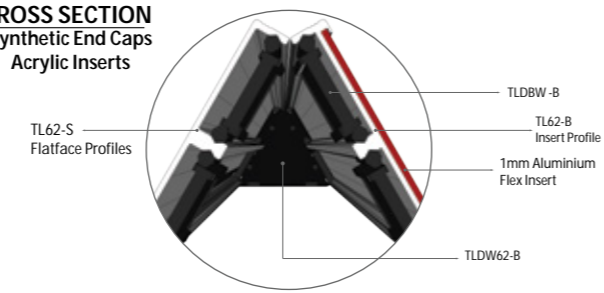

- * With screw and plug
- * Glued with Sticky bond
- * Double sided tape

SECTION DETAILS

- * Single End Caps has 2 basic colors:
 - Black
 - Gray
- * PROFILES have standard length of 3500mm -
- * Standard Finish:
 - Mill
 - Silver Anodized

Desk Sign

Easy assembly using blocking pin

*2 Measures: 31 mm, 62 mm - Exploded View

1 DESK SIGN ISOMETRIC VIEW SCALE: 1:4 MTS

Easy Assemble

- COMPONENTS**
- A**  TL62-S Flatface Profiles
 - B**  TL62-S Flatface Profiles
 - C**  TL62-S Flatface Profiles
 - D**  TL62-S Flatface Profiles

EXPLODED VIEW

INSERT AND FACE PROFILES
Offers the possibility to insert any kind of material with thickness up to 1.75mm - 2mm THK.

CROSS SECTION Synthetic End Caps Acrylic Inserts

DESK SIGN

Assembly and Section Details