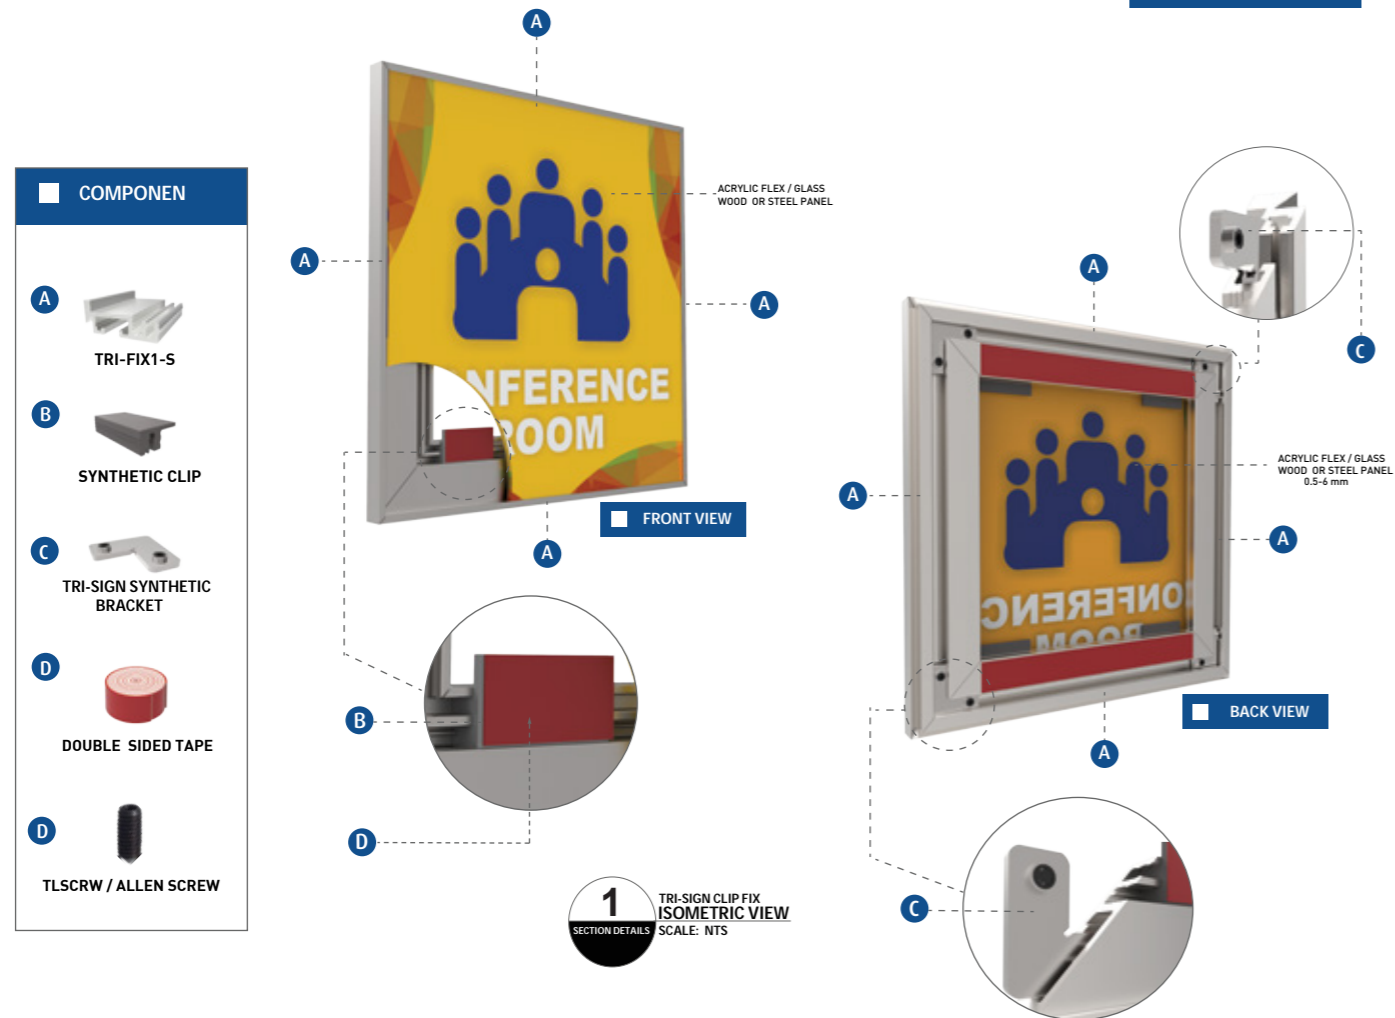

MOUNTING POSSIBILITIES

- * Double Sided Tape
- * Glued with sticky plug

APPLICATIONS

- * Vinyl Lettering
- * Direct Digital Printing
- * Paper Insert

SECTION VIEW

TRI-SIGN CLIP FIX (Wall Mounted)

Fix provides a reliable way and easy to mount using double sided tape which don't require constant changes to create contemporary system for offices, hospital, etc. Frames are suited for customized materials once constructed.

SECTION DETAILS

CLIP FIX READY MADE (Wall Mounted)

ASSEMBLY

SECTION VIEWS

ASSEMBLING

Trisign Clip Fix Ready made, wall mounted:

- *Connect synthetic Angle on all sides of the frame using TRI-FIX1-s Aluminum profile.
- * Reconnect 4 sides of frame for easy assemble, with TLSCRW on spring side.
- * Synthetic clip fix holds Aluminum plate material with glued 3M adhesive material.