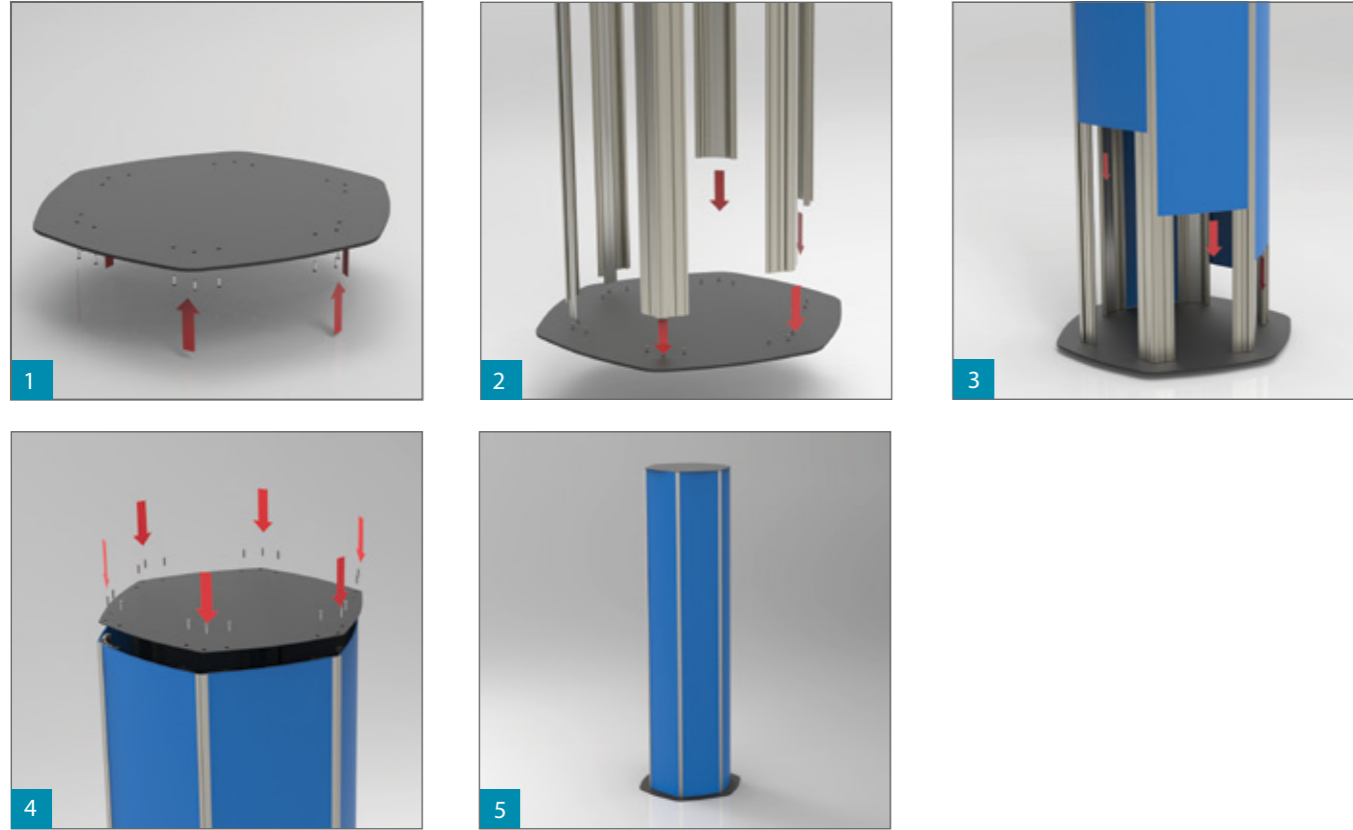

CONVEX INSERT TOTEM (HEXAGON)

Assembly and Section Details

- **APPLICATIONS**
  - Informational Sign
  - Directional Sign
  - Regulatory Signs etc.
- **MOUNTING POSSIBILITIES**
  - Interior Signs for Totem with base plate.
- **SECTION DETAILS**
  - Using TLHTP26 as electrical base screws as base plate.
  - PROFILES have standard length of 3500 mm
  - Standard Finish:
    - Mill
    - Silver Anodized