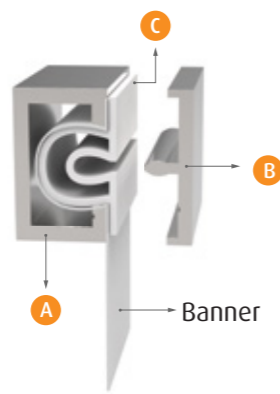

1 NON-ILLUMINATED WALL MOUNTED BANNER APPLICATION

Side A
Graphics Printed on Banner