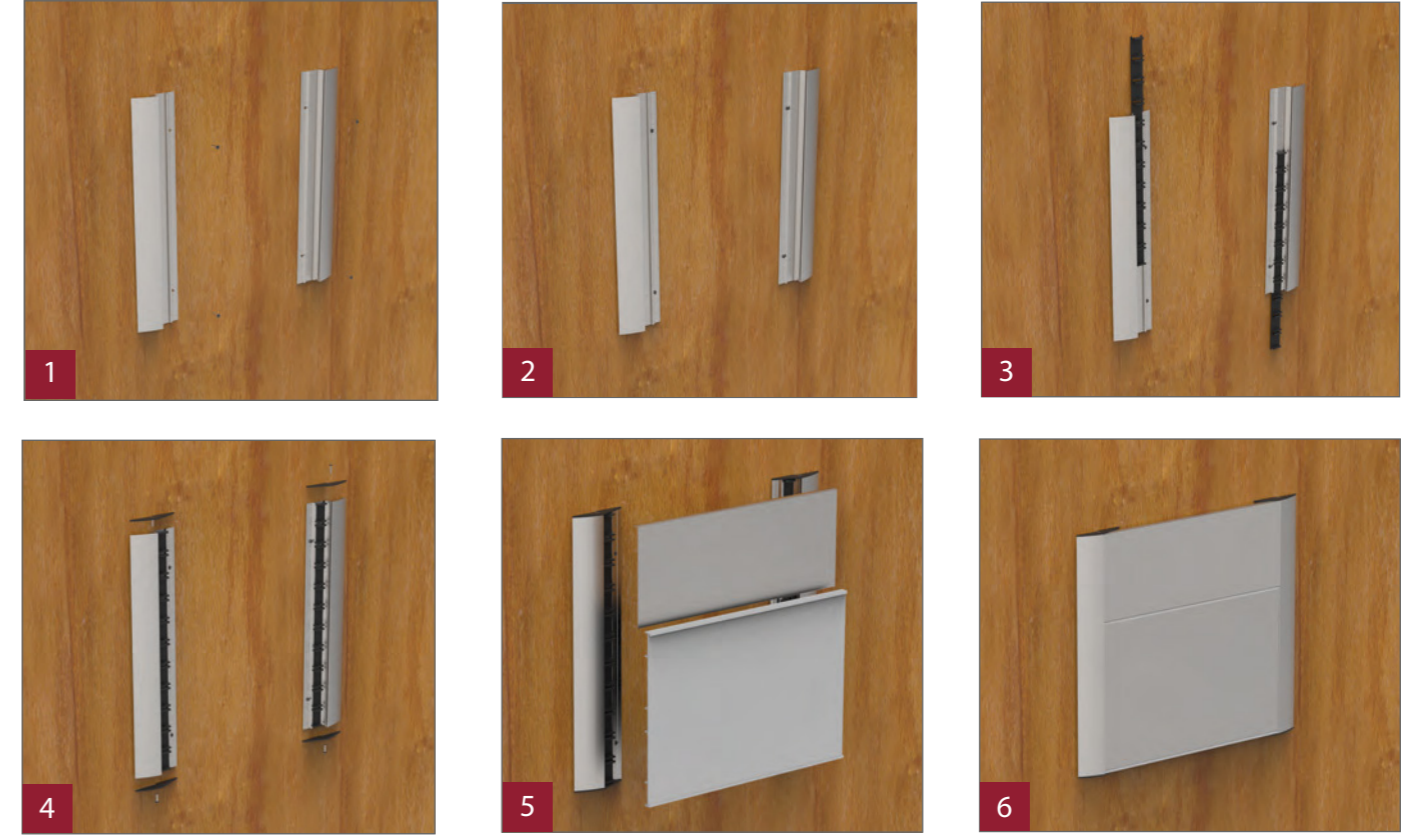

With anti-theft solution (patented)

*5 styles: Ellipse, Classic, Slim, Triangle (patented), Round.

COMPONENTS

- A** TLAEELLIP-B
- B** TLCLI-B
- C** TL155S-S
- D** TLAKE-S
- E** TL93-S
- F** TLSCRW3-B

ANTI-VANDALISM END CAPS

DOOR & WALL SIGN

(Aluminum Side Tracks Using Synthetic Blocking Pin)

Assembly and Section Details

APPLICATIONS

- * VINYL LETTERING
- * DIGITAL PRINTING
- * ENGRAVING
- * BRAILLE TEXT
- * SCREEN PRINTING

MOUNTING POSSIBILITIES