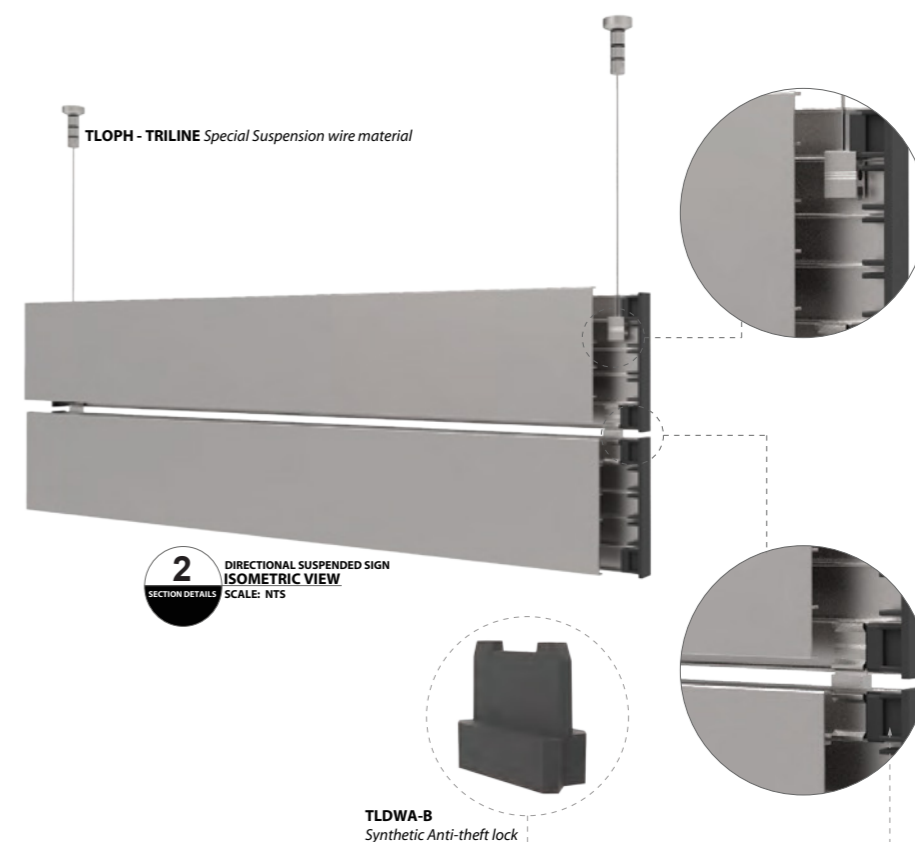

Directional Suspended Sign

Assembly and Section Details

APPLICATIONS

- * VINYL LETTERING
- * DIGITAL PRINTING
- * ENGRAVING
- * SCREEN PRINTING

EASY ASSEMBLE

- * SUSPENSION HANGING SYSTEM

SECTION DETAILS

- * SINGLE END CAPS HAS 2 basic colors
 - Black
 - Grey
- * PROFILES have standard lenght of 3500mm - standard finishes
 - Mill
 - Silver Anodized

TLDWA-B Synthetic Anti-theft lock

Flag Sign

With anti-theft features and sign assembly without screws.

Double sided end-caps from 62mm to 248 mm. - Exploded View

Anti-theft solution: Synthetic blocking pin that slides in the profiles and in the caps. Ideal for room-level identification, emergency signages and more..