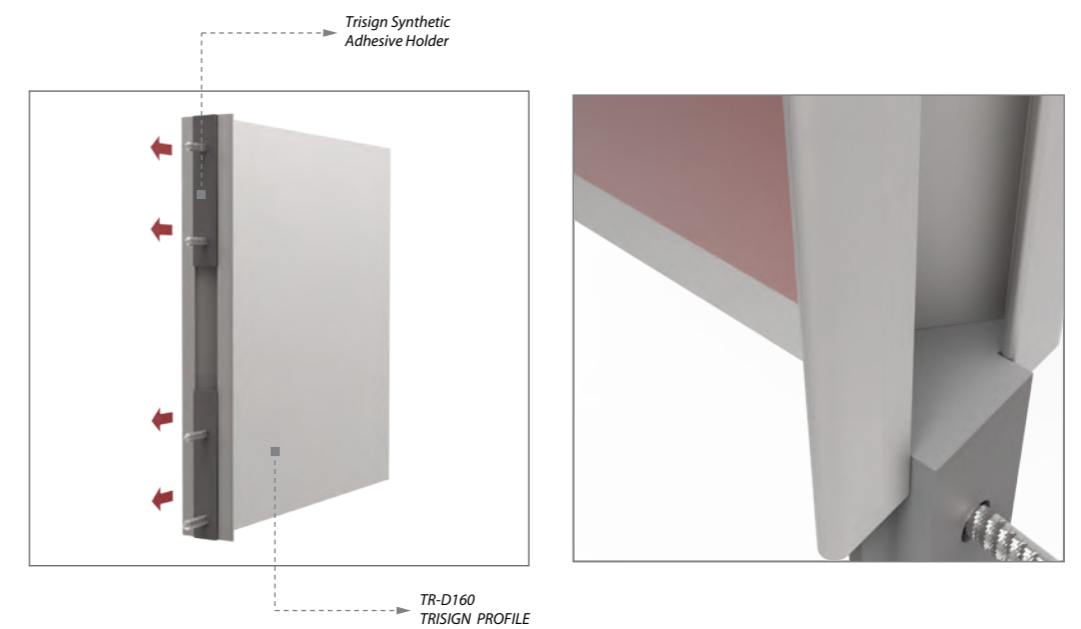

SECTION VIEW