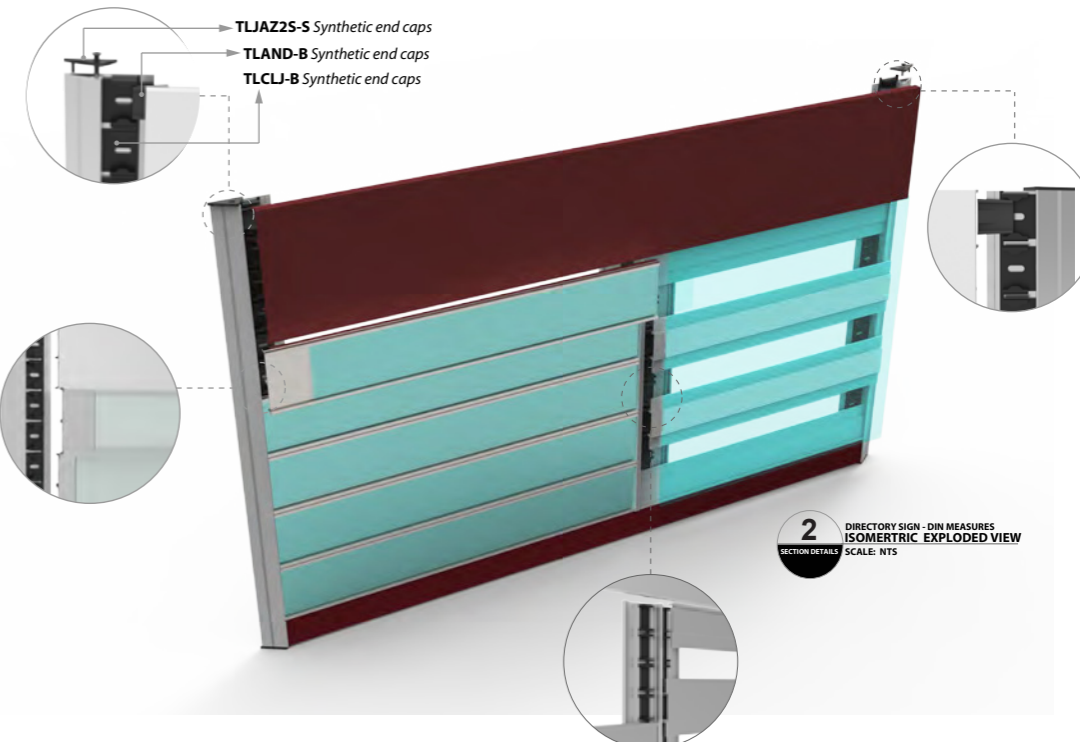

Directory Sign

DIN Measures - Exploded View

Using variable insert profiles offer the possibility to create any type measure of insert panels larger than A4 (A3, A2, A1), intergrating Maps in directories, etc.

1. **COMPONENTS**
2. **A** TLJAZ2S-B
   - **B** TLJAZ2-S
   - **C** TLAND-B
   - **D** TLCLJ-B
   - **E** TL124-S
   - **F** TL62S-S
   - **G** TL31-B
   - **H** TLTUS-S
   - **I** TLPAN-S
   - **J** TLONP-S
   - **K** TLSCR3-S

Directory Sign - Din Measurements (DIN Mesasures)

Assembly and Section Details

6 Different Frame Styles:

1. **APPLICATIONS**
2. VINYL LETTERING
   - DIGITAL PRINTING
   - ENGRAVING
   - BRAILLE TEXT
   - SCREEN PRINTING
3. **MOUNTING POSSIBILITIES**
4. With screw and plug
   - Glued with Sticky bond
5. **SECTION DETAILS**
6. Single End Caps has 2 basic colors:
     - Black
     - Gray
   - PROFILES have standard lenght of 3500mm -
   - Standard Finish:
     - Mill
     - Silver Anodized