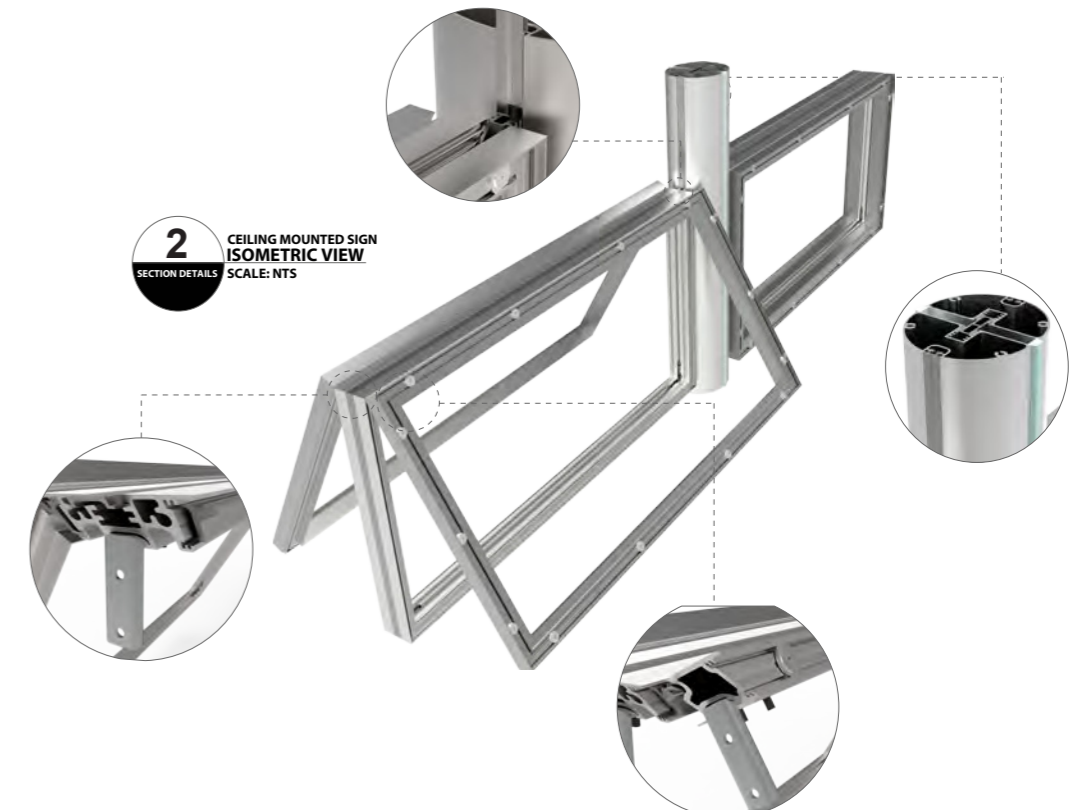

1. **APPLICATIONS**
2. VINYL LETTERING
   - DIGITAL PRINTING
   - ENGRAVING
   - BRAILE TEXT
   - SCREEN PRINTING
   - LIGHTED BOX SIGN
3. **MOUNTING POSSIBILITIES**
4. With screws and plug for mount to ceiling etc.

1. **SECTION DETAILS**
2. Basic Colors:
   - Silver
   - Gray
3. PROFILES have standard length of 3500 - 4500mm
4. Standard Finish:
   - Mill
   - Silver Anodized