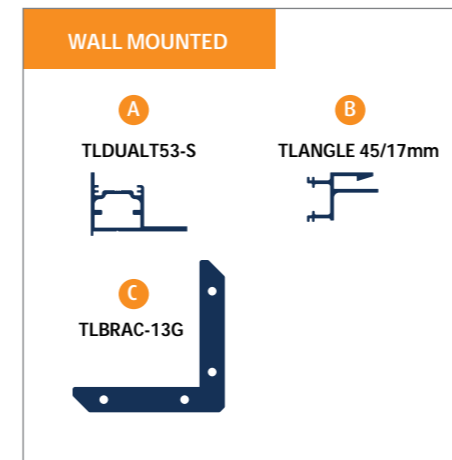

1 ILLUMINATED FREE STANDING 2 SIDES FABRIC TOTEM

Side A & B
Graphics Printed on Fabric

2 ILLUMINATED / NON-ILLUMINATED WALL MOUNTED BANNER APPLICATION

Graphics Printed on Banner

2 NON-ILLUMINATED WALL MOUNTED SIGN