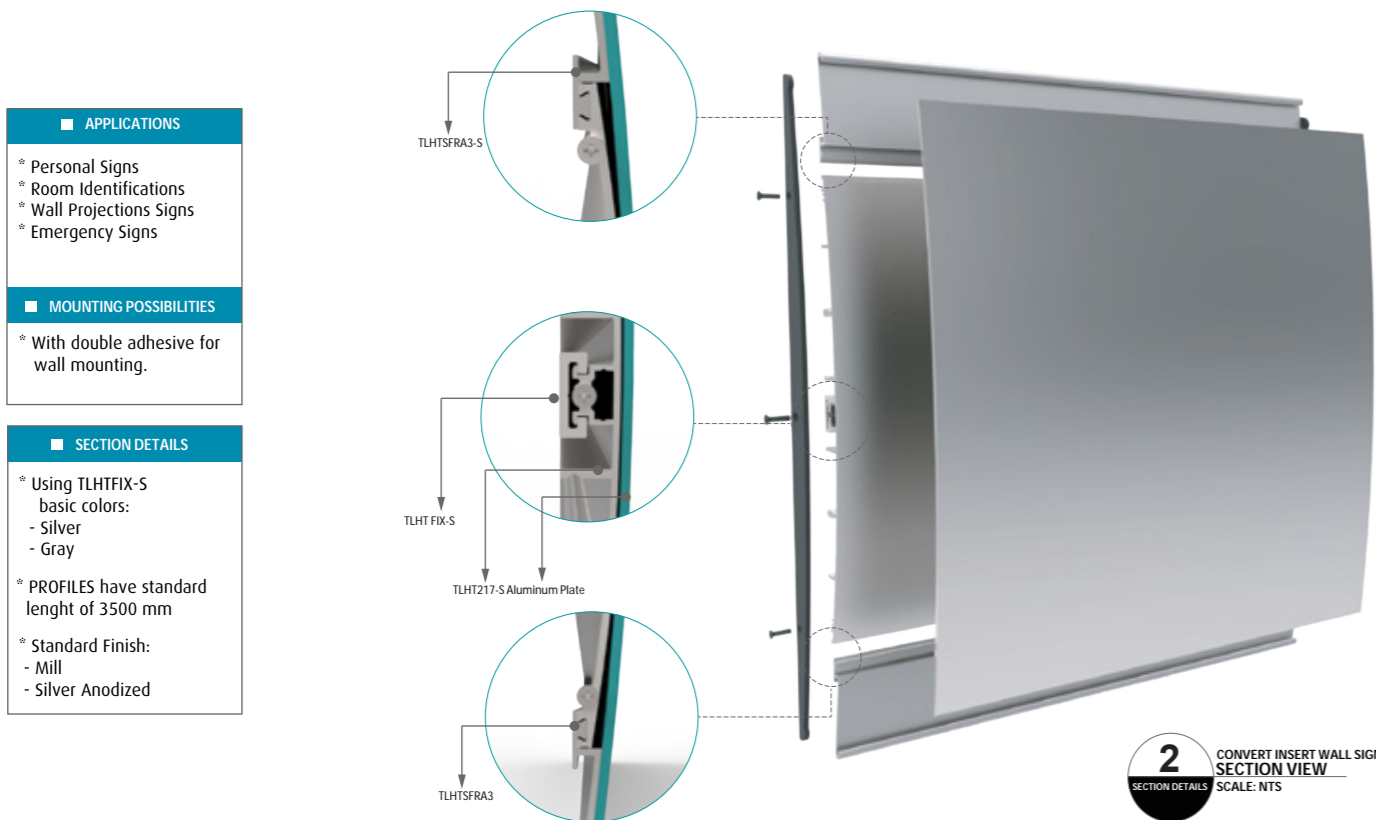

Convex Insert Wall Signs (Radius)

The convex profile is slide in the TLHTFIX (antivandalism) profile. You can extend the convex sign with insert profiles in 3 different looks: square, round and ellipse. Finish with synthetic single end-caps square (from 93 to 248 mm), round or ellipse (from 93mm to 297mm). Easy assembly.

Ideal for personnel signs, room identification, wall projection signs, emergency signage and more.

CONVERT INSERT WALL SIGN (Radius)

Assembly and Section Details

- APPLICATIONS**
 - * Personal Signs
 - * Room Identifications
 - * Wall Projections Signs
 - * Emergency Signs
- MOUNTING POSSIBILITIES**
 - * With double adhesive for wall mounting.
- SECTION DETAILS**
 - * Using TLHTFIX-S basic colors:
 - Silver
 - Gray
 - * PROFILES have standard length of 3500 mm
 - * Standard Finish:
 - Mill
 - Silver Anodized