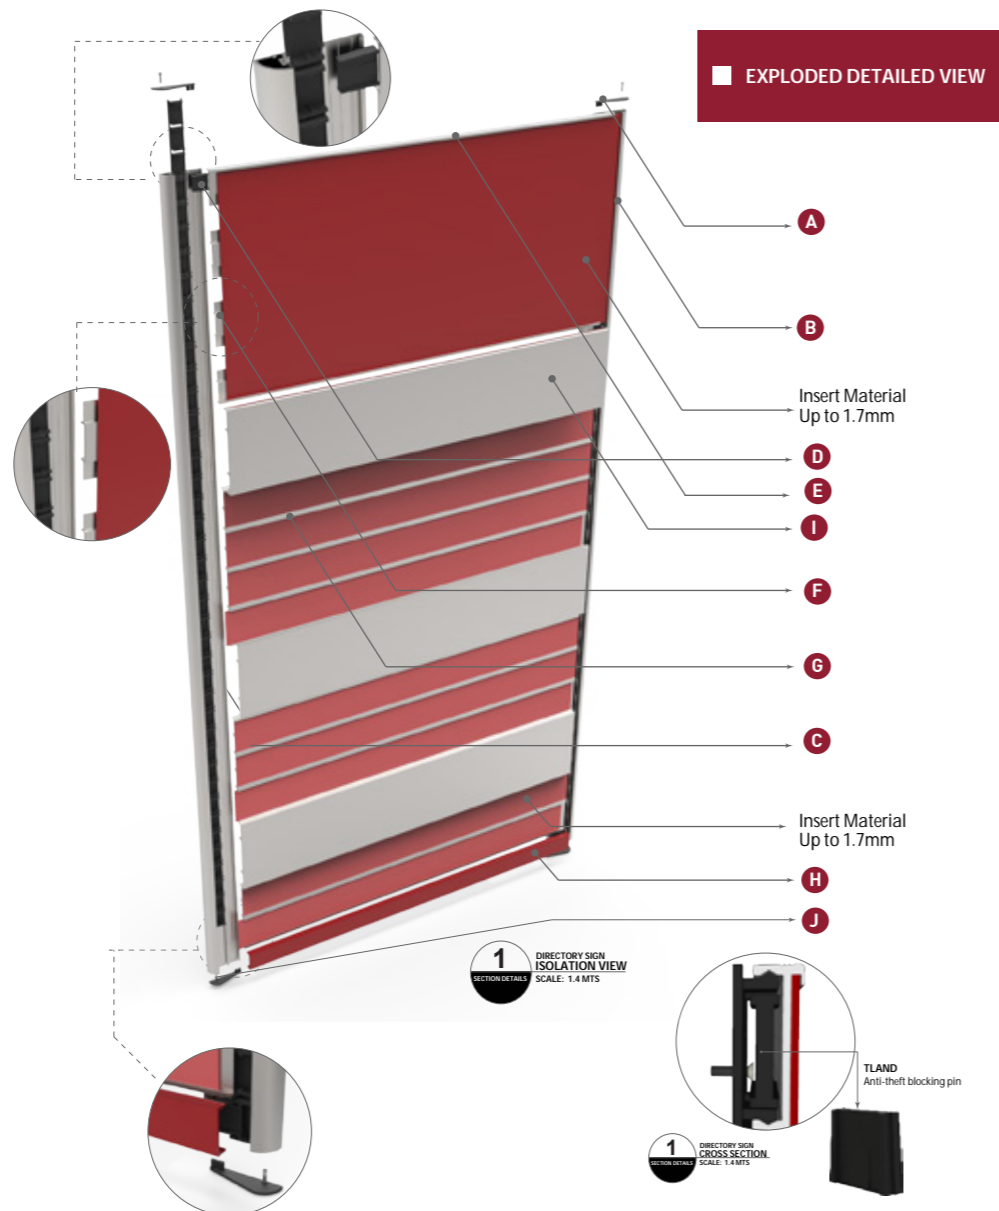

Directory Sign

Wall Mounted / Radius Side Tracks - Exploded View

Highly versatile in design & function contributing to ease of profile coupling. When changing or extending, components are relocated or added easily, without altering the rest of the sign.

COMPONENTS

- **A** TLRADES-B
- **B** TLRAD-S
- **C** TLCLI-B
- **D** TLAND-B
- **E** TLPAN-S
- **F** TLONP-S
- **G** TL62S-S
- **H** TL31-S
- **I** TL93-S
- **J** TLSCR3-B

DIRECTORY SIGN

Assembly and Section Details

APPLICATIONS

- VINYL LETTERING
- DIGITAL PRINTING
- ENGRAVING
- BRAILLE TEXT
- SCREEN PRINTING

MOUNTING POSSIBILITIES

- With screw and plug
- Glued with Sticky bond

SECTION DETAILS

- Single End Caps has 2 basic colors:
  - Black
  - Gray
- PROFILES have standard length of 3500mm -
  - Standard Finish:
    - Mill
    - Silver Anodized

TLKEY NOTE: The TLKEY cannot removed profile which have been blocked with the TLAND blocking pin!