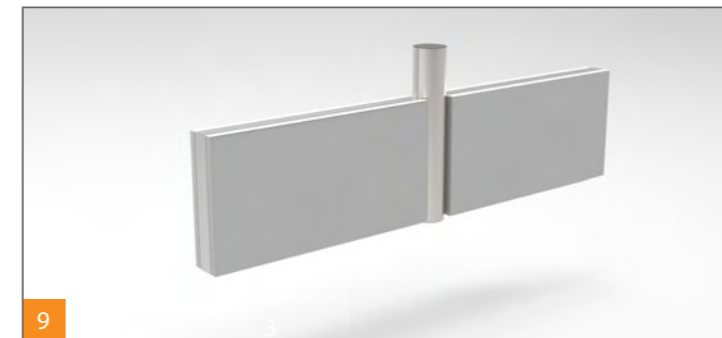

CEILING MOUNTED SIGN

Assembly and Section Details