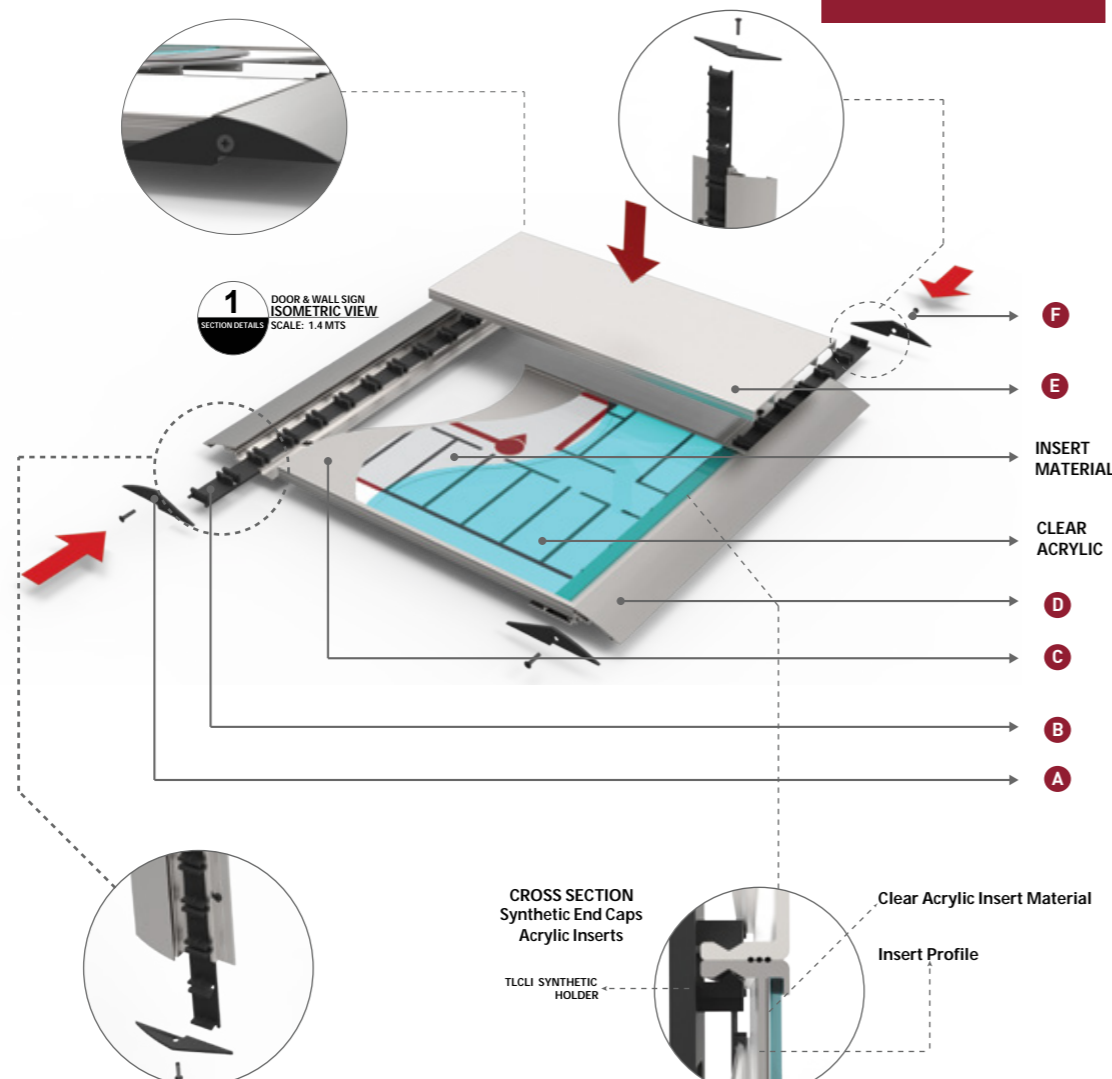

With anti-theft solution (patented)

*5 styles: Ellipse, Classic, Slim, Triangle (patented), Round.

COMPONENTS

- A** TLAEELLIP-B
- B** TLCLI-B
- C** TL155S-S
- D** TLAKE-S
- E** TL93-S
- F** TLSCRW3-B

ANTI-VANDALISM END CAPS

DOOR & WALL SIGN

(Aluminum Side Tracks Using Synthetic Blocking Pin)

Assembly and Section Details

APPLICATIONS

- * VINYL LETTERING
- * DIGITAL PRINTING
- * ENGRAVING
- * BRAILLE TEXT
- * SCREEN PRINTING

MOUNTING POSSIBILITIES