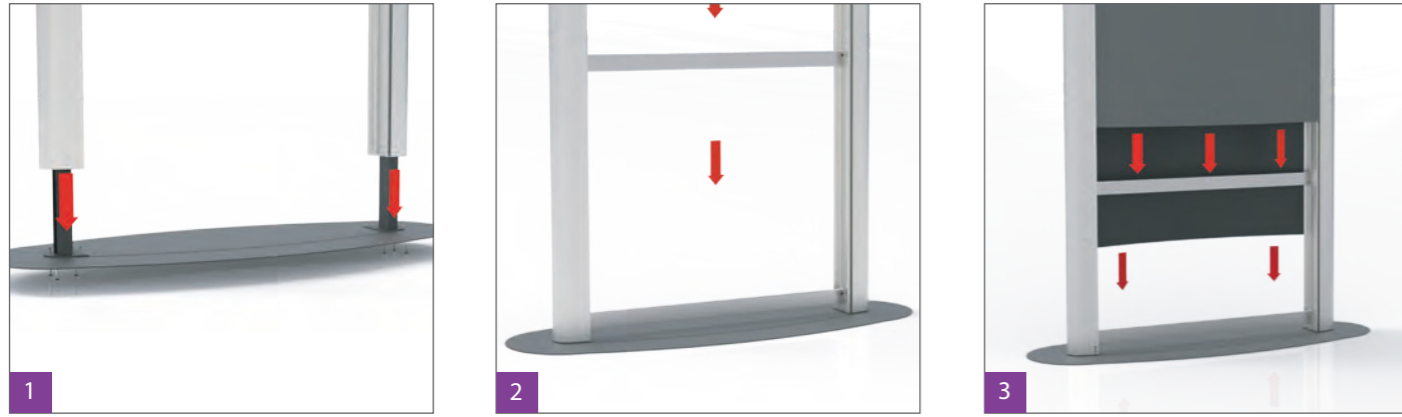

PYLON SIGN

Assembly and Section Details

1. **APPLICATIONS**
2. Directional Pylon Signs
   - Pylon Corporate Signs
3. **MOUNTING POSSIBILITIES**
4. Using TLSV90 - Support standee is so easy to assemble.

1. **SECTION DETAILS**
2. Using TLSV90 - TLTE90-900 BASE
   - Basic Colors
     - Silver
     - Gray
   - PROFILES have standard length of 3500 -4500mm
   - Standard Finish:
     - Mill
     - Silver Anodized