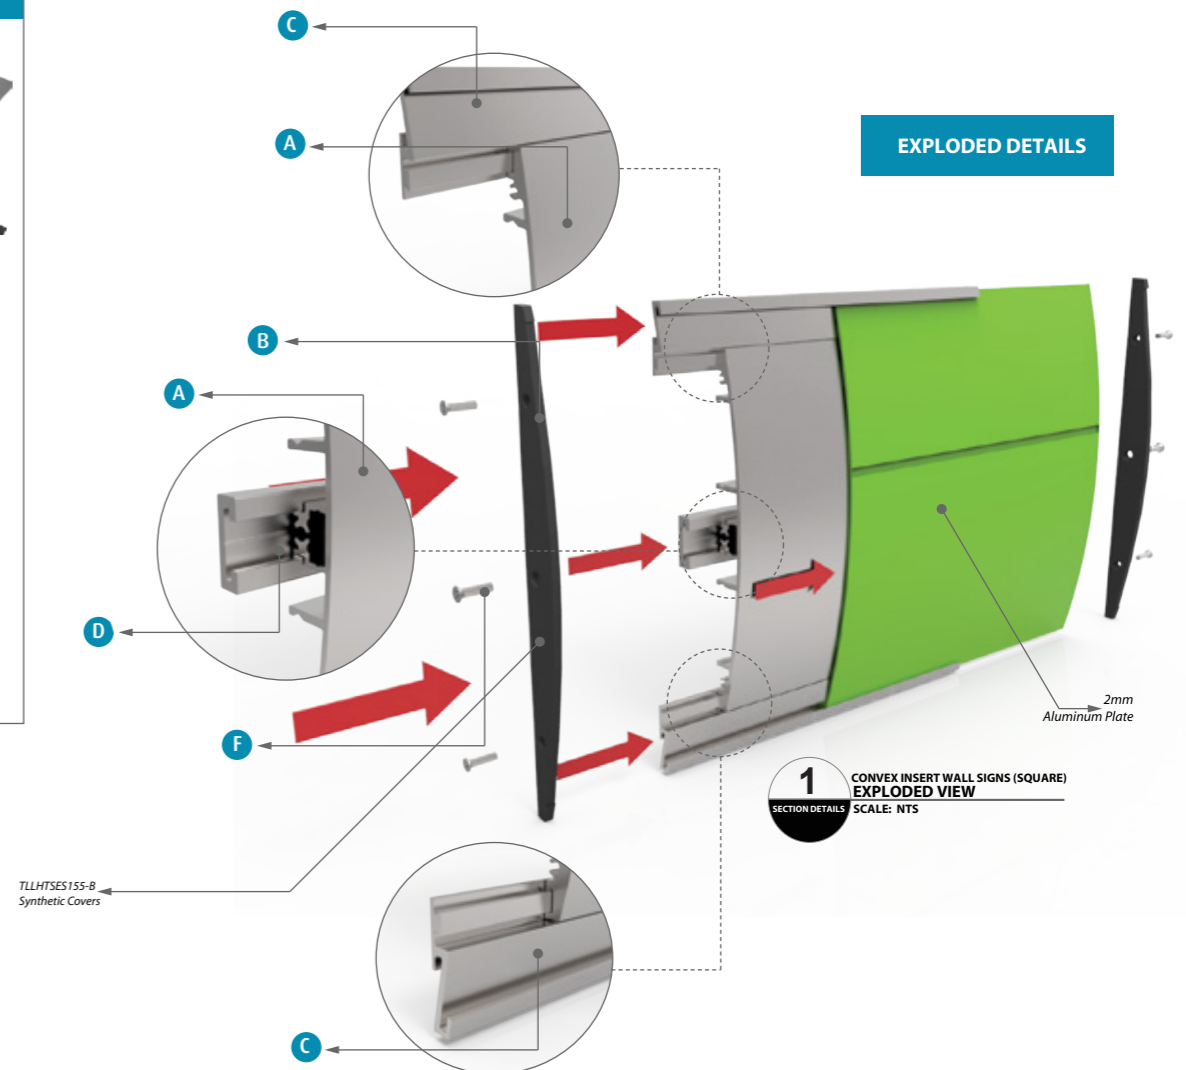

- **COMPONENTS**
- **A** TLHT124-S
- **B** TLHTSES155-B
- **C** TLHTSFS-S
- **D** TLHTFIX-S
- **E** TLSCR7-S
- **F** TLSCR8-S

1 CONVEX INSERT WALL SIGNS (SQUARE) EXPLODED VIEW SCALE: NTS