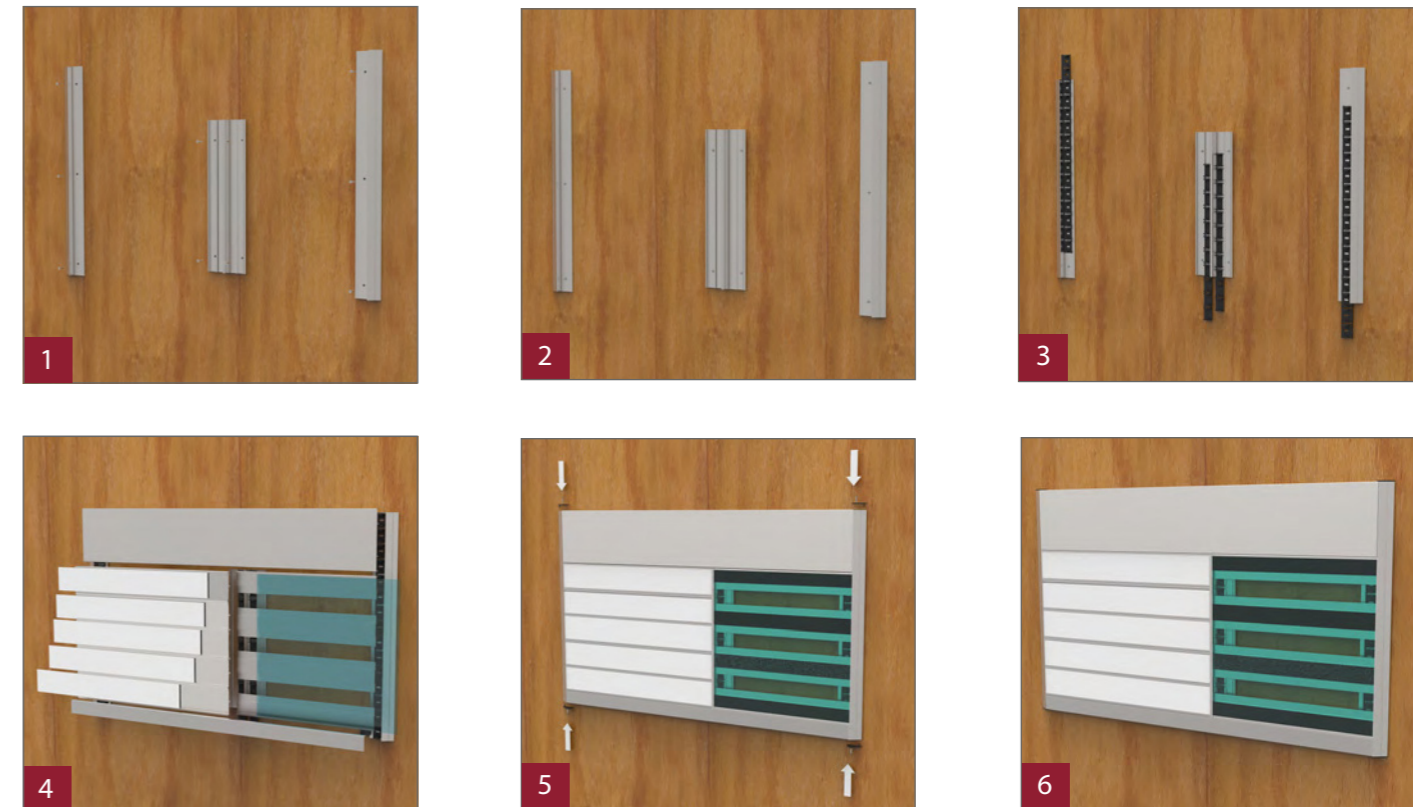

Directory Sign - Din Measurements (DIN Mesasures)

Assembly and Section Details