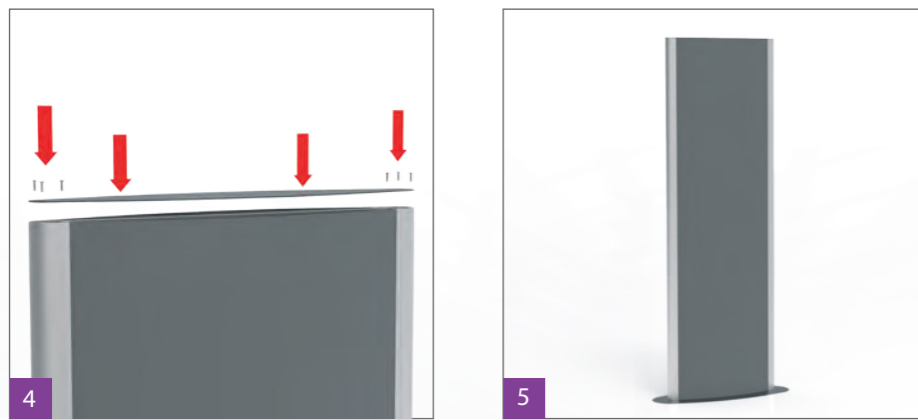

PYLON SIGN

Assembly and Section Details

1. **APPLICATIONS**
2. Directional Pylon Signs
   - Pylon Corporate Signs
3. **MOUNTING POSSIBILITIES**
4. Using TLSV90 - Support standee is so easy to assemble.

1. **SECTION DETAILS**
2. Using TLSV90 - TLTE90-900 BASE
   - Basic Colors
     - Silver
     - Gray
   - PROFILES have standard length of 3500 -4500mm
   - Standard Finish:
     - Mill
     - Silver Anodized