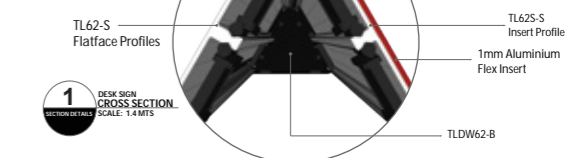

1 DESK SIGN CROSS SECTION SCALE: 1:4 MTS