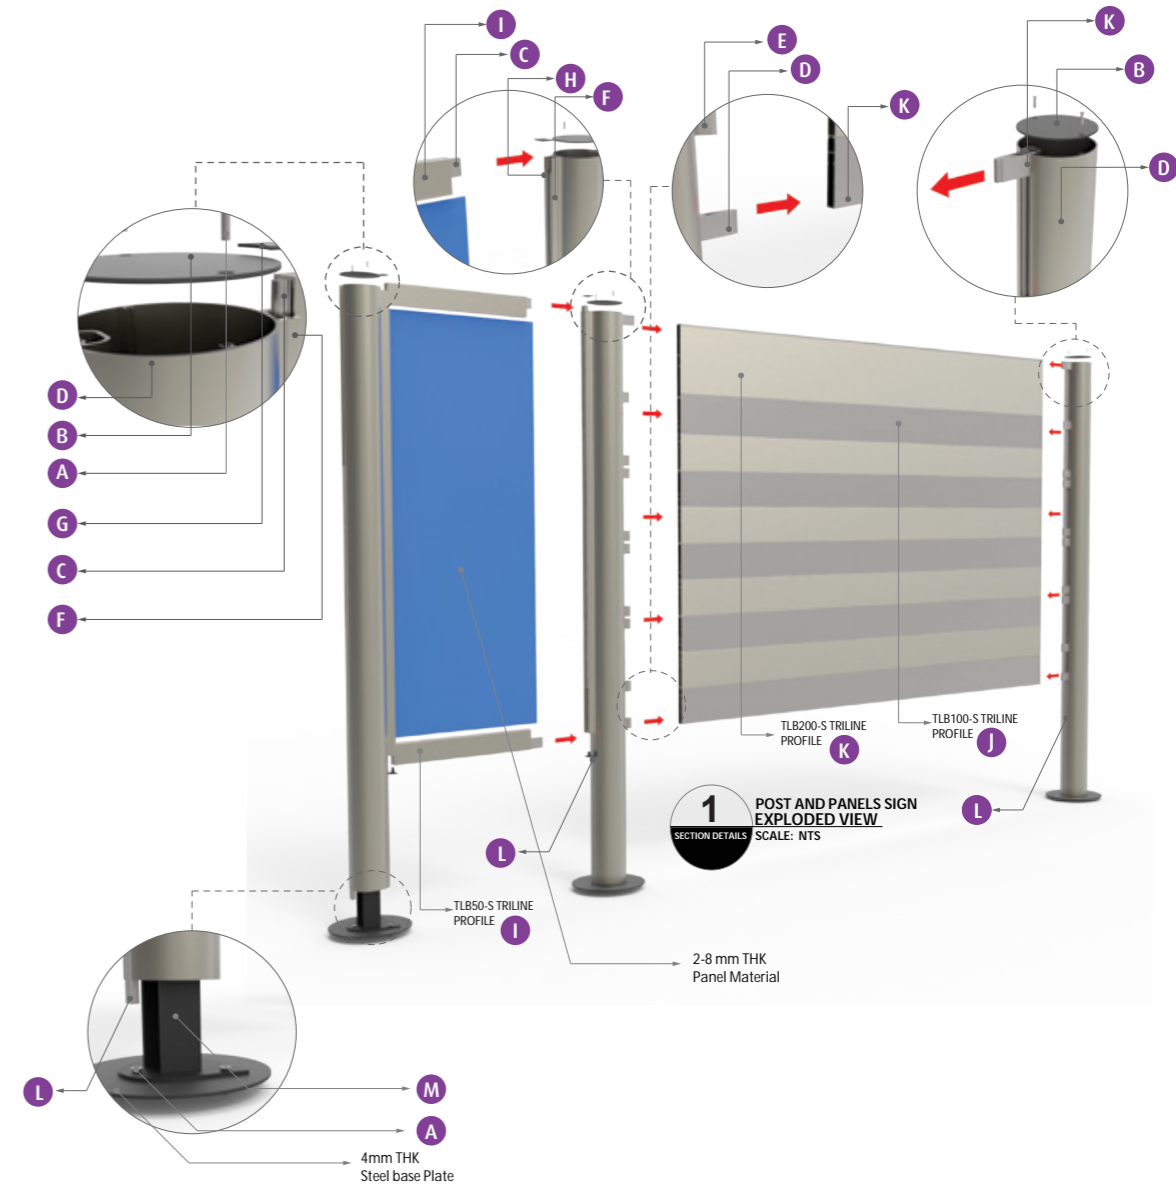

1. **COMPONENTS**
2. A TLSCR4,5 & 6-S
   - B TLDOPR90-B
   - C TLSLO
   - D TLP90-S
   - E TLBPE-S
   - F TLBEV-S
   - G TLBTP-B
   - H TLAD4-S
   - I TLB50-S
   - J TLB100-S
   - K TLB200-S
   - L TLOPV-S
   - M TLSV90