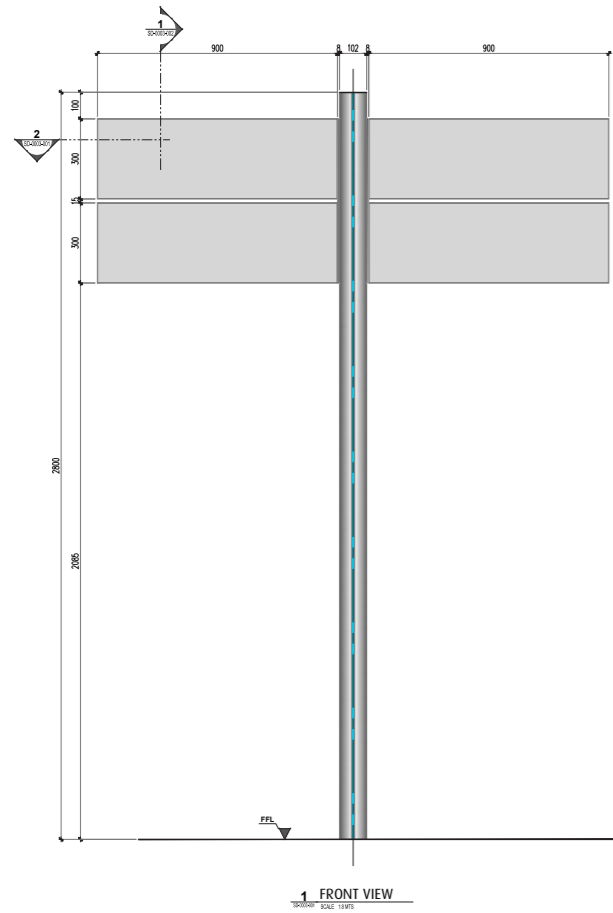

Technical Details