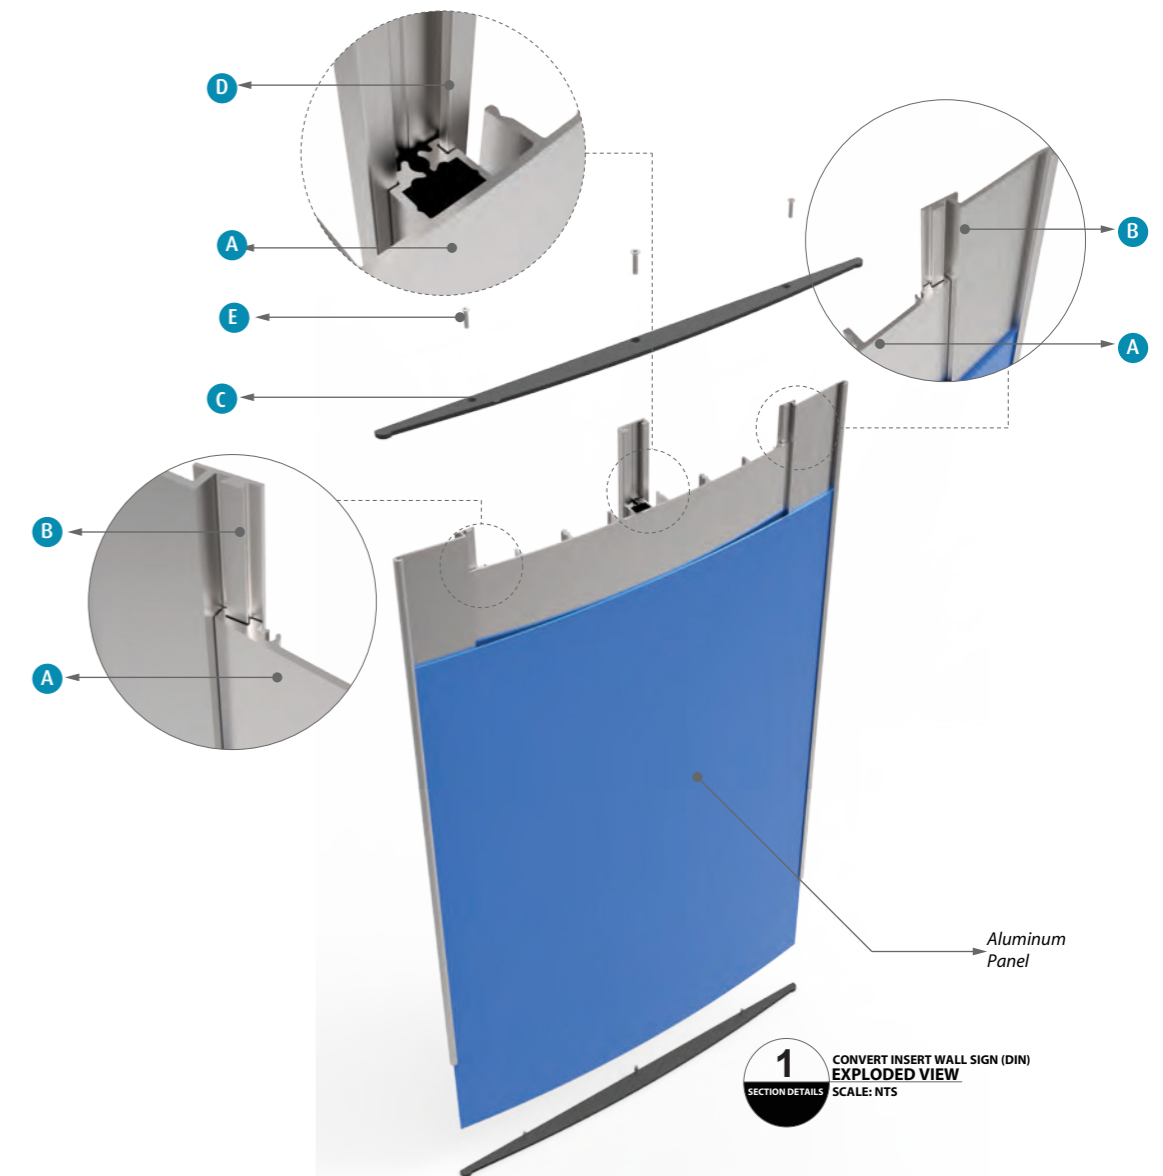

- **COMPONENTS**
- **A** TLHT217-S
- **B** TLHTSFEA3-S
- **C** TLHTSER297-S
- **D** TLHTFIX-S
- **E** TLSCR7-S
- **F** TLSCR8-S

1 SECTION DETAILS
CONVERT INSERT WALL SIGN (DIN)
EXPLODED VIEW
SCALE: NTS