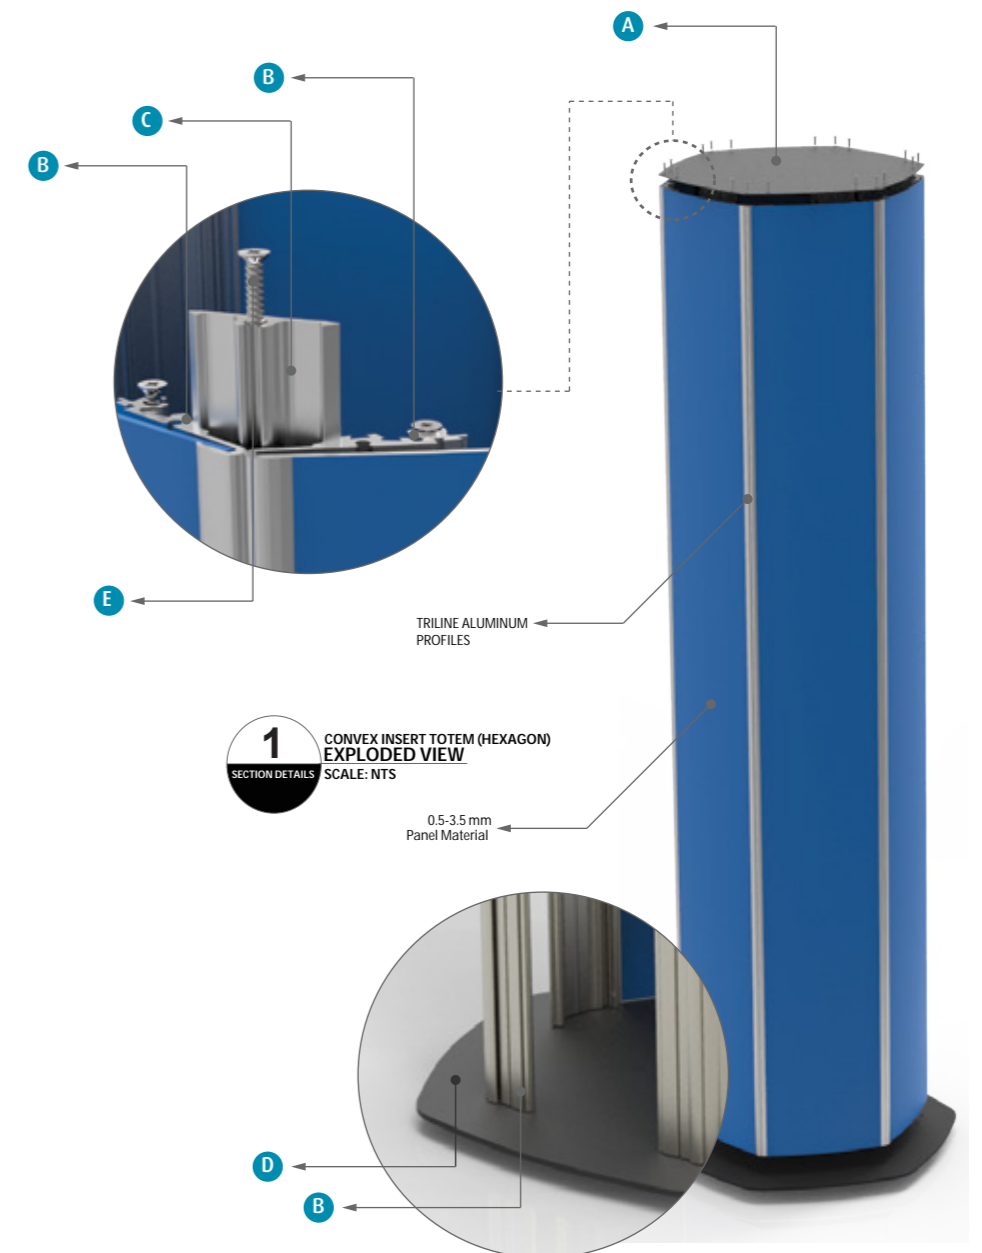

- **COMPONENTS**
- A TLHEXAGA3
- B TLHTMWA-S
- C TLHTMWSUP-S
- D TLBASEHEXA3
- E TLSCR 7 & 8-S