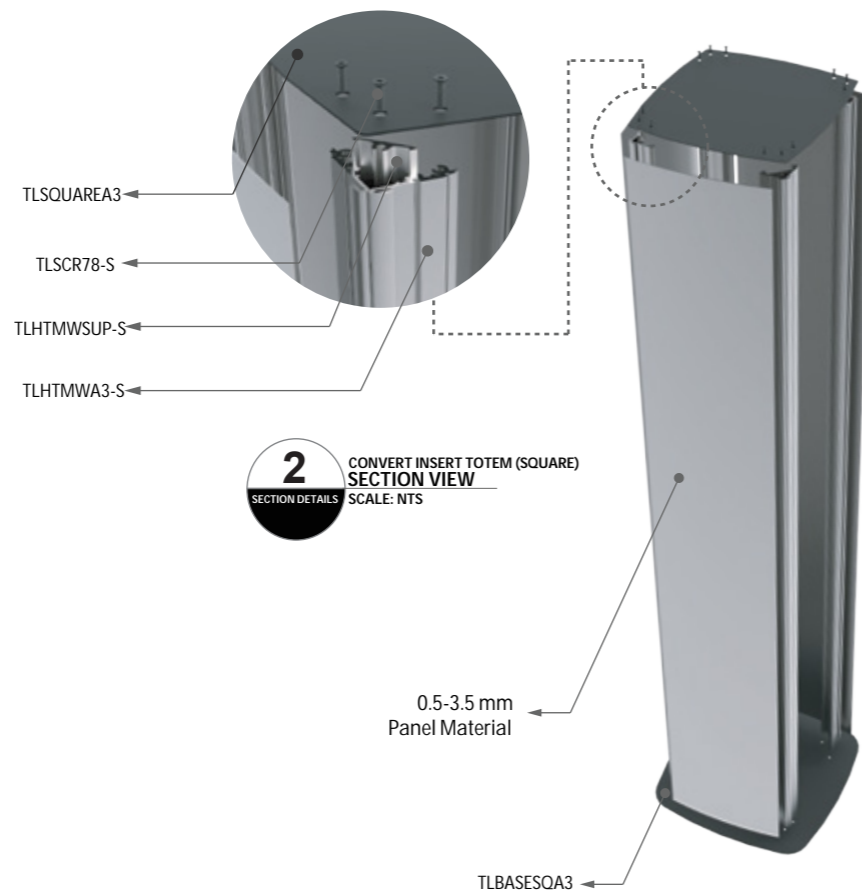

- COMPONENTS**
 - A** TLSQUARE3
 - B** TLHTMWA3-S
 - C** TLHTMWSUP-S
 - D** TLBASEQA3
 - E** TLSCR9 & TLSCR5-S

CONVEX INSERT TOTEM (SQUARE)

Assembly and Section Details

- APPLICATIONS**
 - * Information Sign
 - * Directional Sign
 - * Regulatory Signs etc.
- MOUNTING POSSIBILITIES**
 - * Interior Signs for Totem with base plate.
- SECTION DETAILS**
 - * Using TLHTP26 as electrical base screws as base plate.
 - * PROFILES have standard length of 3500 mm
 - * Standard Finish:
 - Mill
 - Silver Anodized

Convex Insert Totem (Hexagon)

Fix the six posts TLHTP26 to the hexagon base with TLSCR1. Insert the convex profile that you desire and, after, slide the insert profile TLHTSF of your choice. Close the hexagon totem with 2 mm square hexagon endcap and screws.